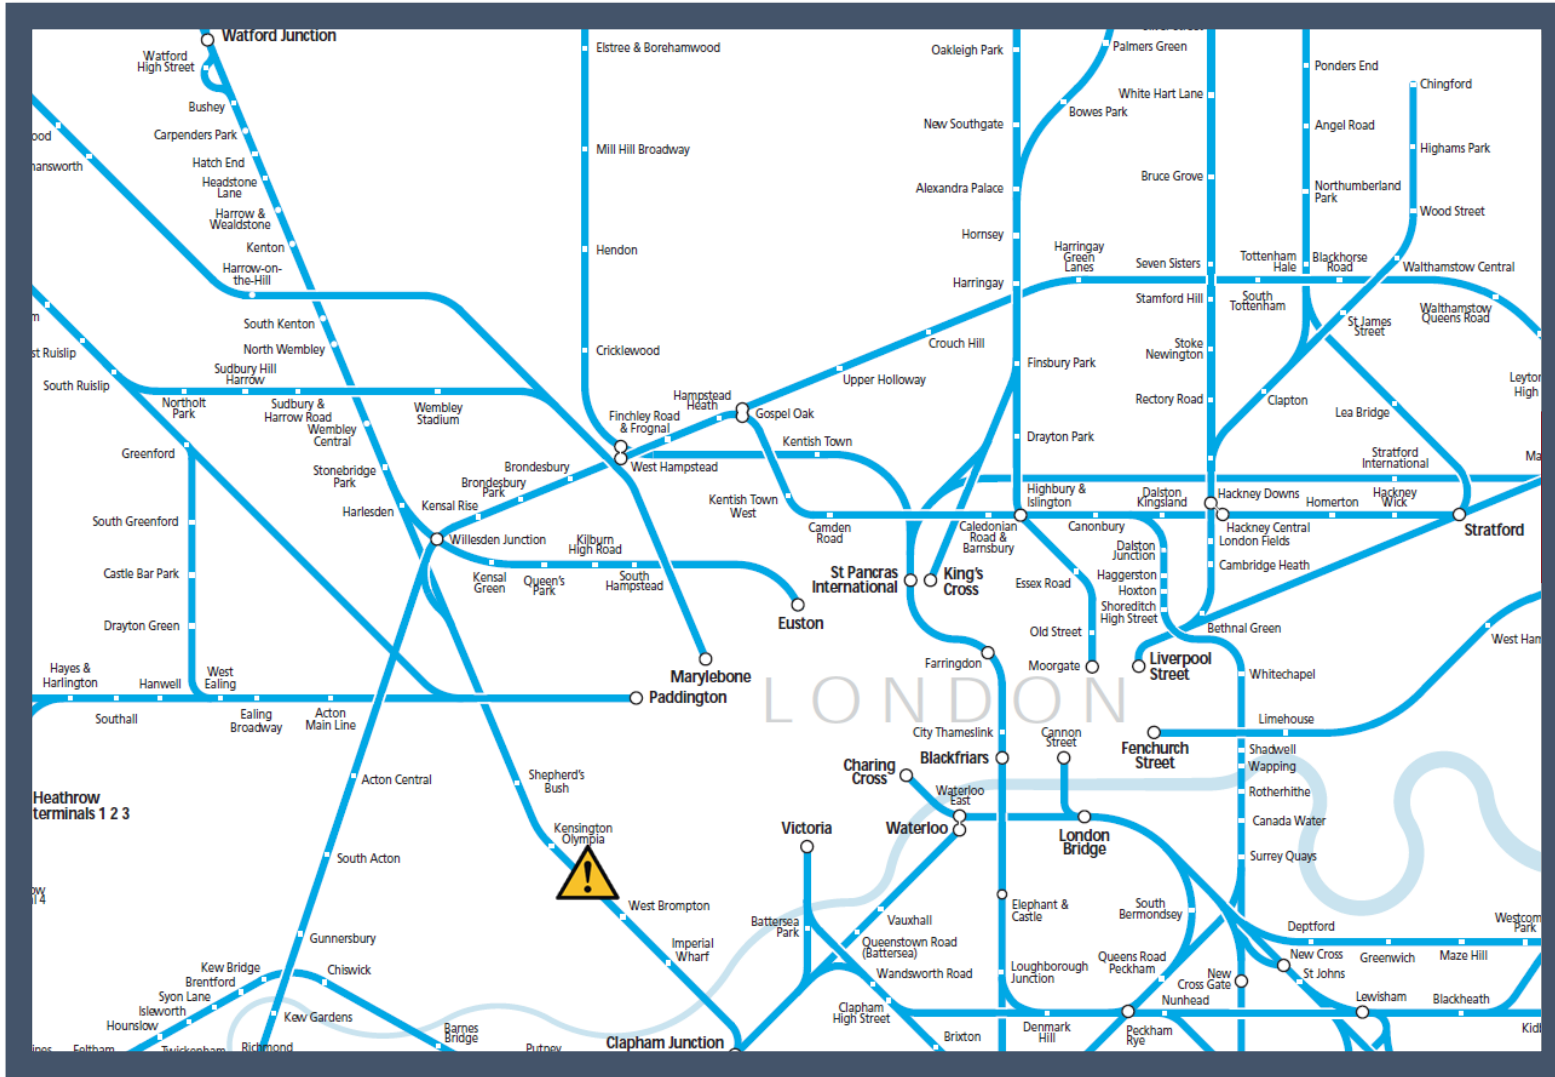

# A fault with the signalling system between West Brompton and Kensington Olympia

TOC affected: London Overground

Key:

	Disruption
--	------------