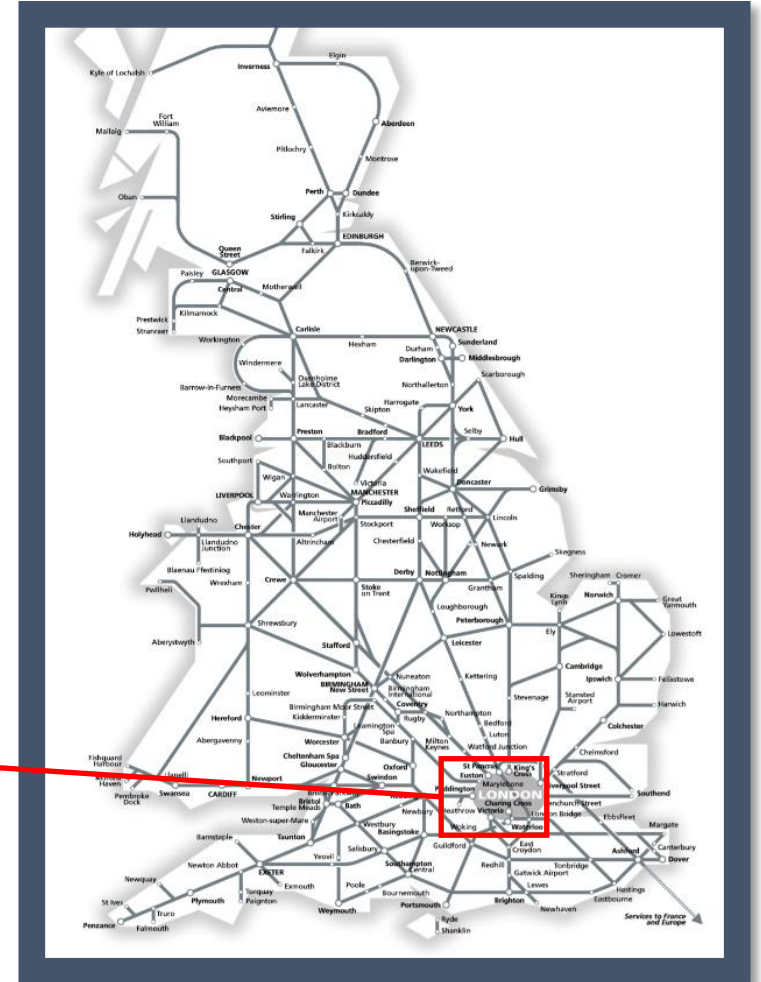

A points failure at South Acton

TOC affected: London Overground

Key:

Disruption