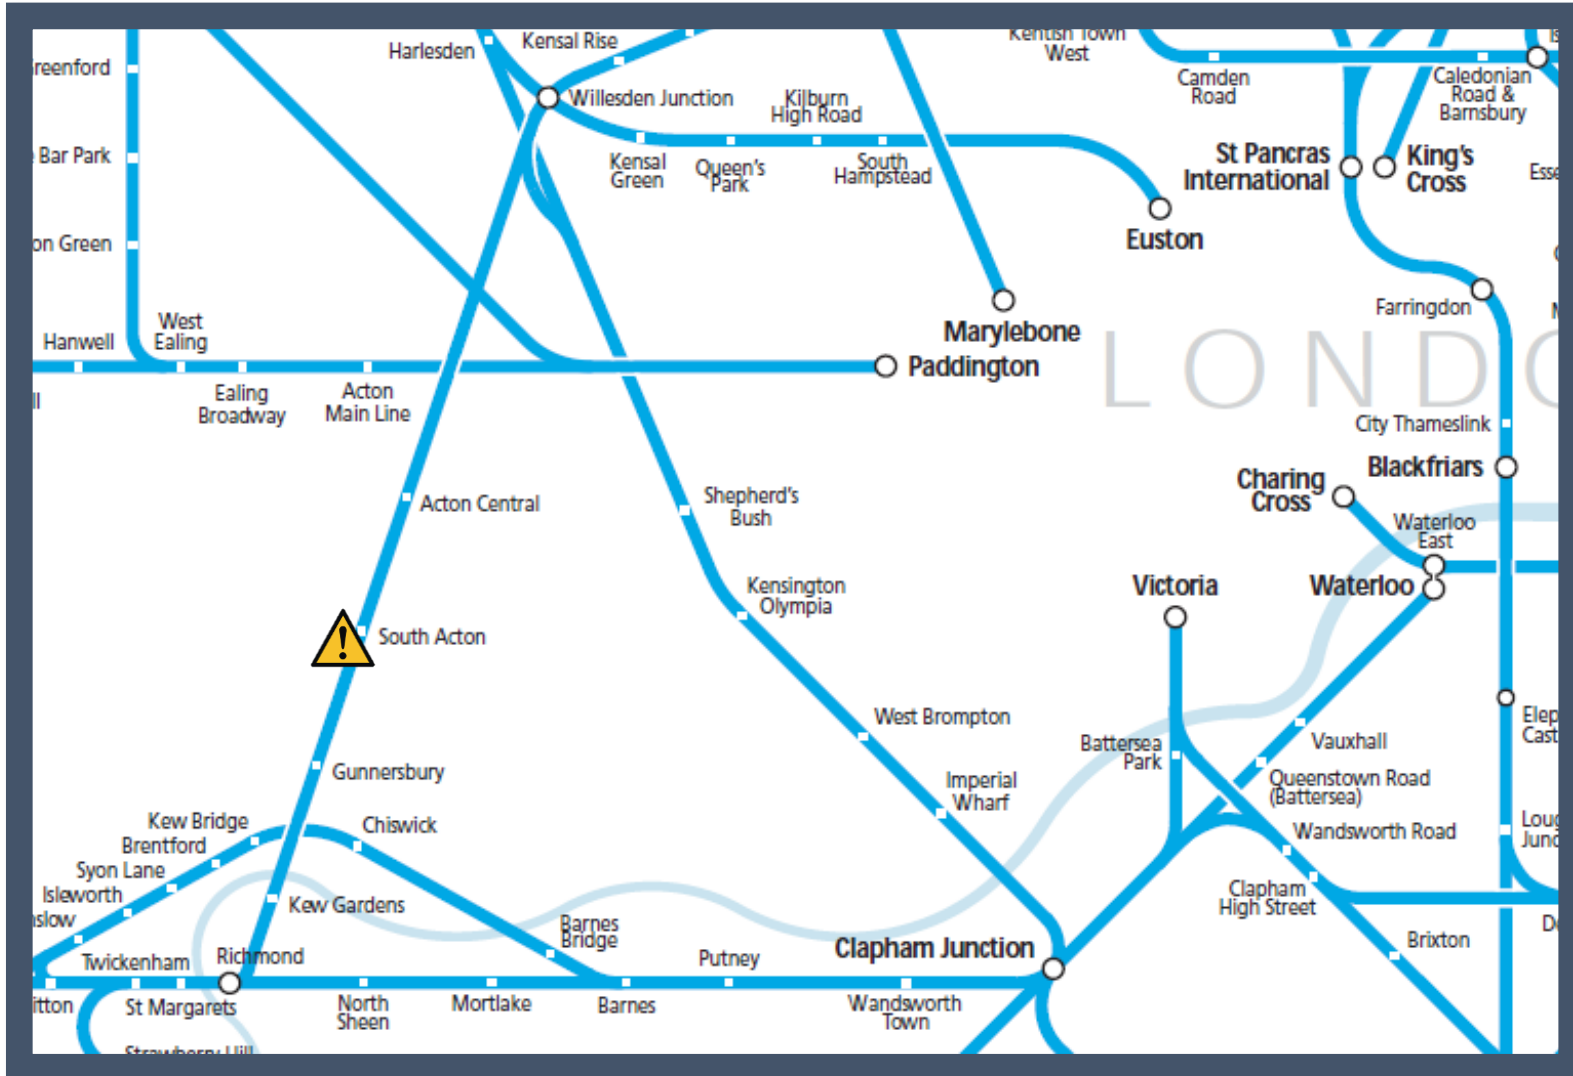

A points failure at South Acton

TOC affected: London Overground

Key:

Disruption