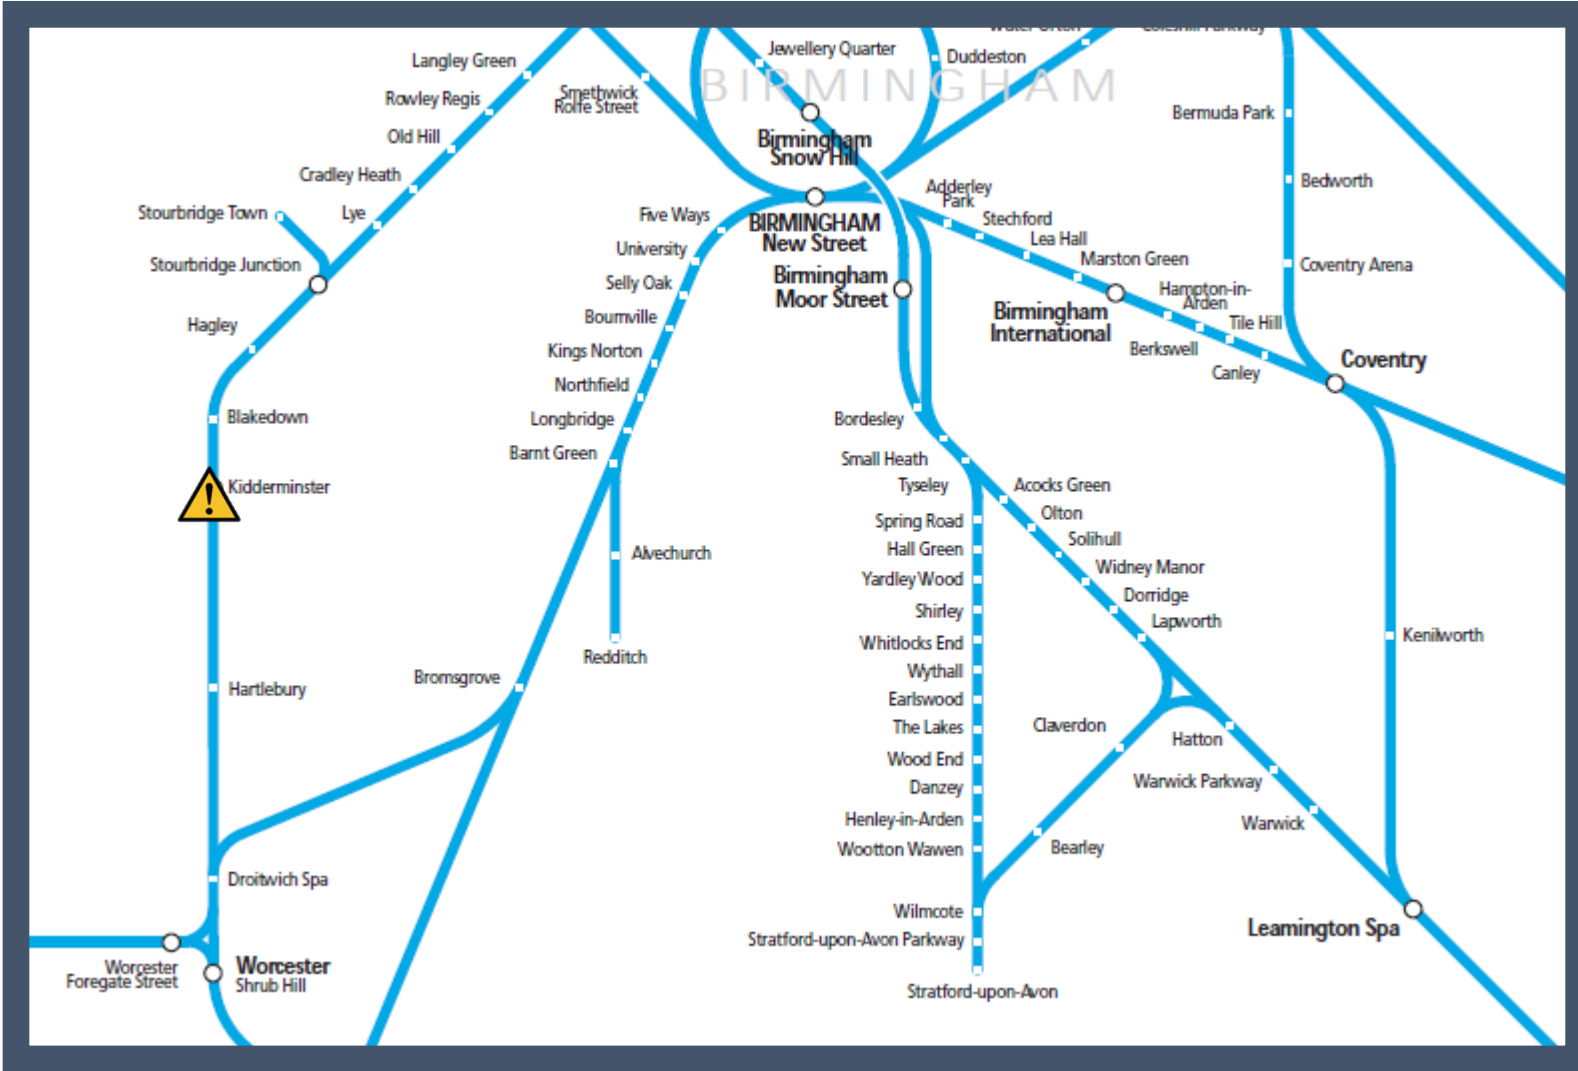

A fault with the signalling system in the Kidderminster area

TOC affected: West Midlands Railway

Key:

Disruption