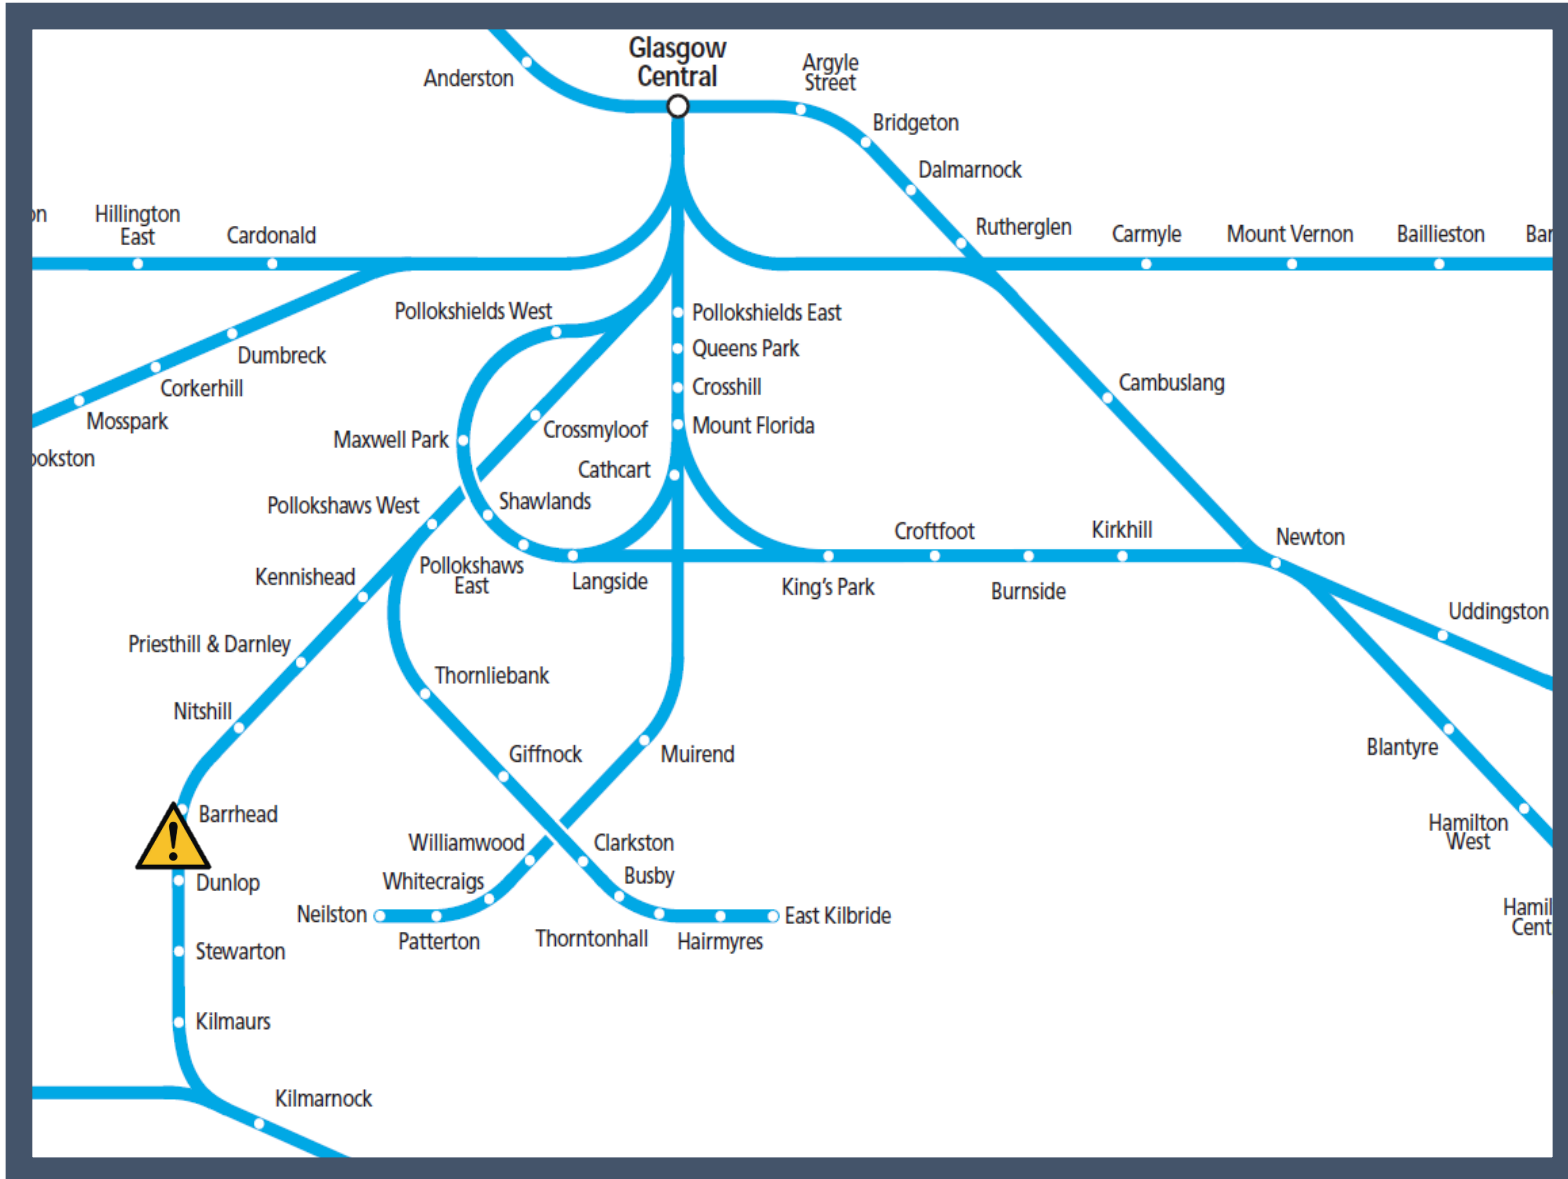

# Signalling staff being unavailable between Barrhead and Kilmarnock TOC affected: ScotRail

Key:

Disruption