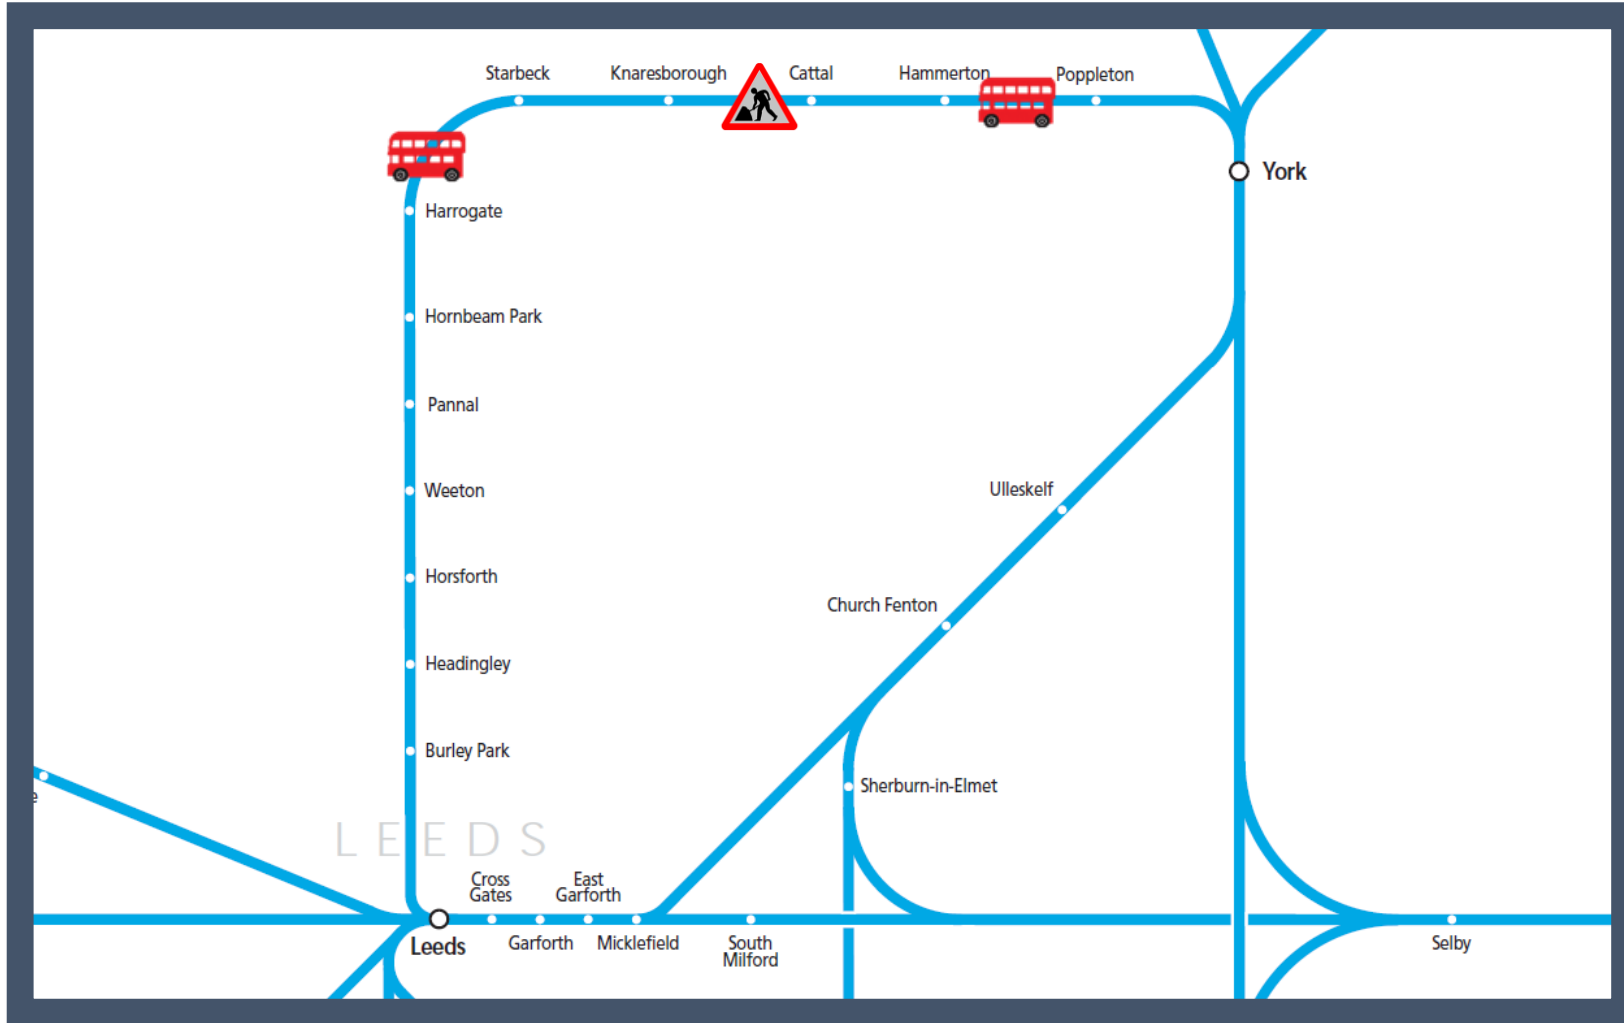

Buses replace trains between Knaresborough / Horsforth and York

TOCs affected: LNER, Northern

Key:

Engineering Works

Bus Replacement Services