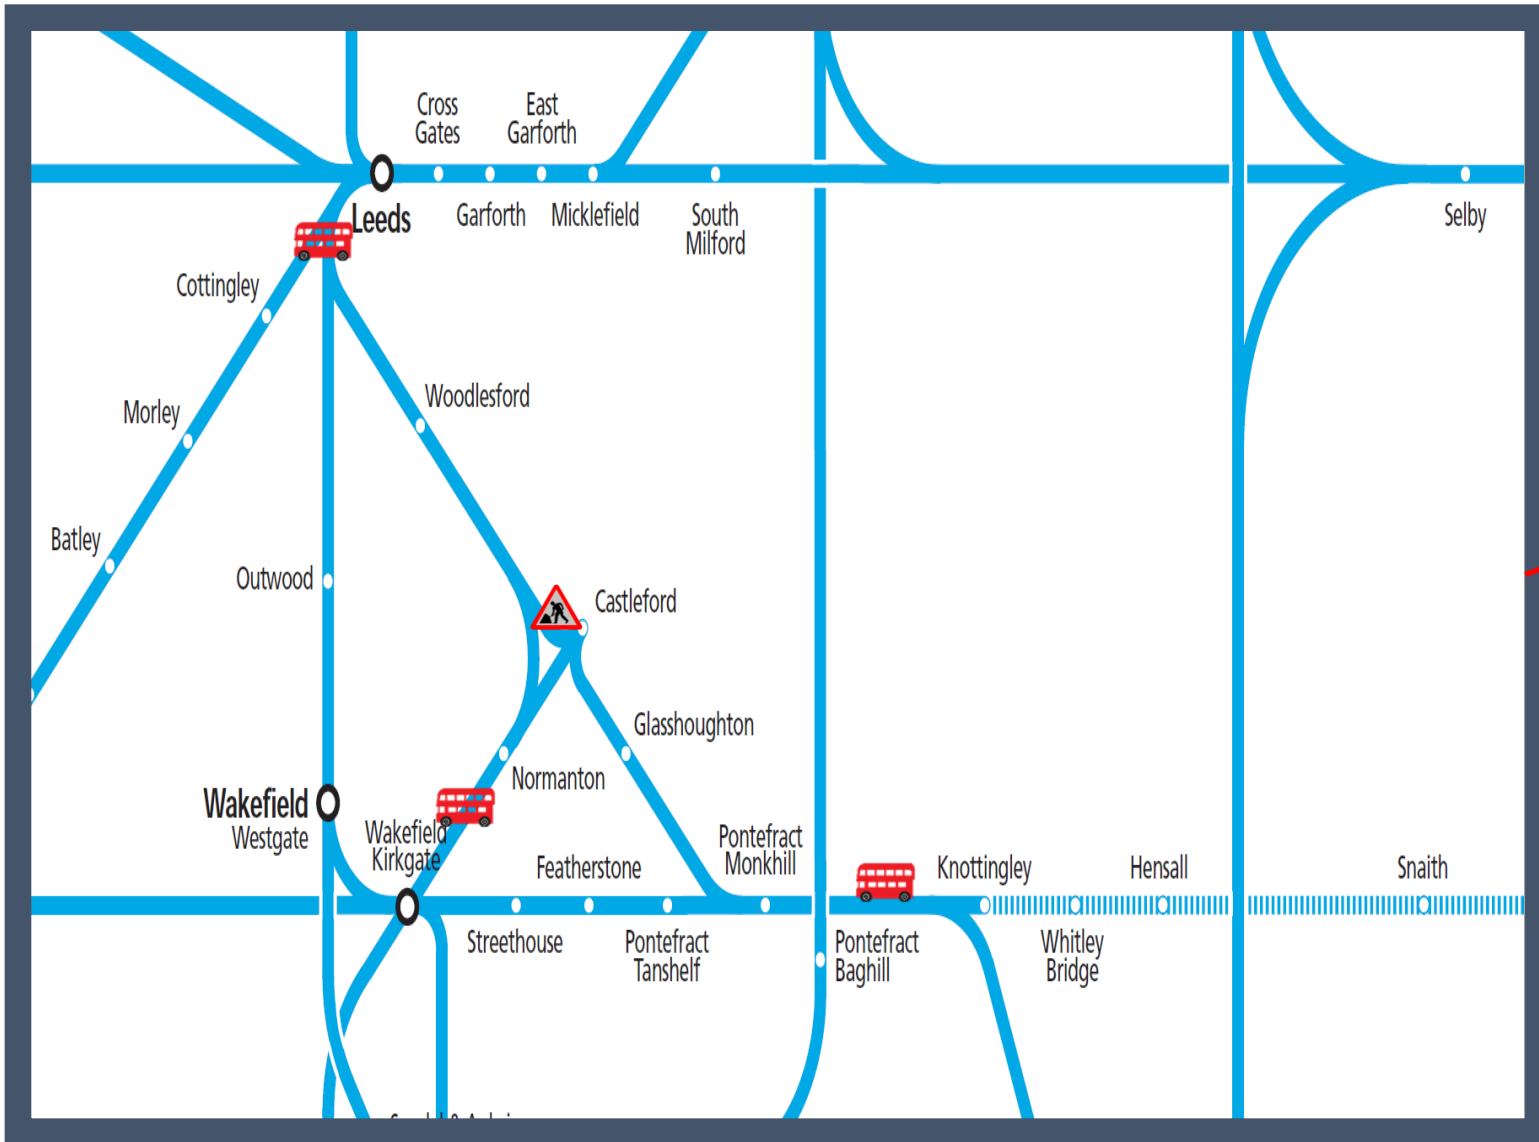

No trains at Castleford
TOC affected Northern

Key:

	Engineering Works
	Bus Replacement Services