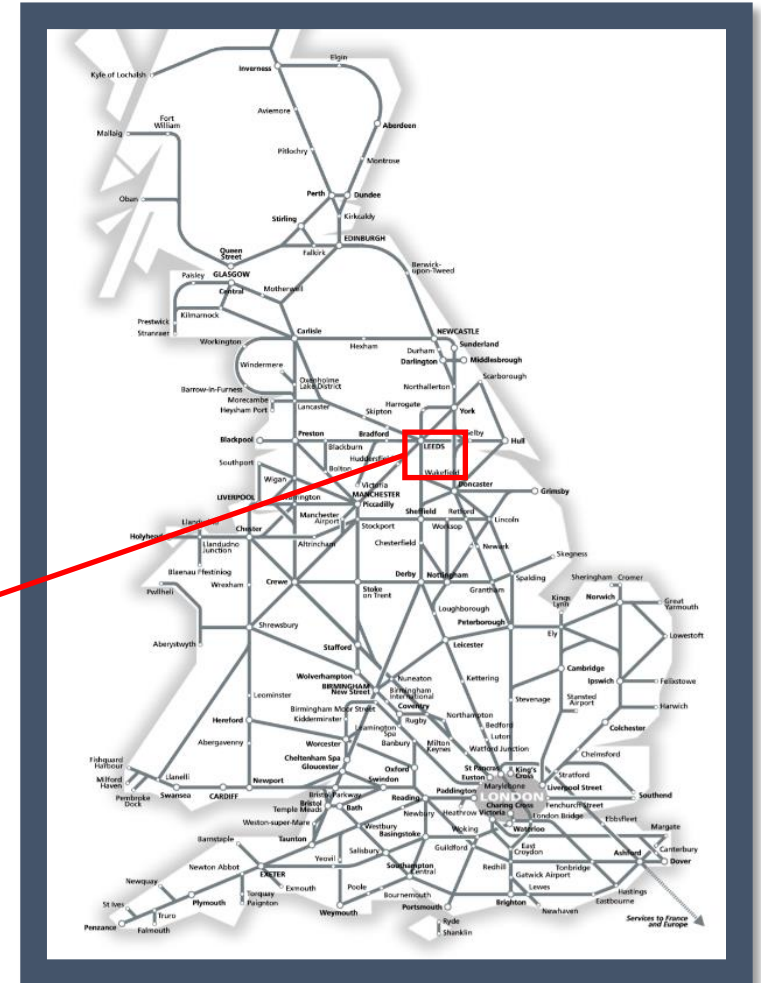

No trains at Castleford
TOC affected Northern

Key:

	Engineering Works
	Bus Replacement Services