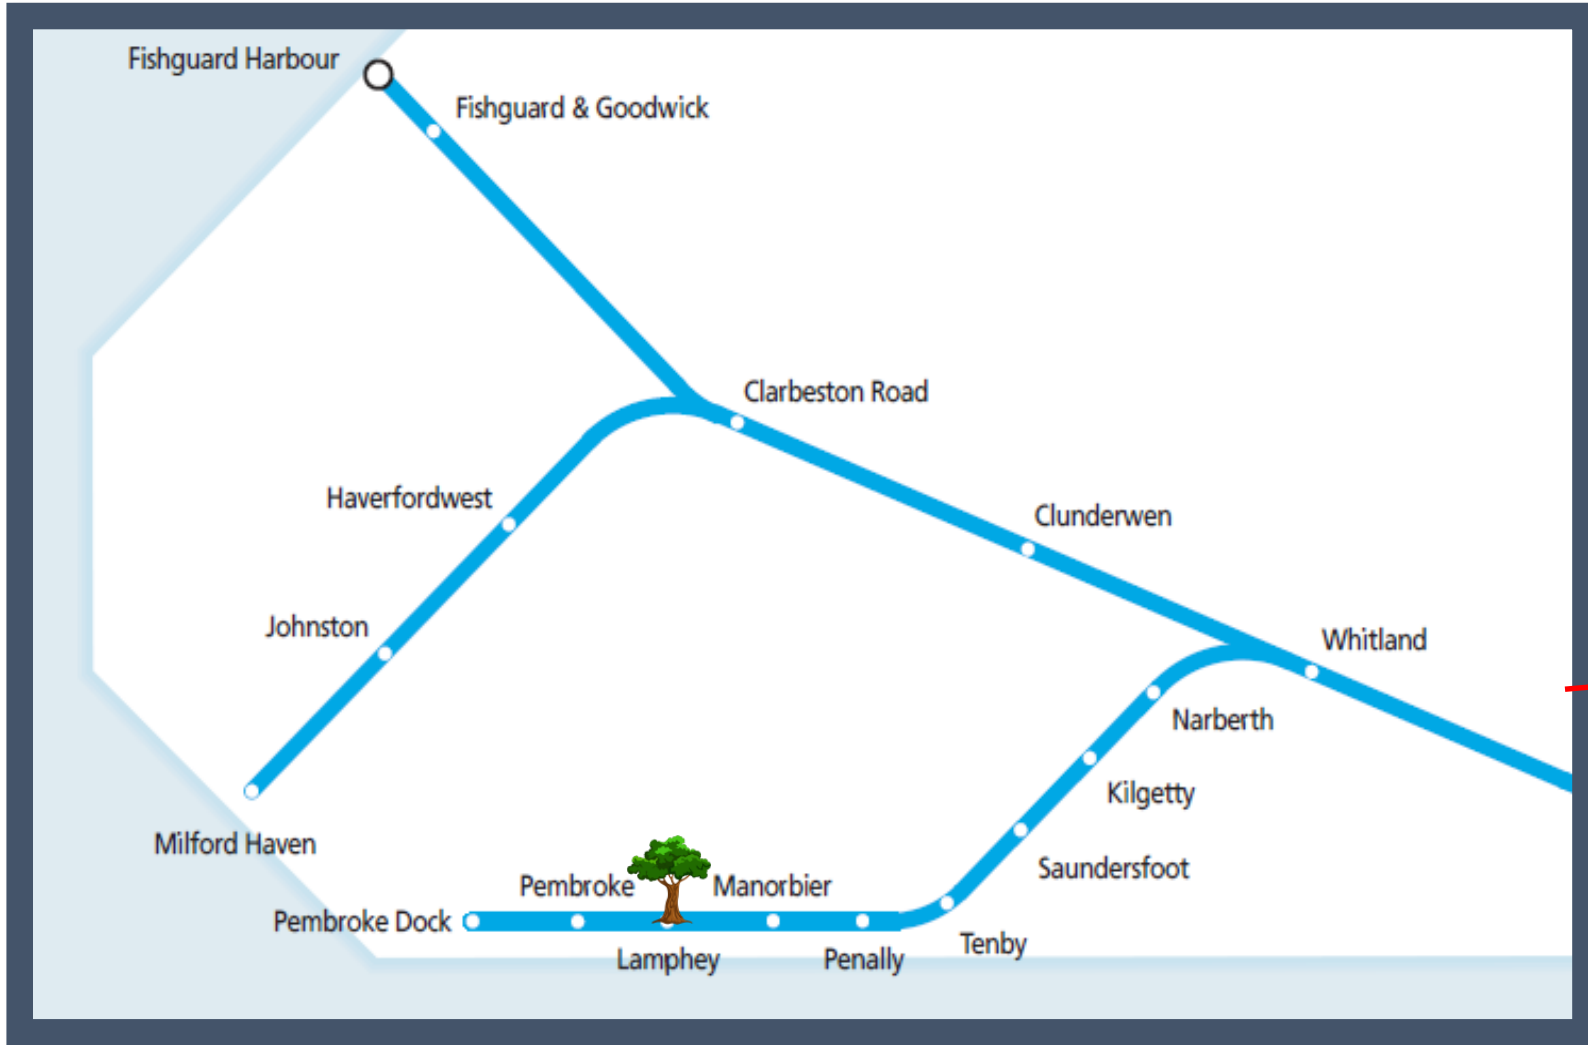

# A tree is blocking the railway line at Lamphey

TOC affected: Transport for Wales

Key:

Tree on the Railway