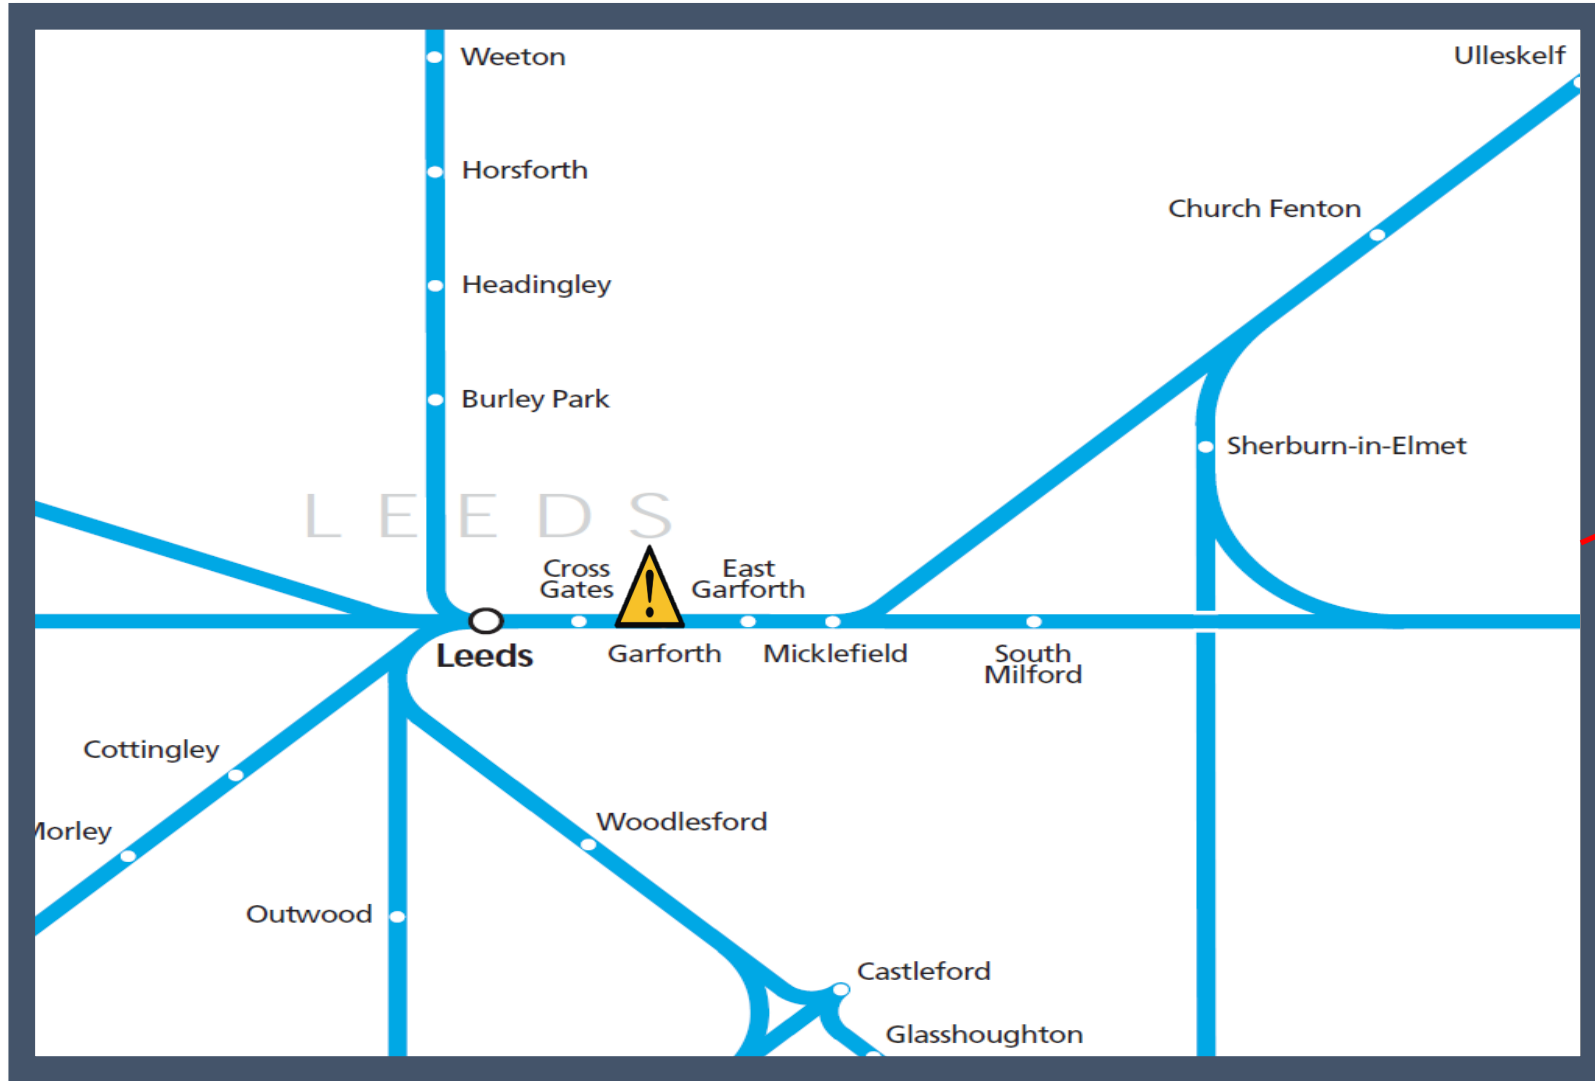

A road vehicle colliding with a bridge between Leeds and Micklefield

TOCs affected: CrossCountry, Northern, TransPennine Express

Key:

Disruption