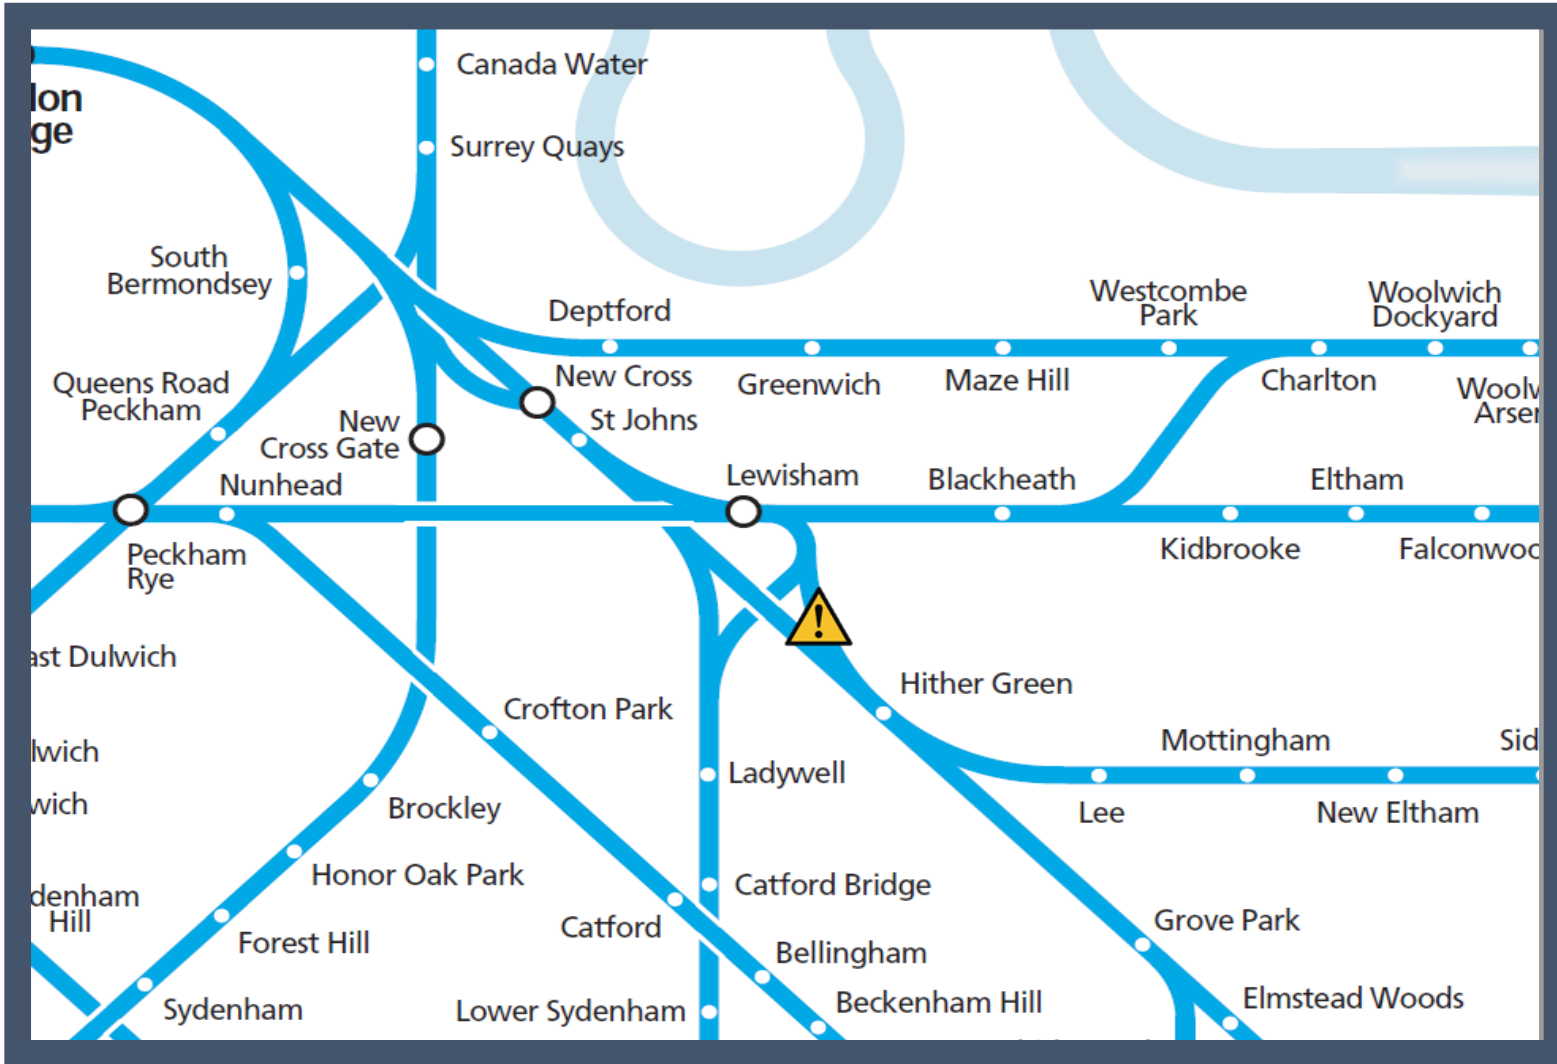

A fault with the signalling system between Hither Green and Lewisham

TOC affected: Southeastern

Key:

Disruption