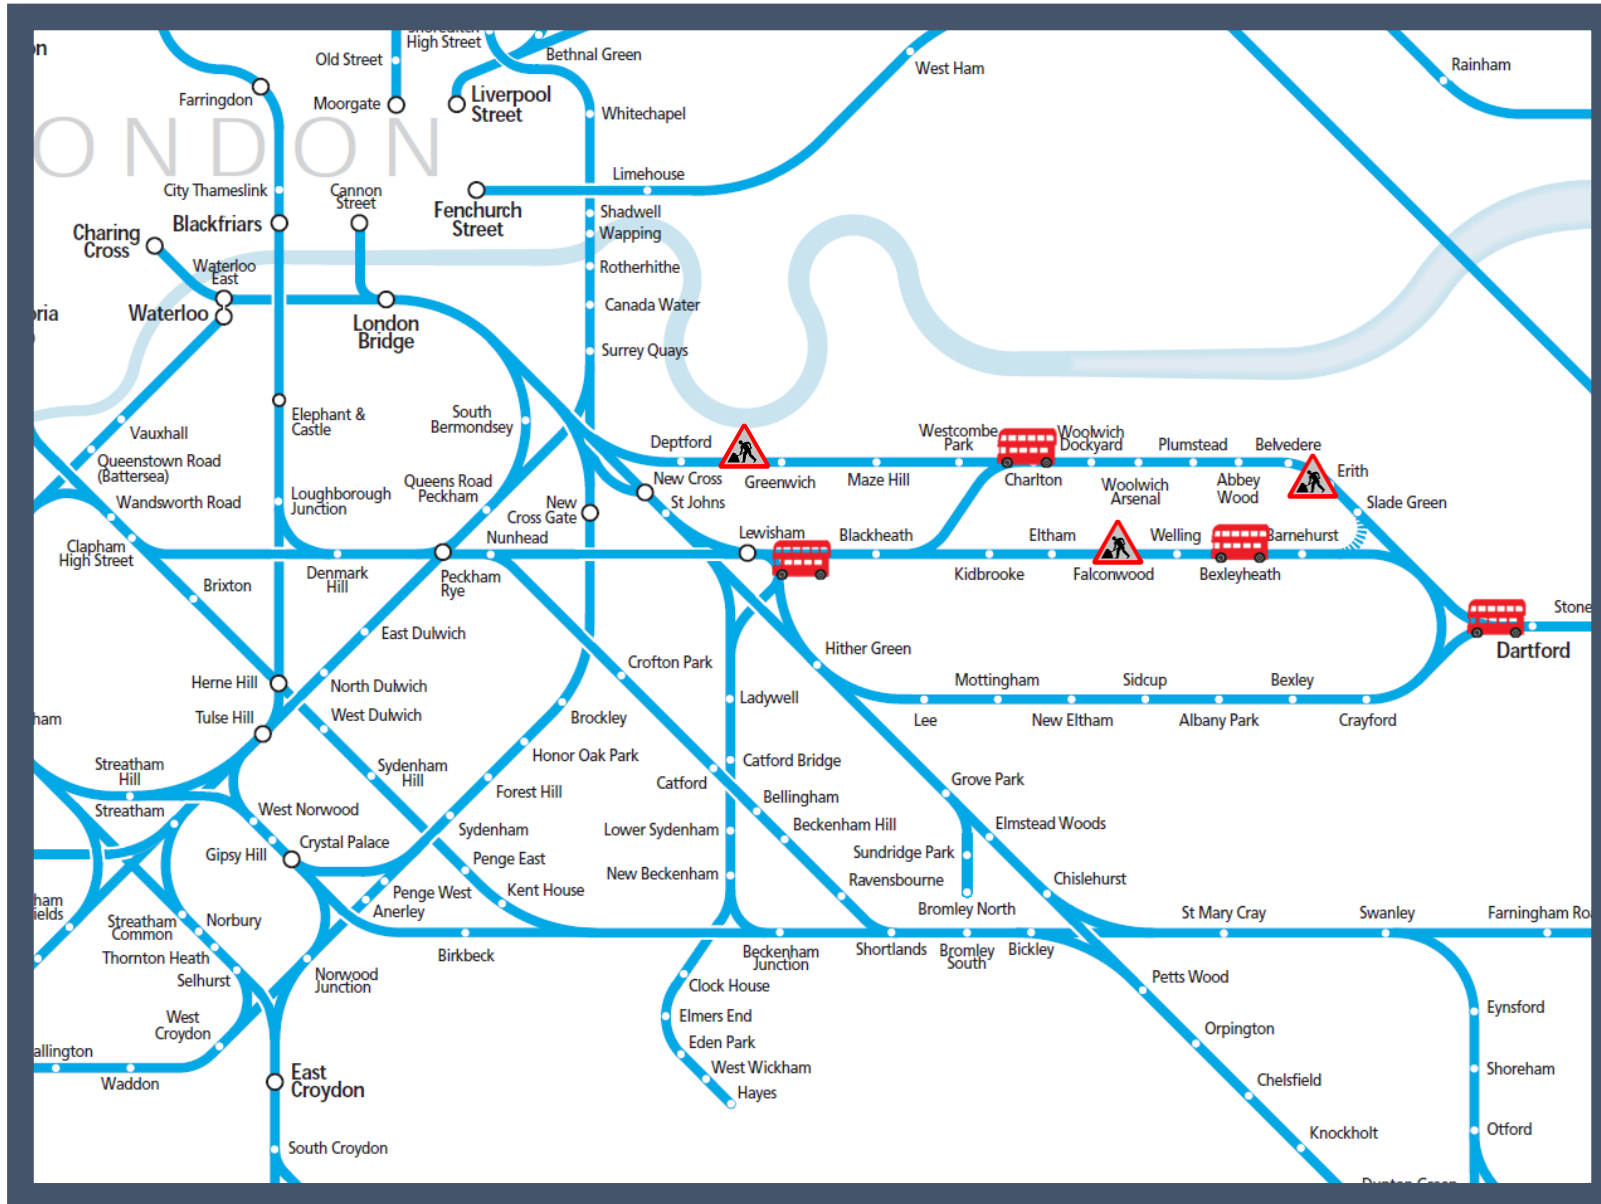

Buses replace trains on the Woolwich and Bexleyheath lines

TOCs affected: Southeastern, Thameslink

Key:

-  Engineering Works
-  Bus Replacement Services