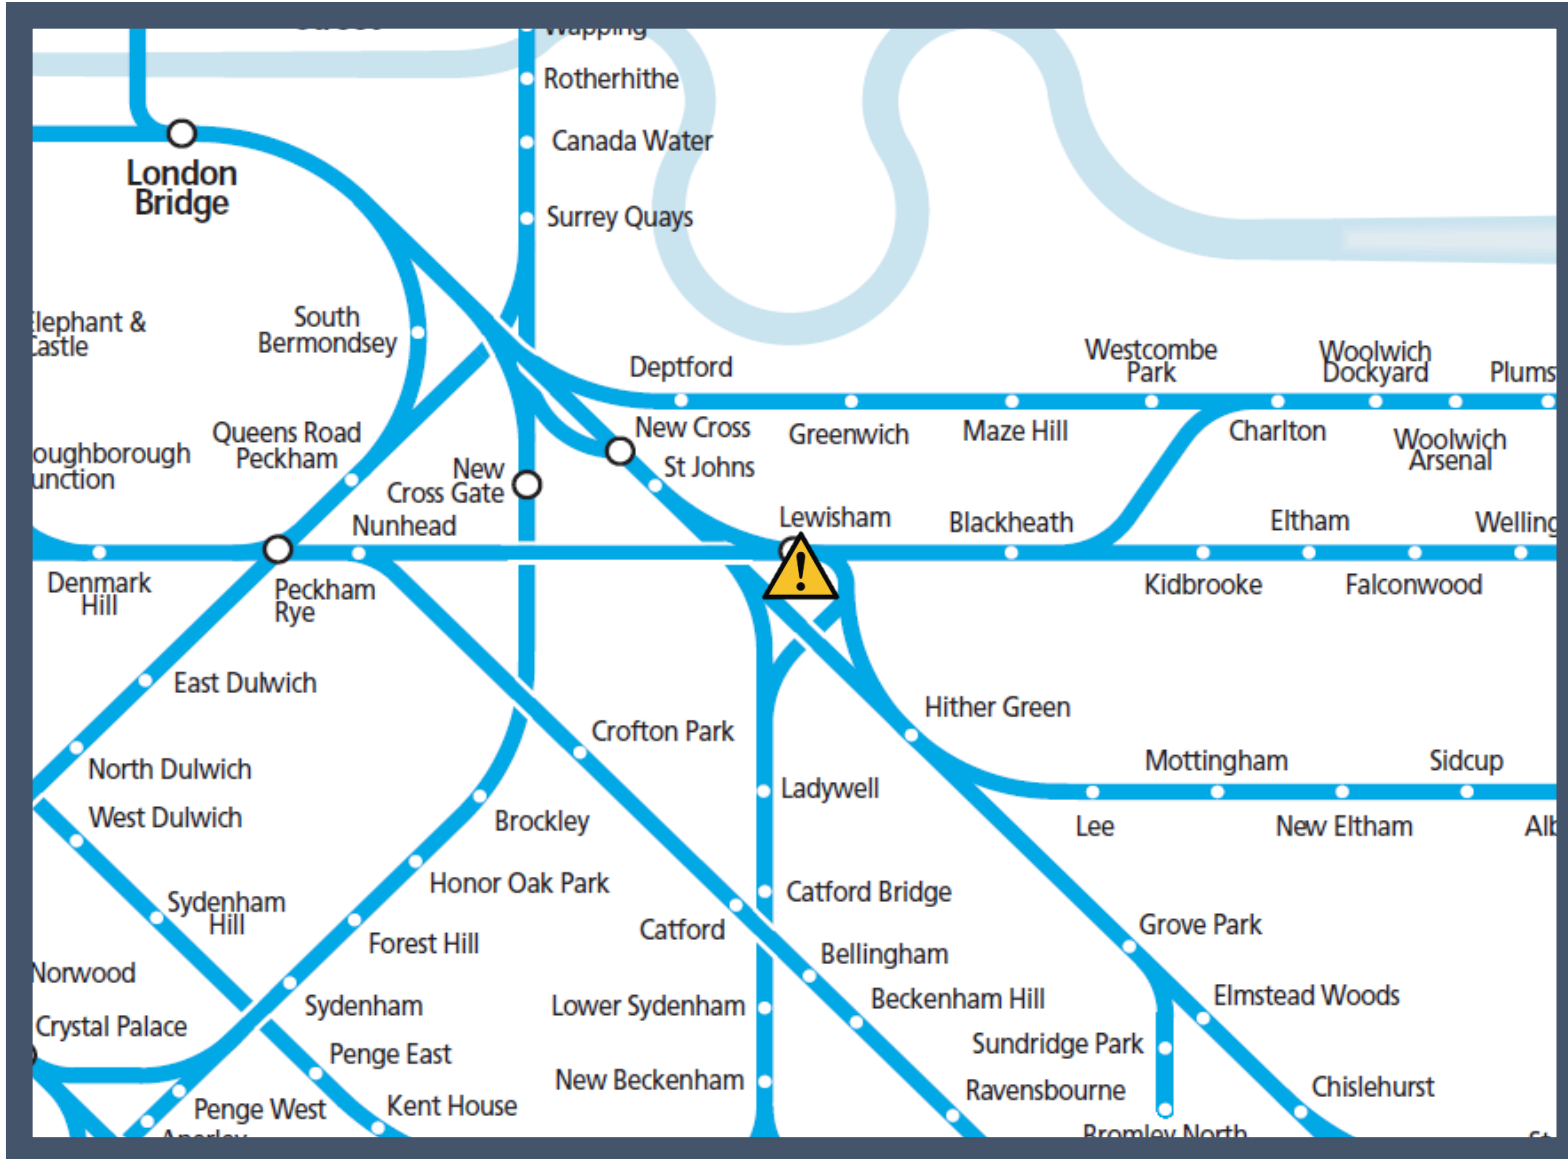

A fault with the signalling system at Lewisham  
TOC affected: Southeastern

Key:

Disruption