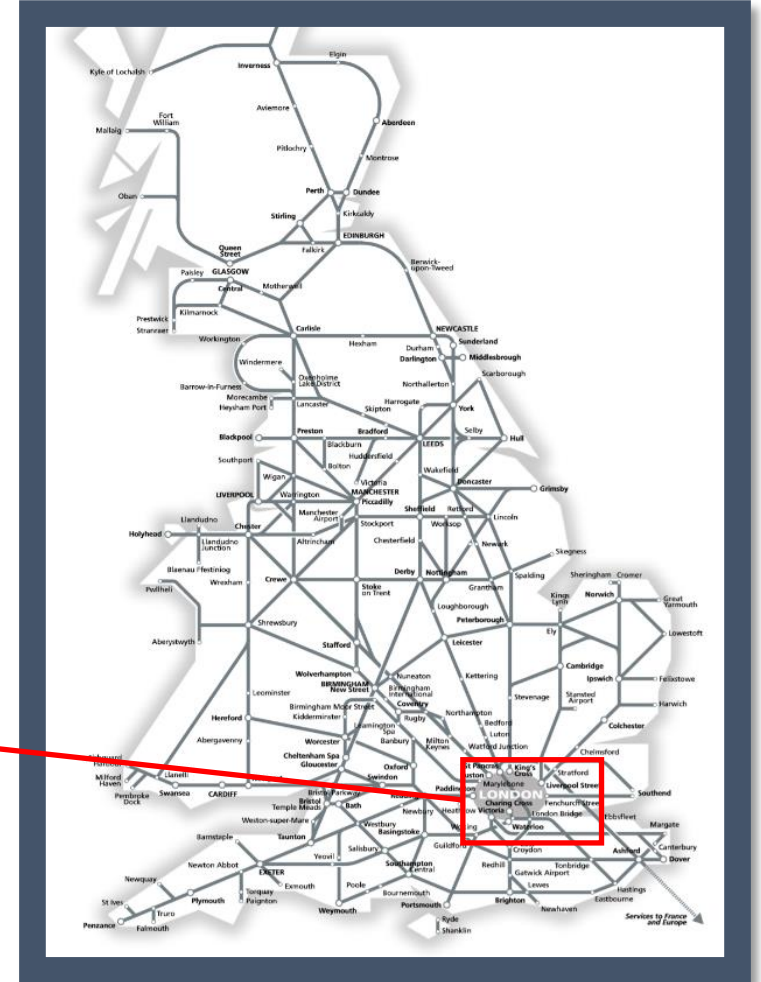

A fault with the signalling system at London Bridge

TOCs affected: Southern, Thameslink

Key:

Disruption