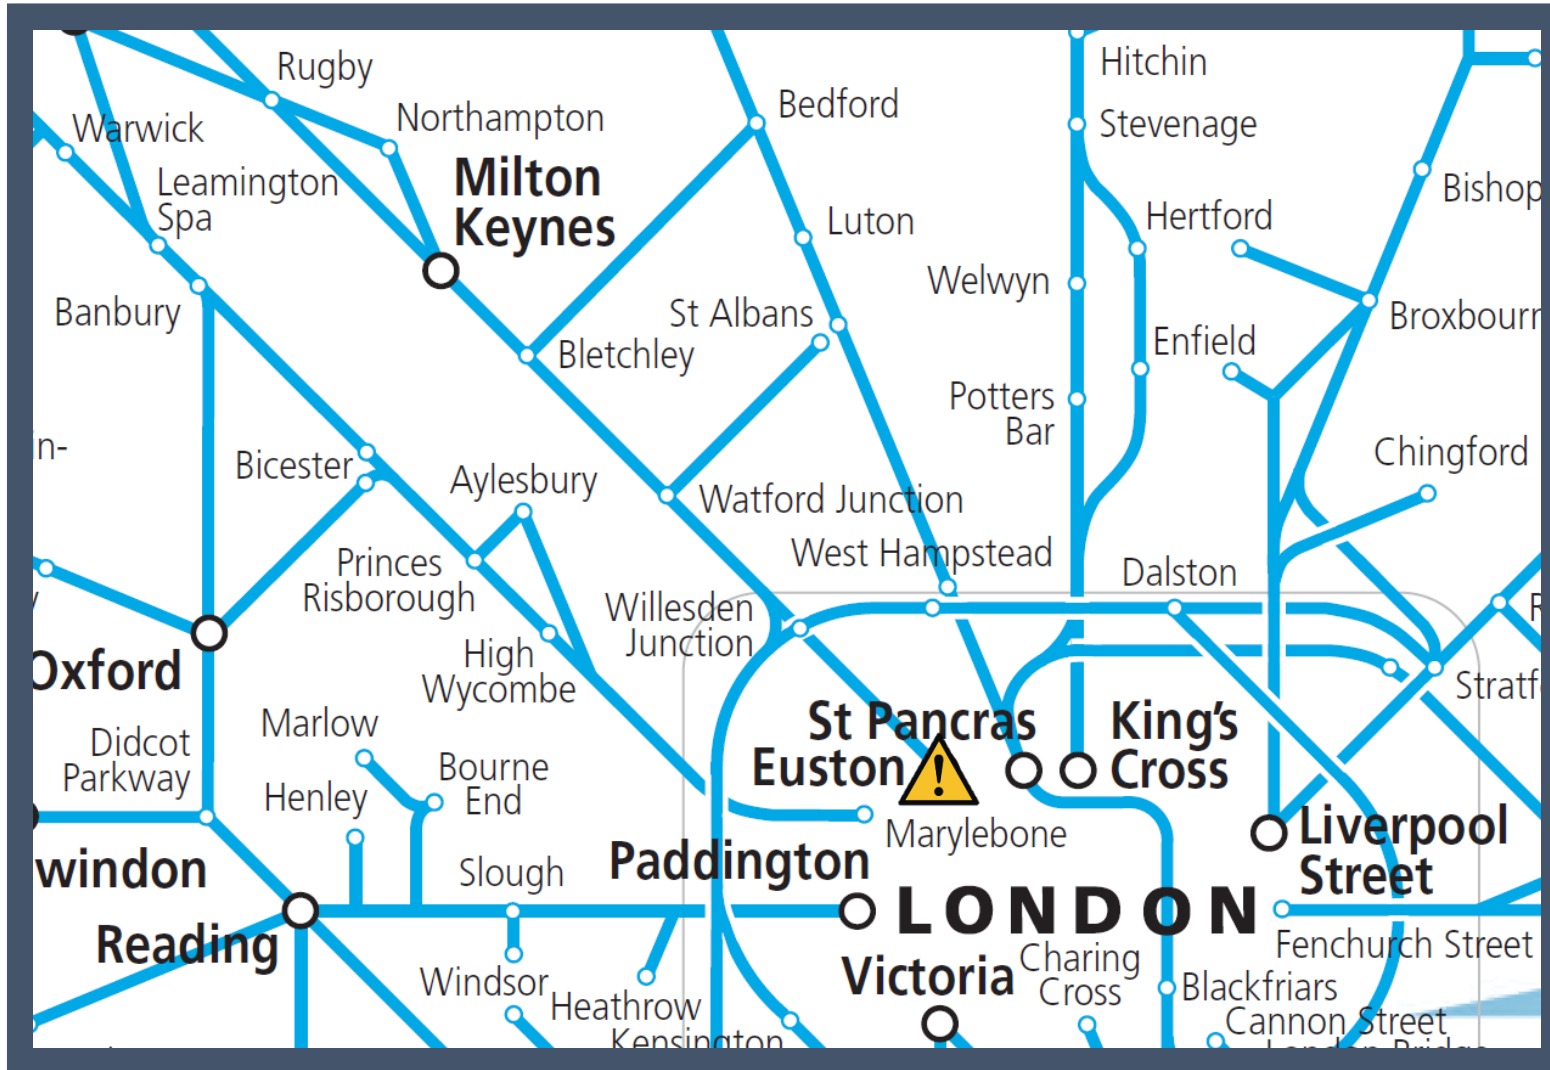

Emergency services dealing with an incident at London Euston
TOCs affected: Avanti West Coast; London Northwestern Railway

Key:

	Disruption
--	------------