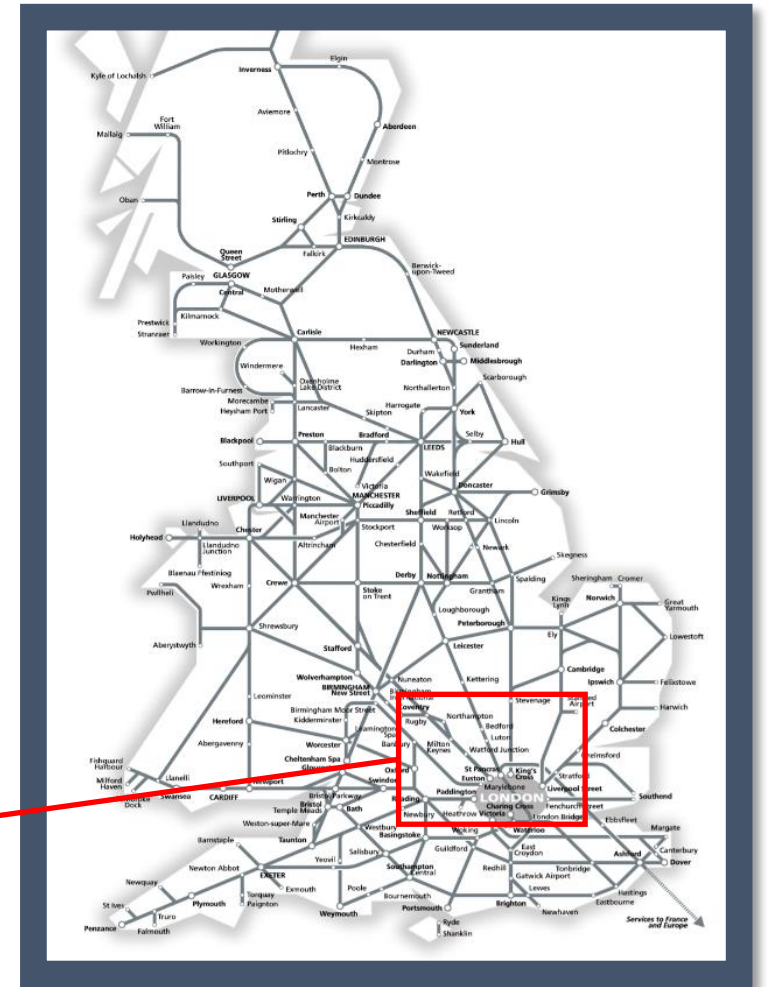

Emergency services dealing with an incident at London Euston
TOCs affected: Avanti West Coast; London Northwestern Railway

Key:

	Disruption
--	------------