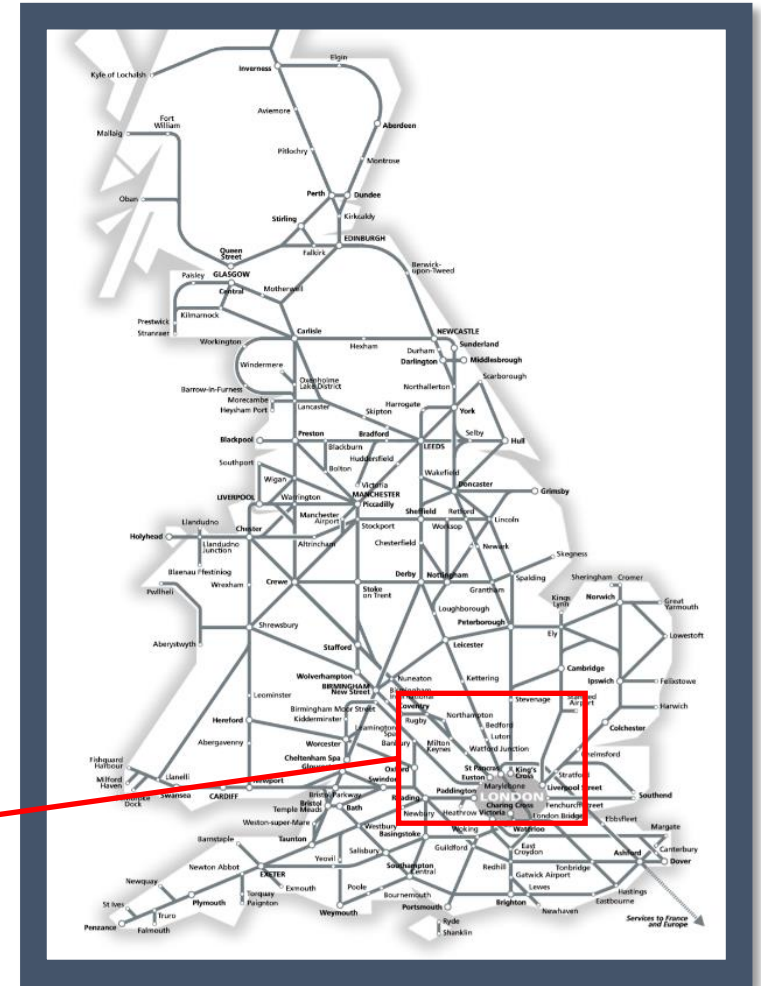

# Overrunning engineering works at London Euston

TOC affected: London Overground

Key:

Disruption