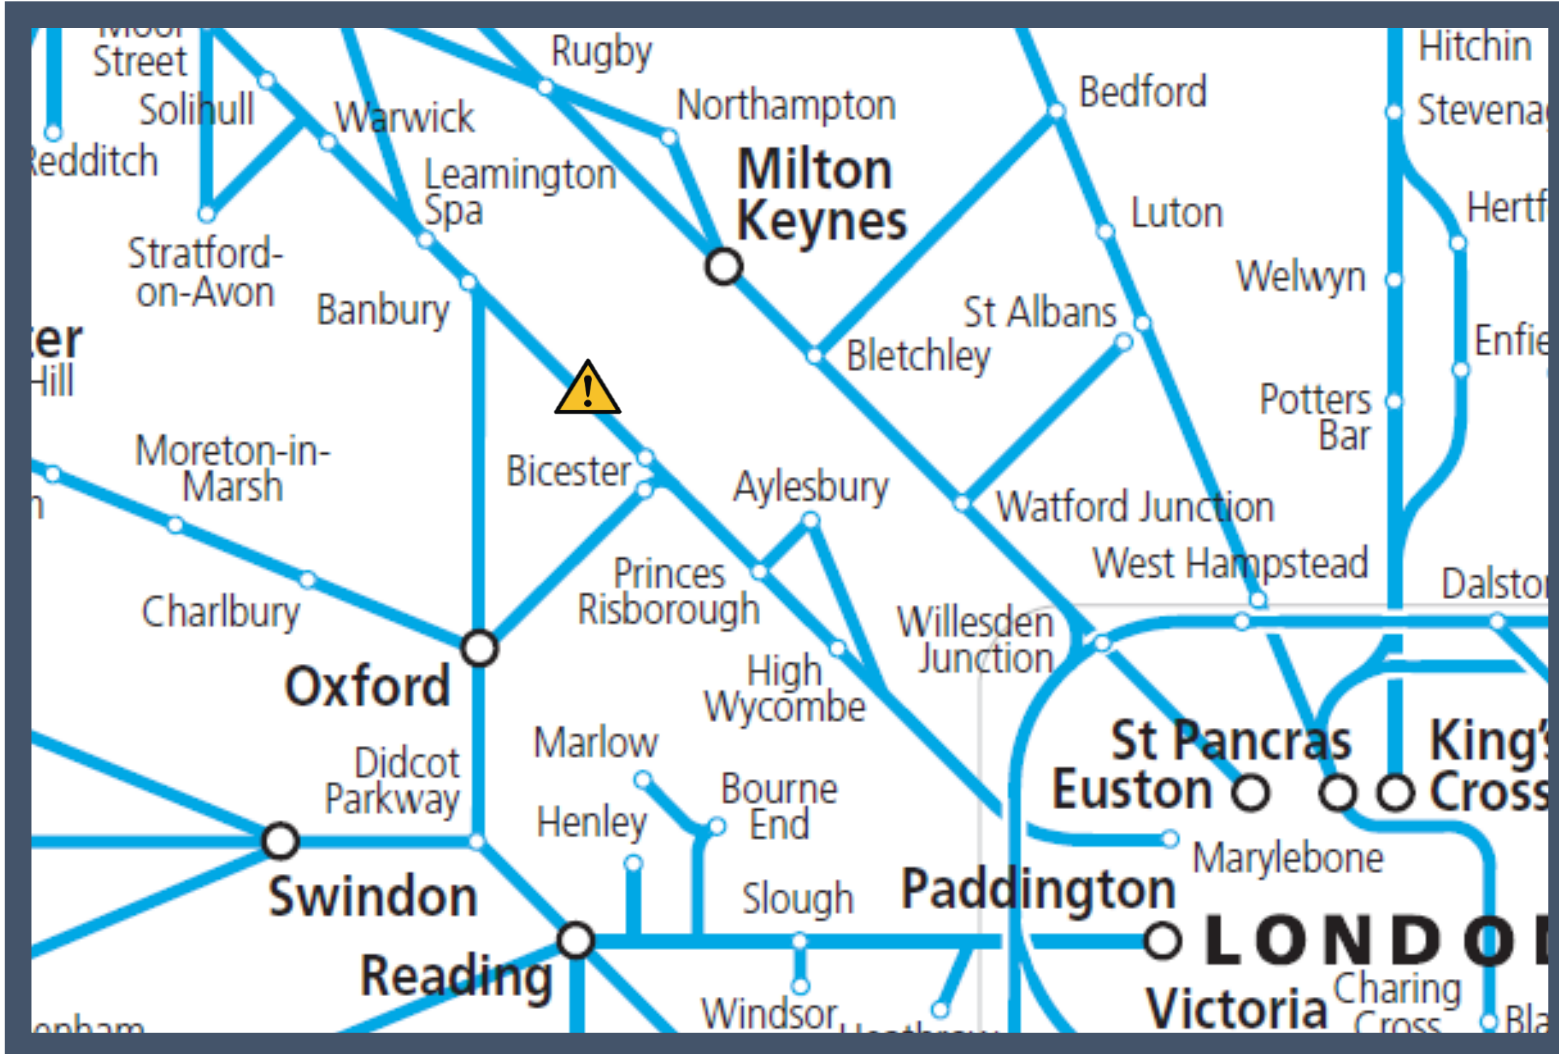

# A fault with the signalling system between London Marylebone and Banbury TOC affected: Chiltern Railways

Key:

Disruption