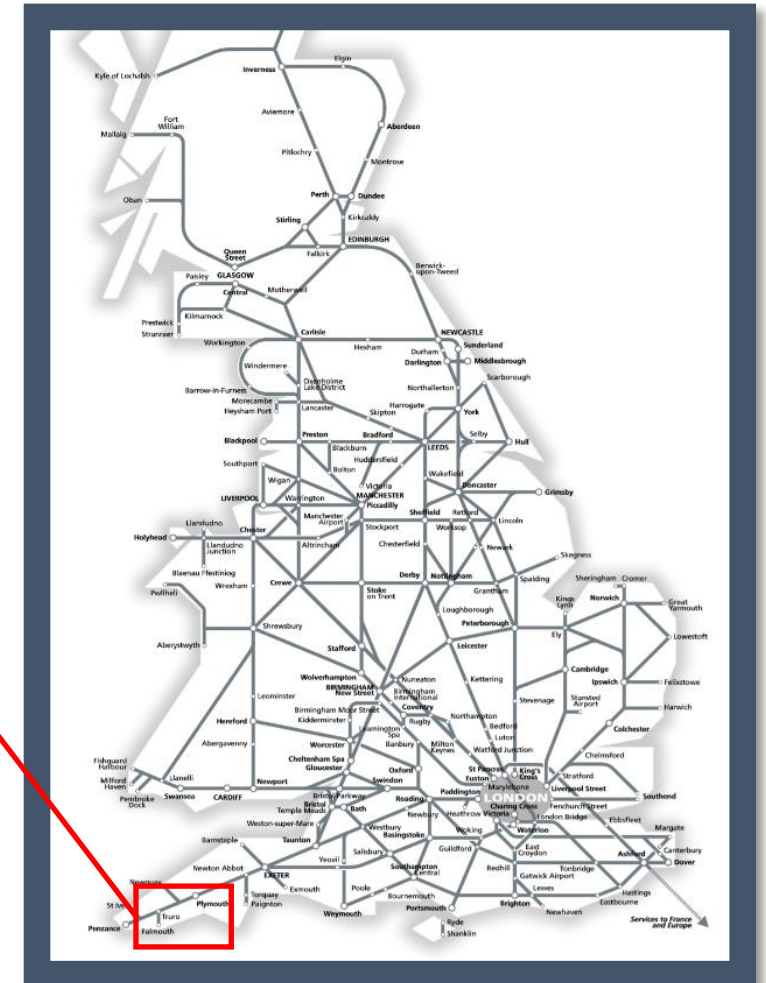

# A fault with the signalling system between Liskeard and Looe TOC affected: Great Western Railway

Key:

Disruption