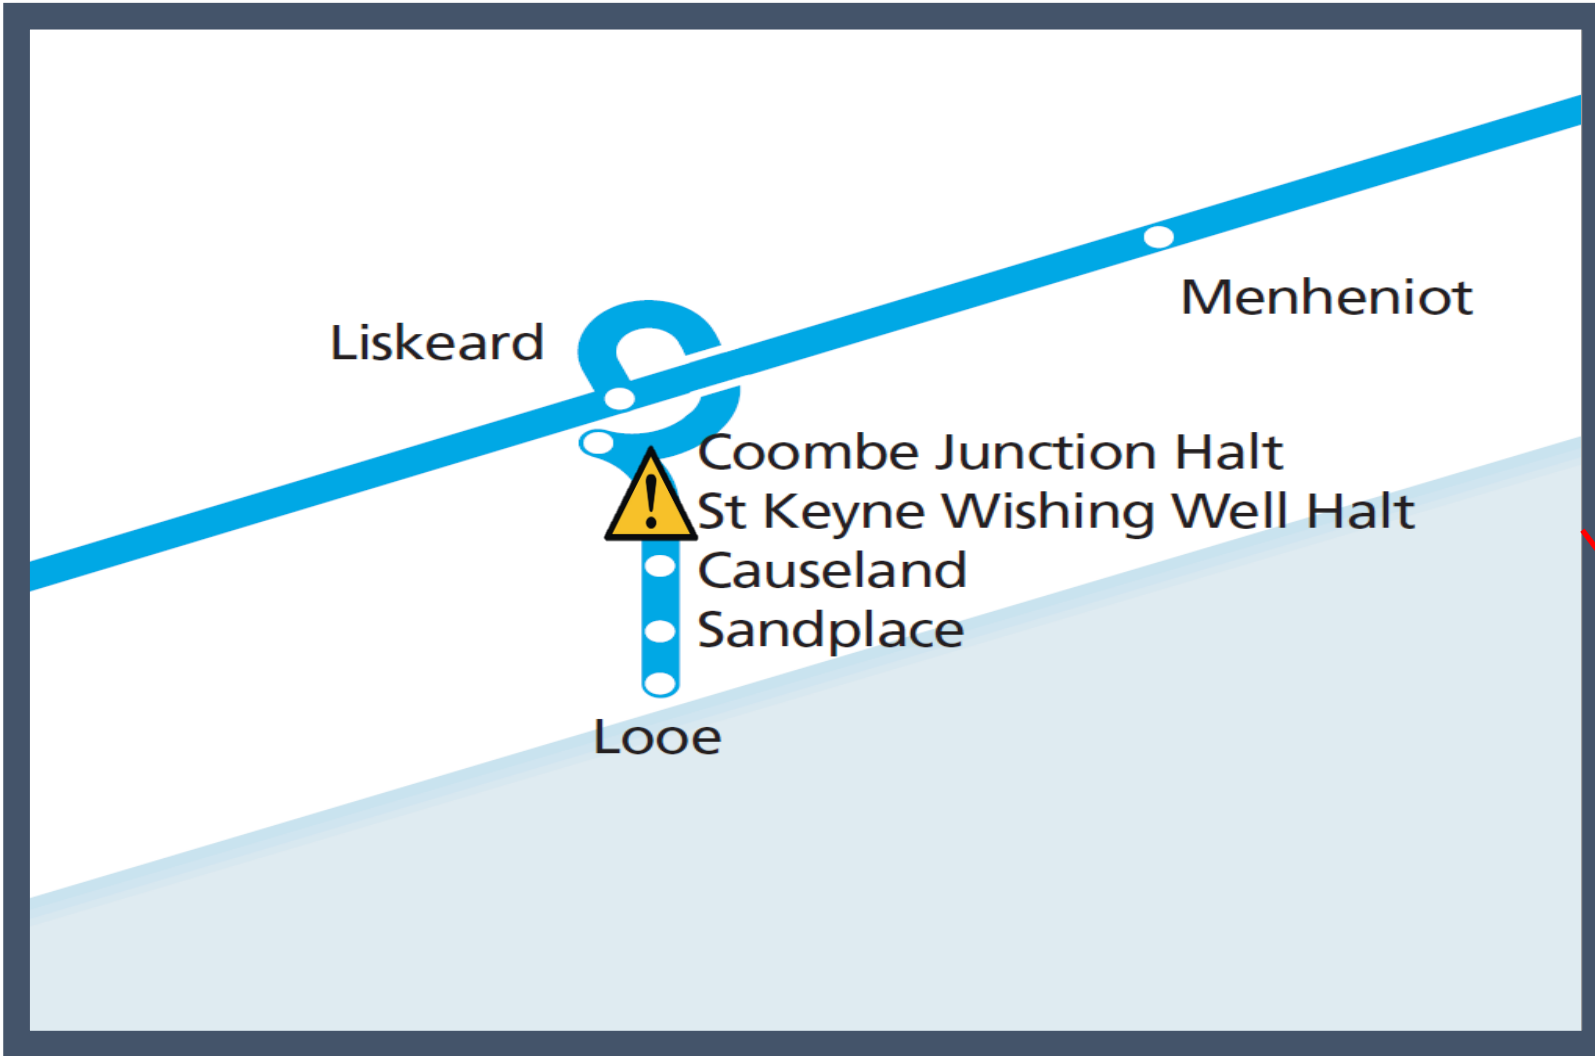

# A fault with the signalling system between Liskeard and Looe TOC affected: Great Western Railway

Key:

Disruption