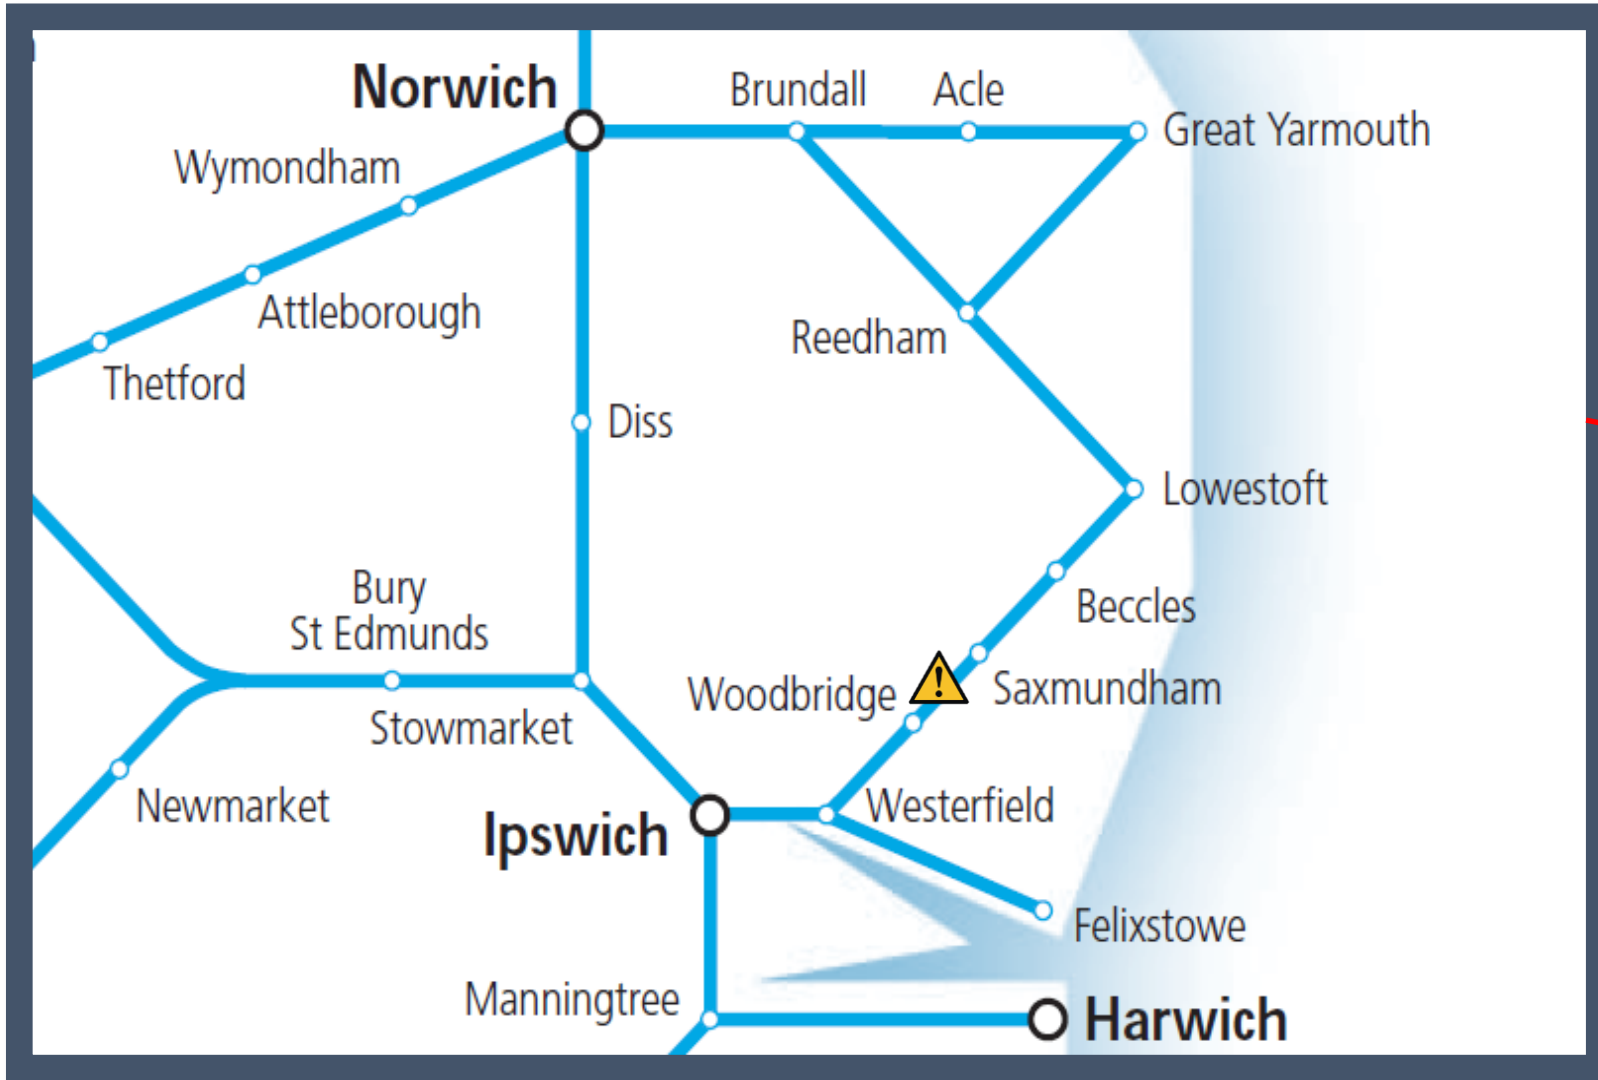

A fault with the signalling system between Woodbridge and Lowestoft TOC affected: Greater Anglia

Key:

Disruption