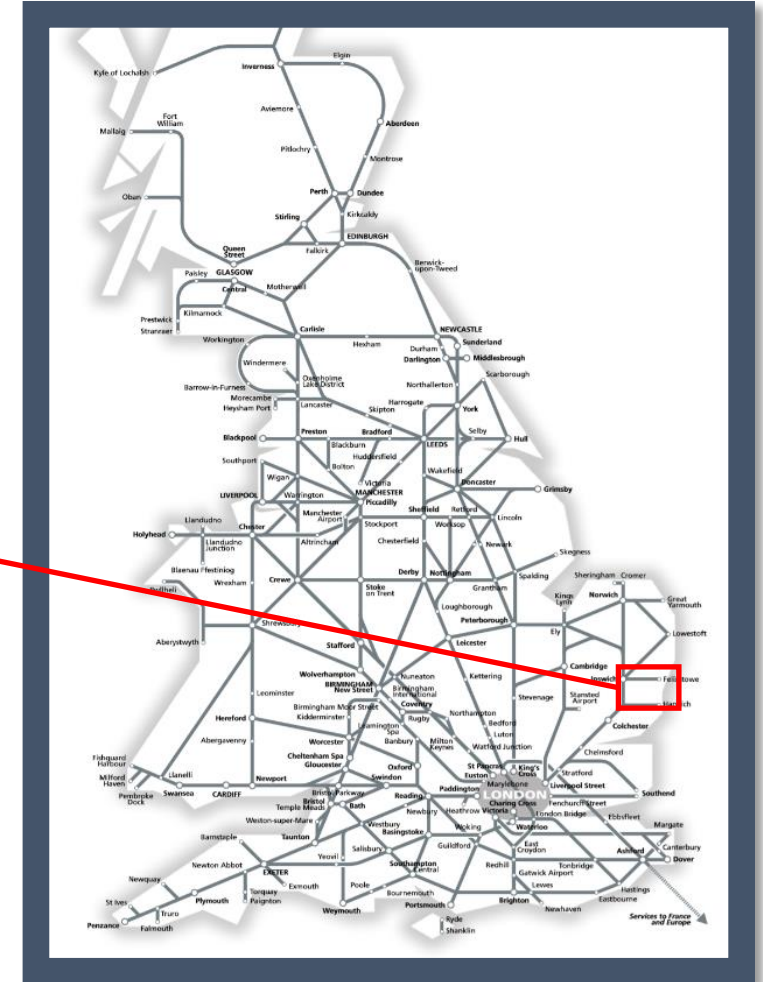

A fault with the signalling system between Woodbridge and Lowestoft TOC affected: Greater Anglia

Key:

Disruption