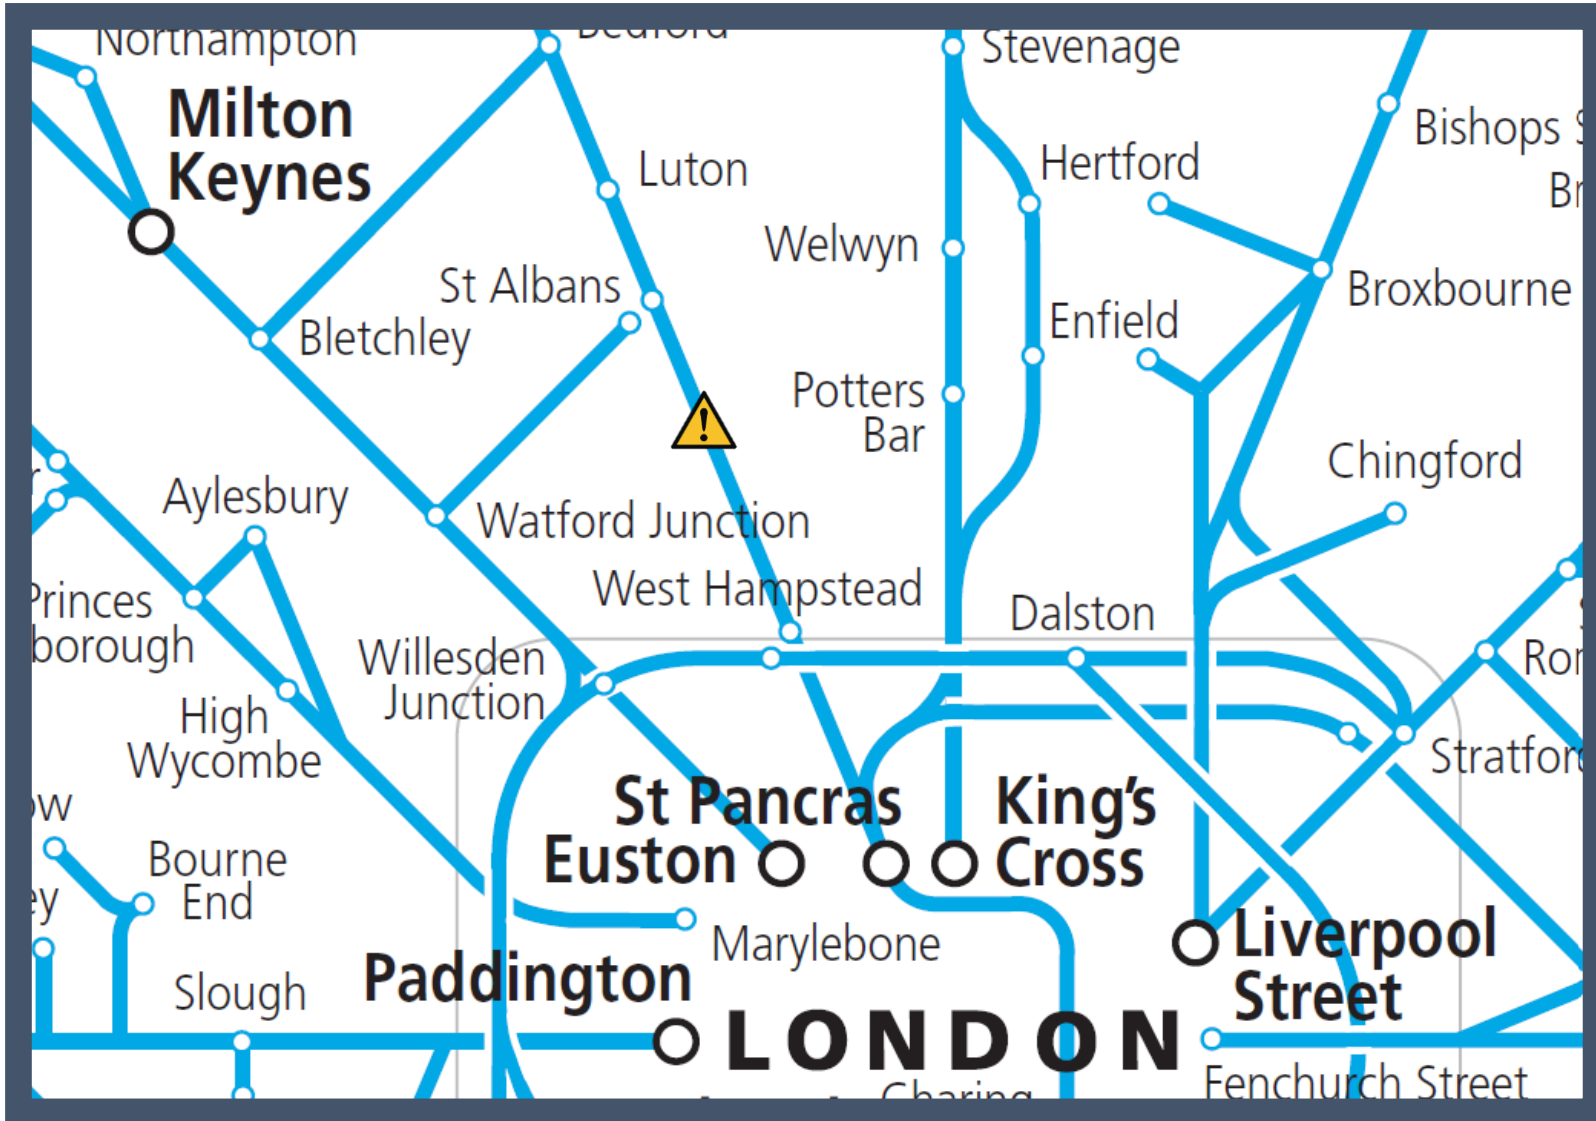

Engineering works not being finished on time between Luton and London St Pancras International
TOC affected: Thameslink

Key:

	Disruption
---	------------