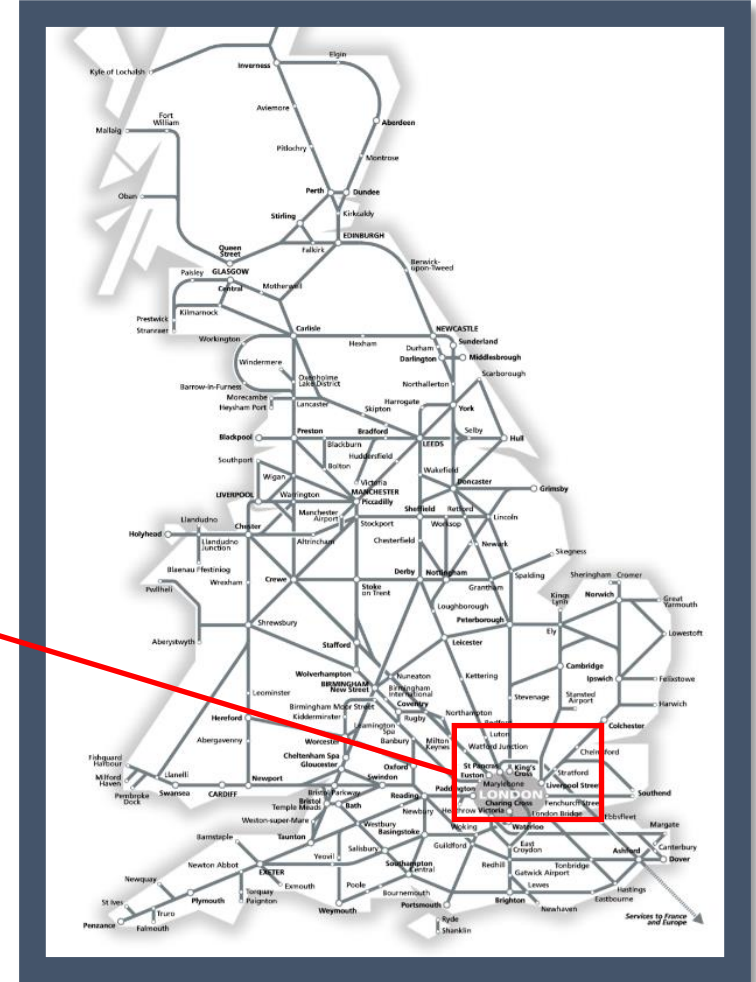

Engineering works not being finished on time between Luton and London St Pancras International
TOC affected: Thameslink

Key:

	Disruption
---	------------