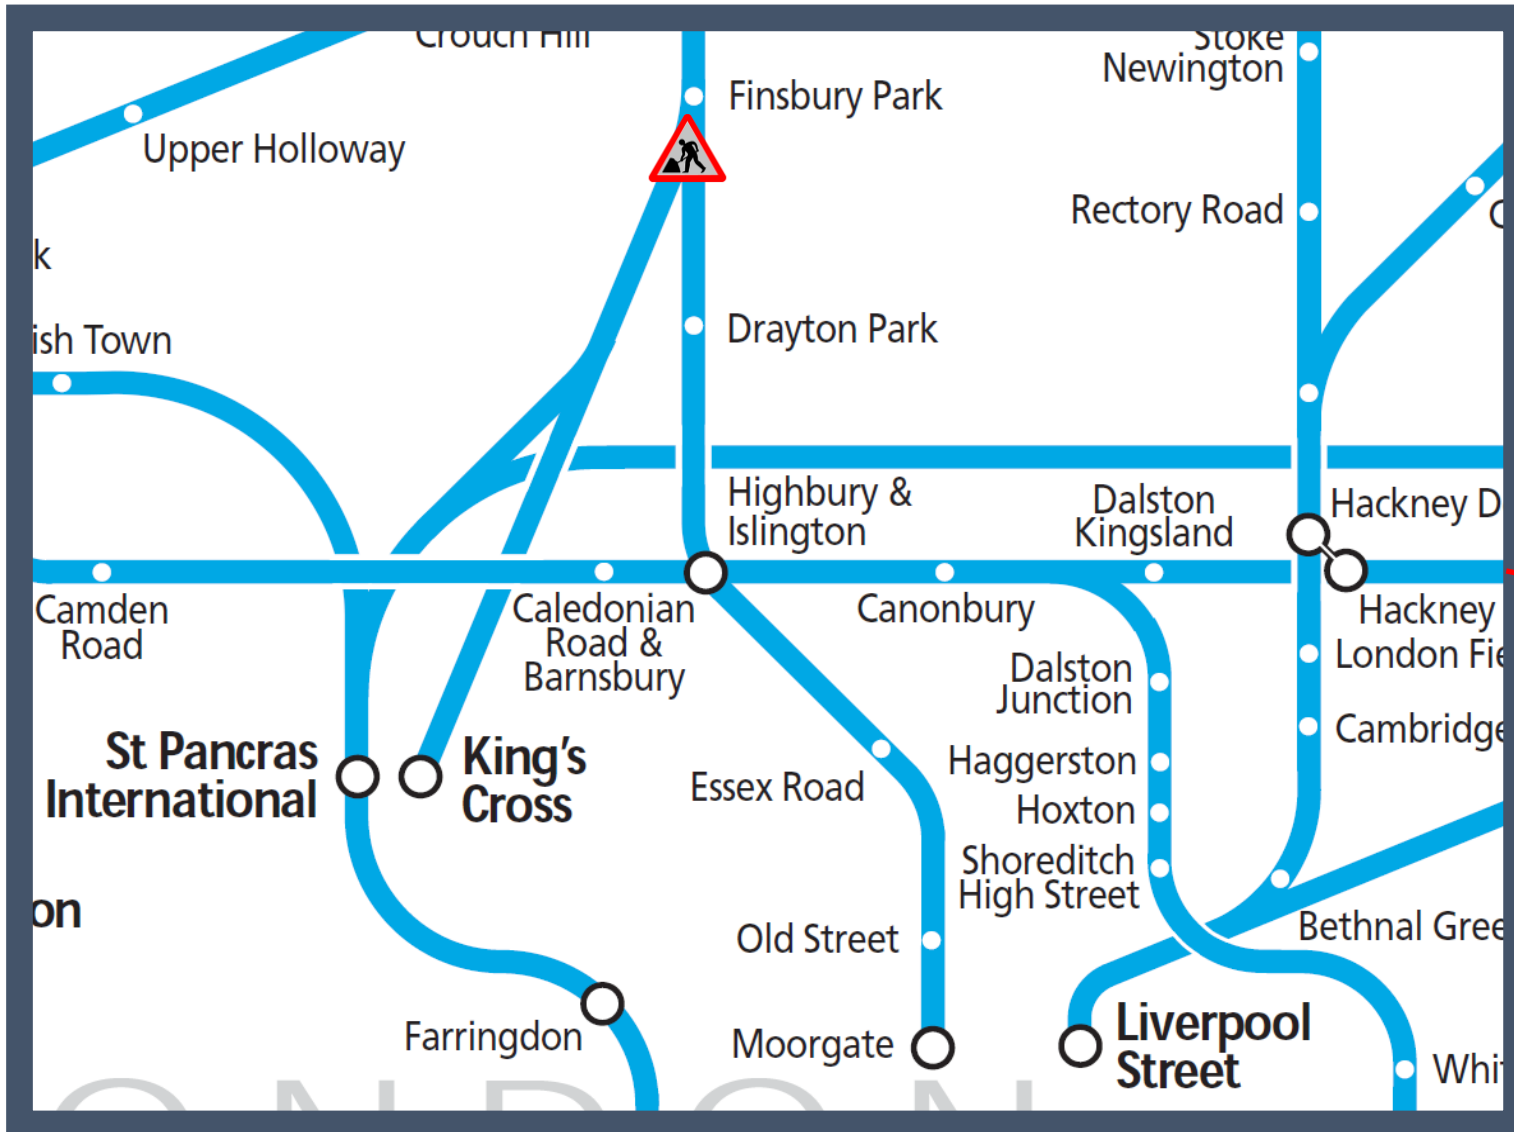

No trains to / from London Kings Cross / Moorgate  
TOCs affected Great Northern, Thameslink

Key:

Engineering Works