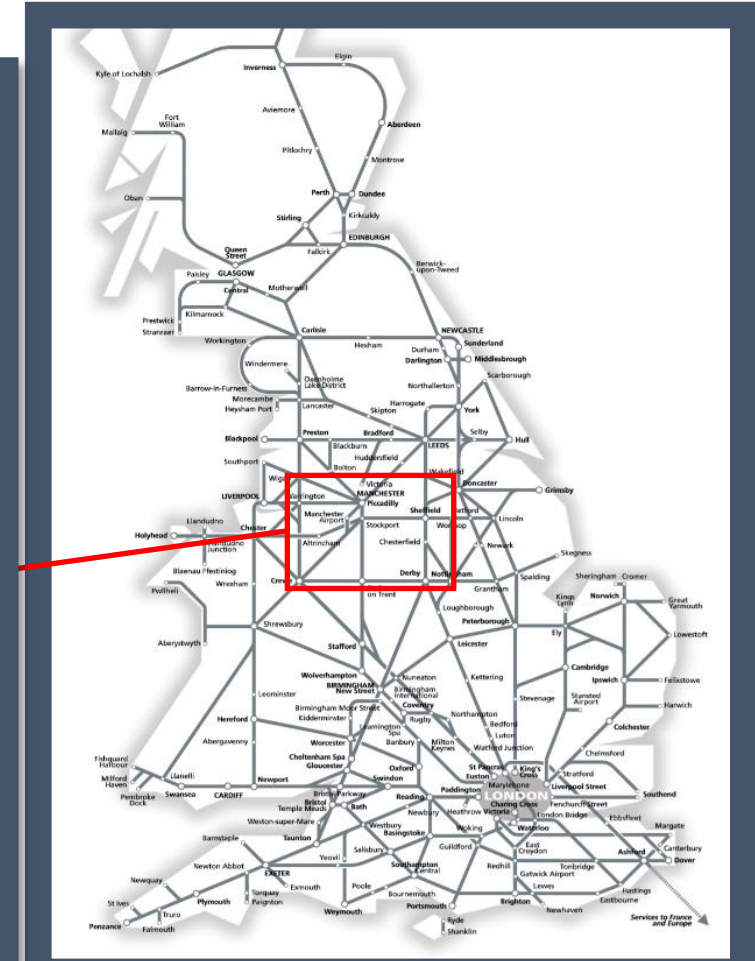

**A points failure between Macclesfield and Manchester Piccadilly**  
TOCs affected: Avanti West Coast, CrossCountry, Northern

**Key:**

	Disruption
---	------------