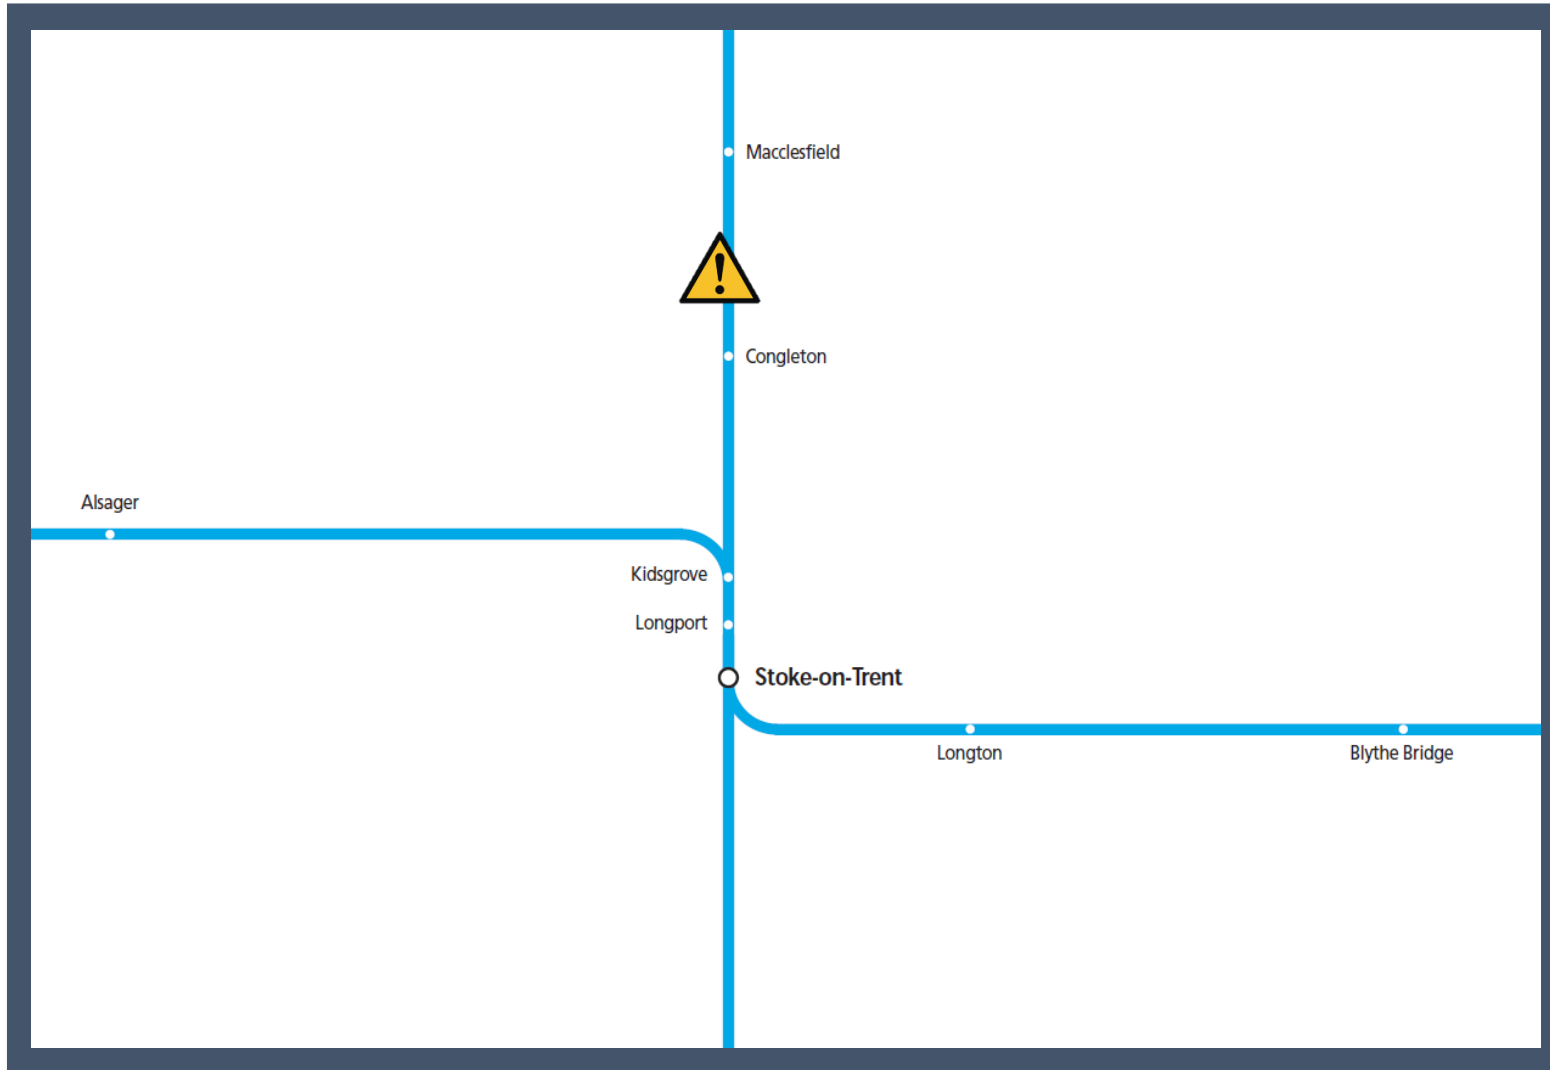

A person being hit by a train between Macclesfield and Stoke On Trent

TOCs affected: Avanti West Coast; CrossCountry; East Midlands Railway; London Northwestern Railway; Northern

Key:

Disruption