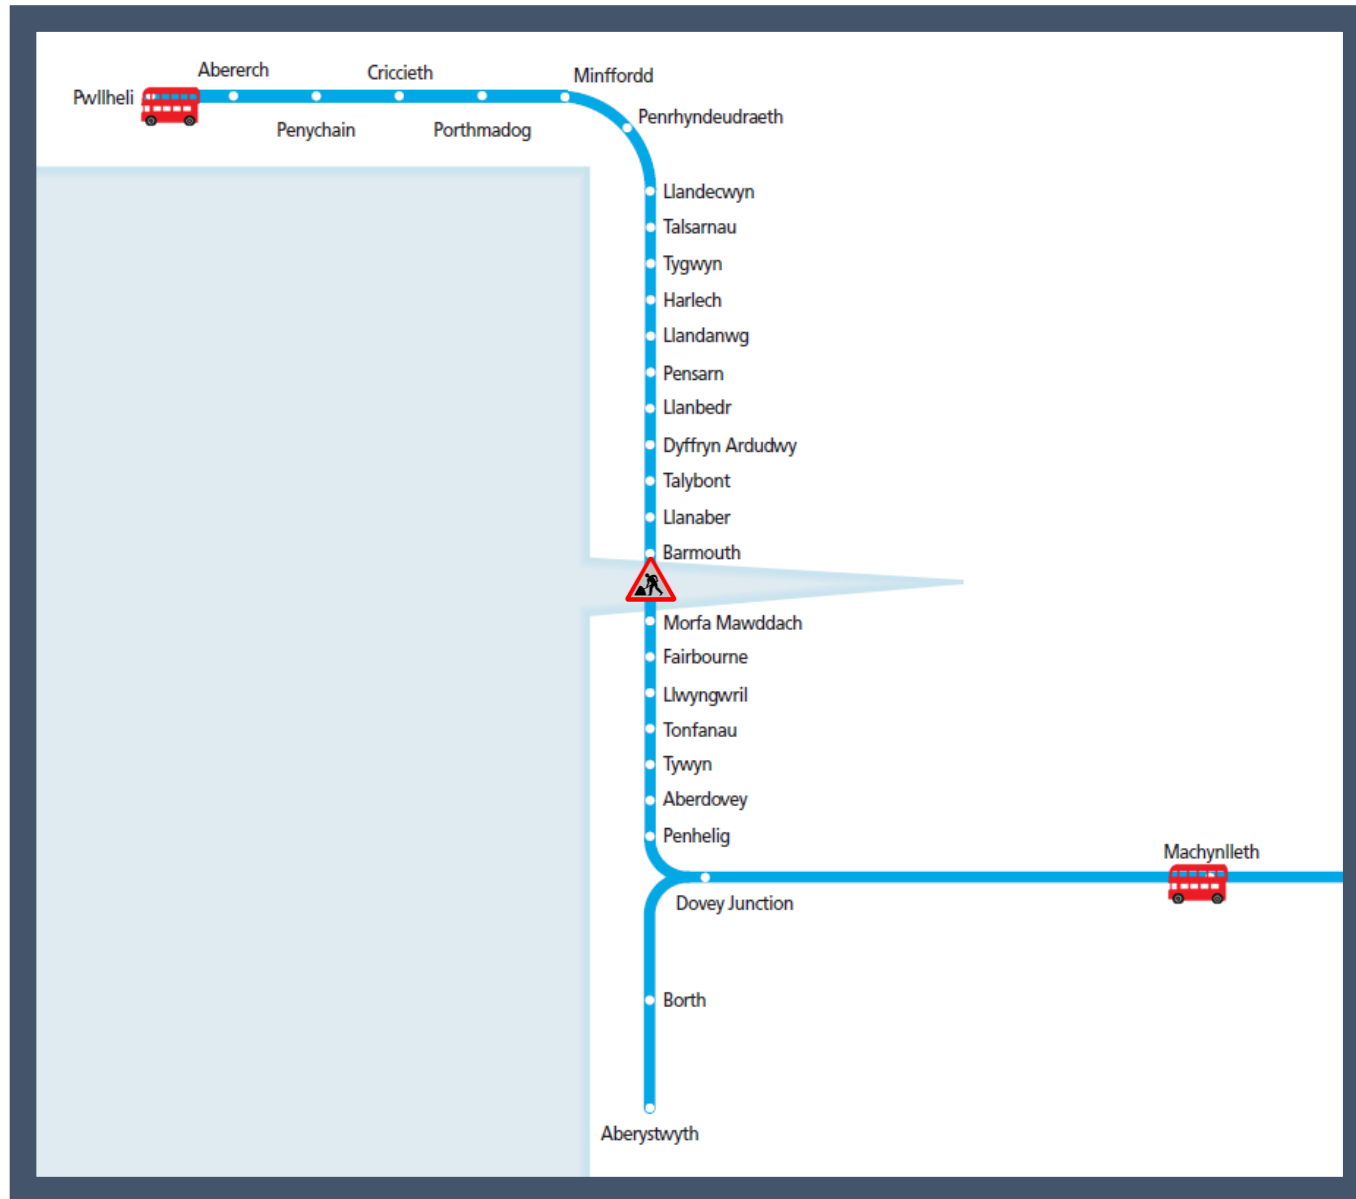

Buses replace trains between Machynlleth and Pwllheli

TOC affected: Transport for Wales

Key:

Engineering Works

Bus Replacement Services