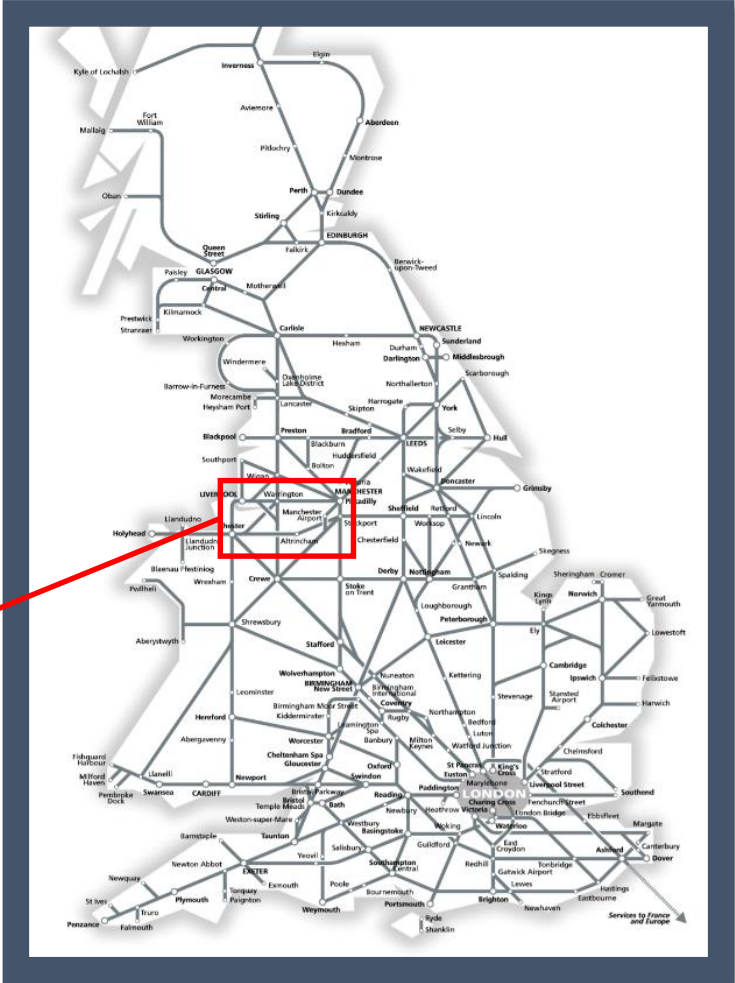

No Northern trains between Manchester Piccadilly and Chester
TOC affected: Northern

Key:	
	Engineering Works
	Bus Replacement Services