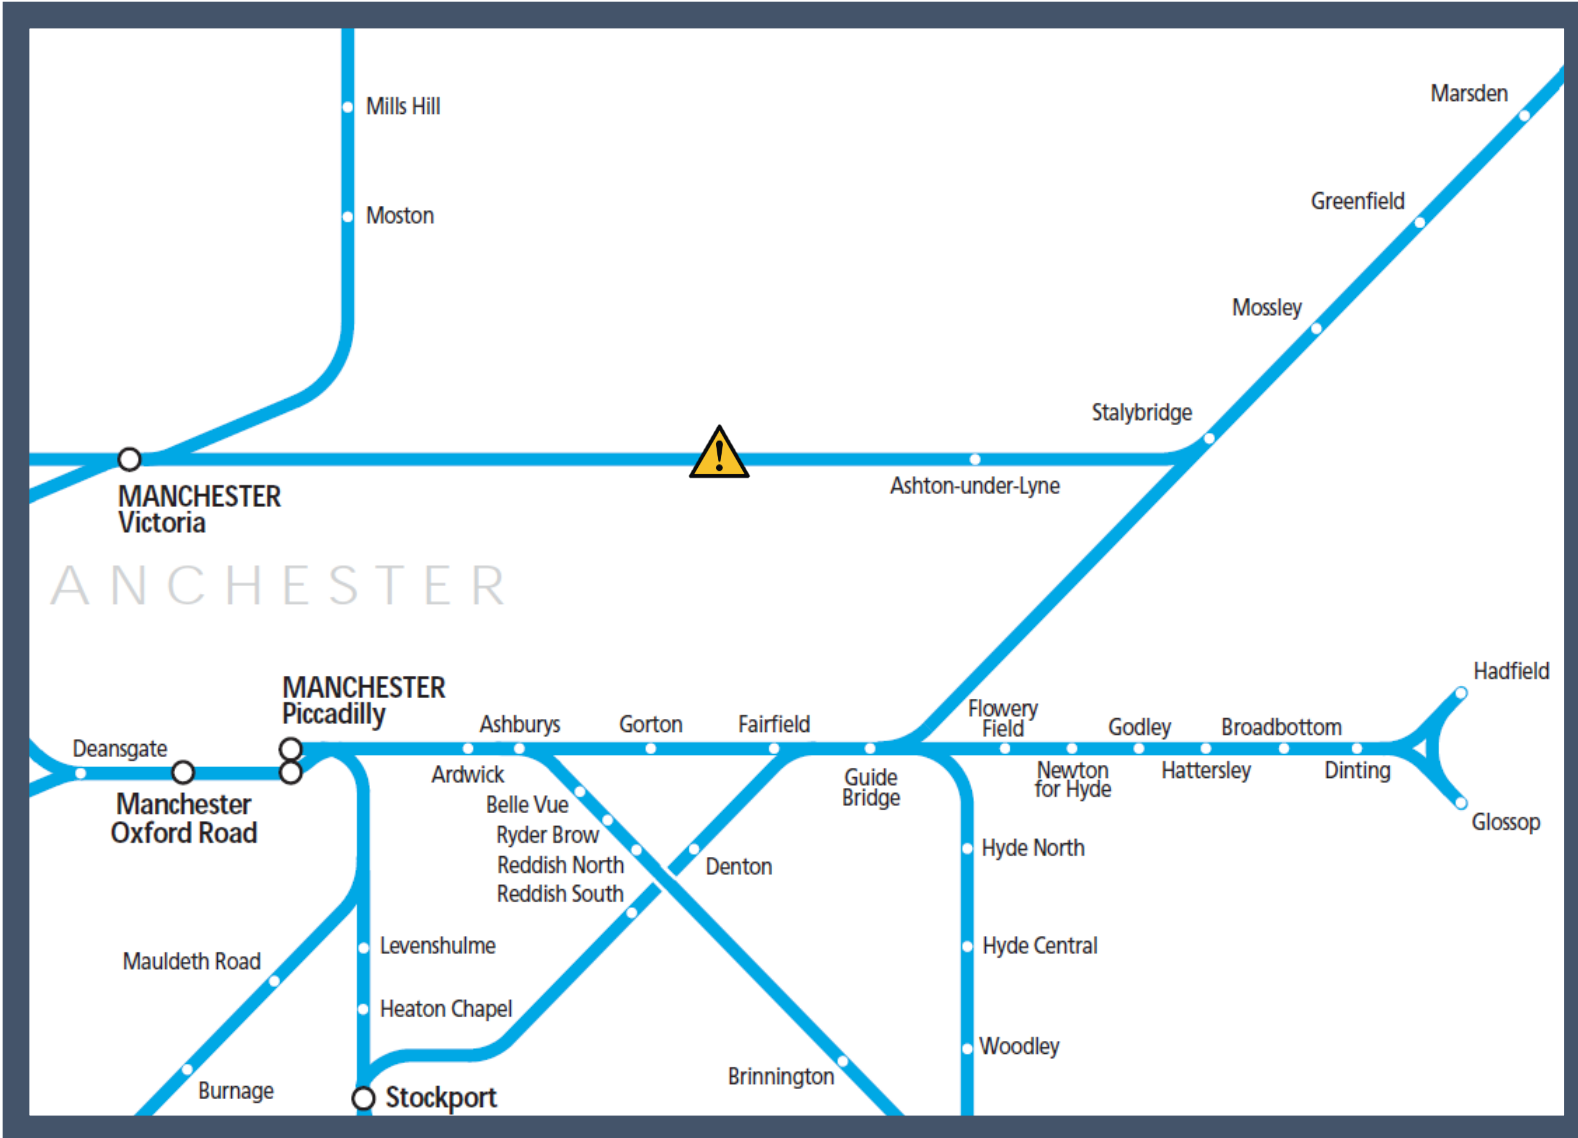

# Emergency services dealing with an incident between Manchester Victoria and Stalybridge

TOCs affected: Northern, TransPennine Express

Key:

Disruption