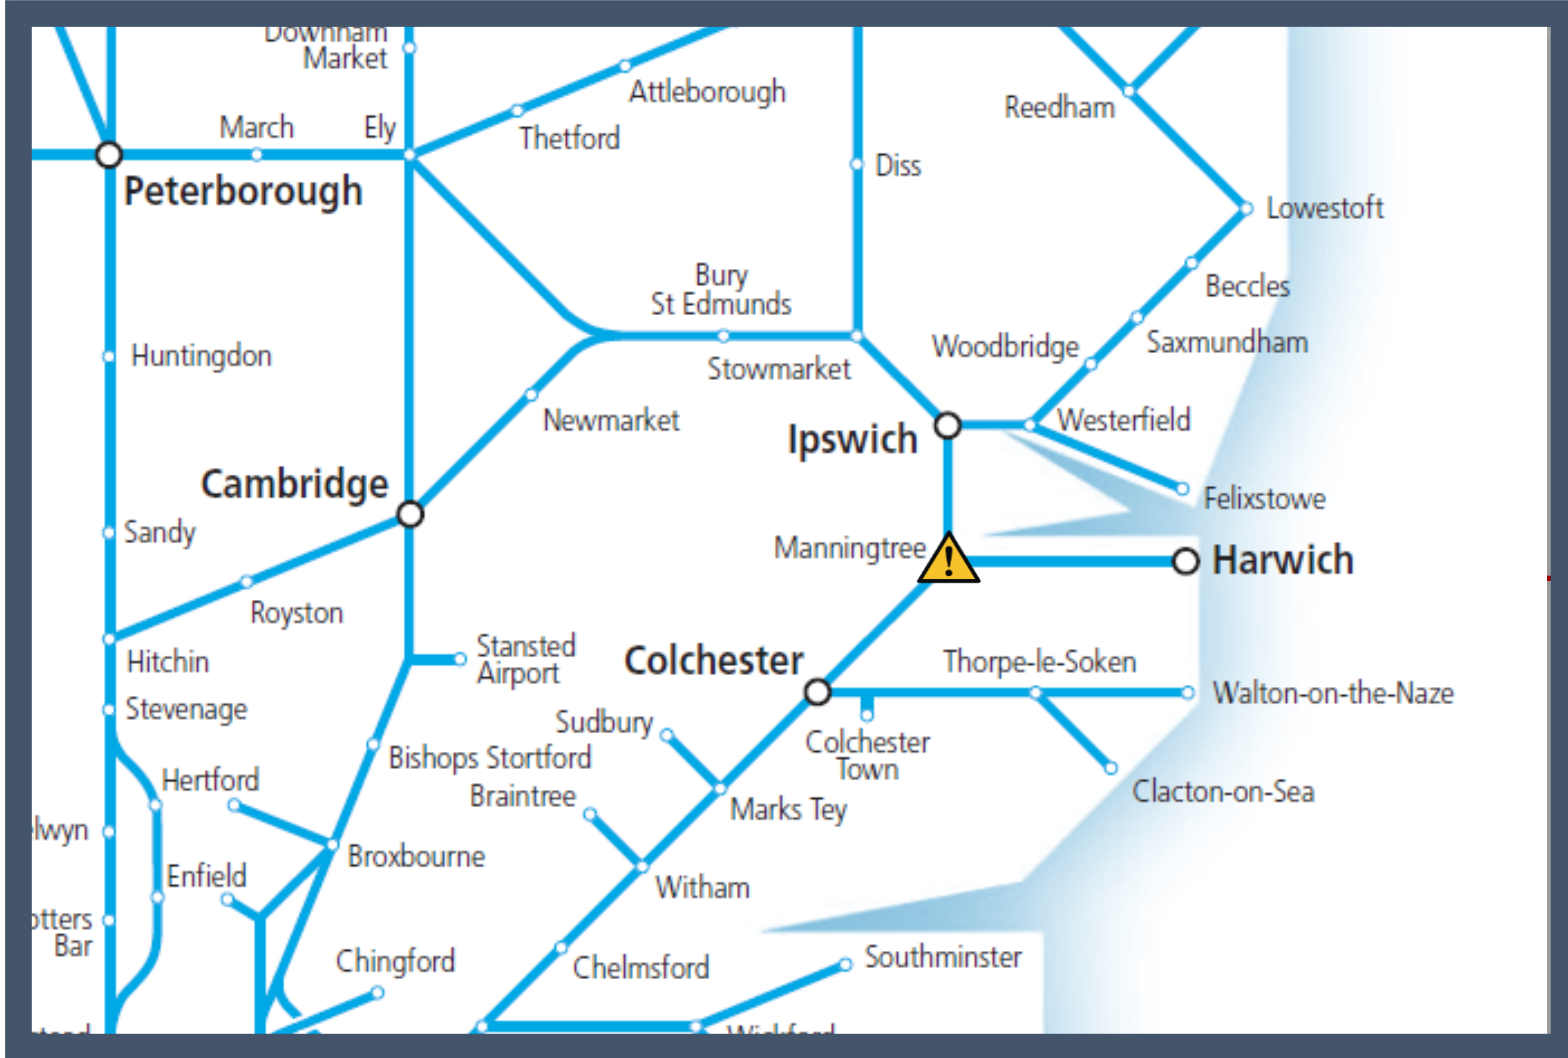

A fault on a train at Manningtree

TOC affected: Greater Anglia

Key:

	Disruption
--	------------