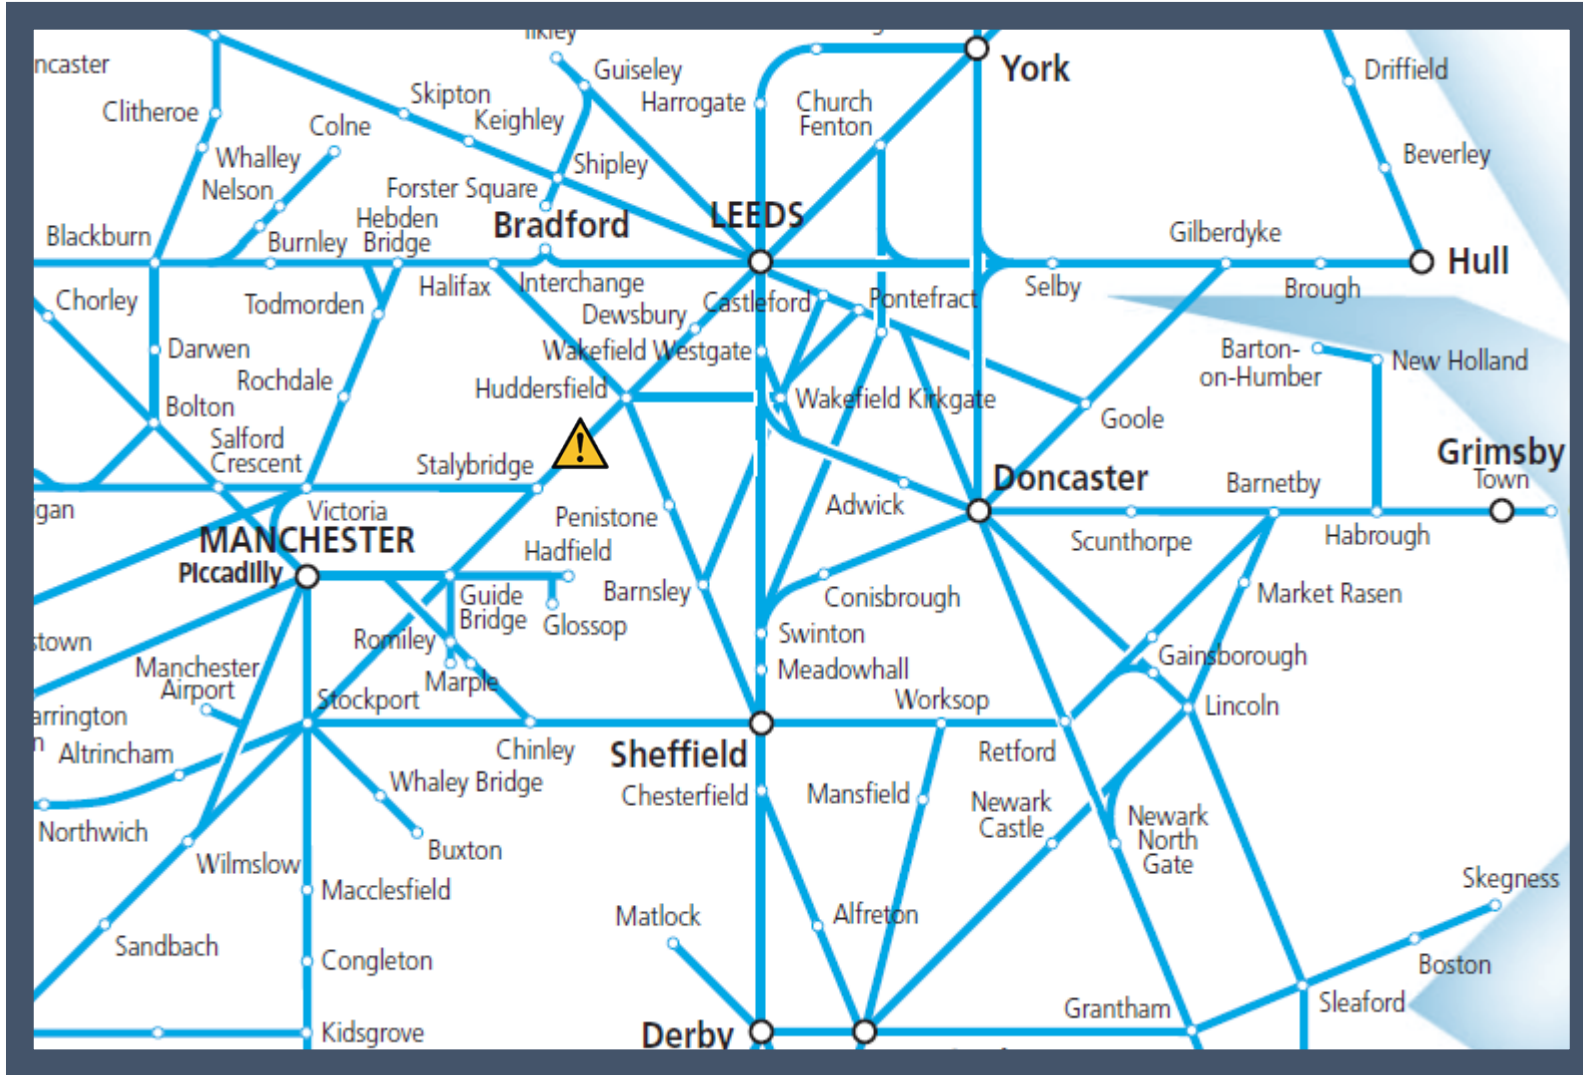

A safety inspection on a train between Huddersfield and Stalybridge TOC affected: TransPennine Express

Key:

Disruption