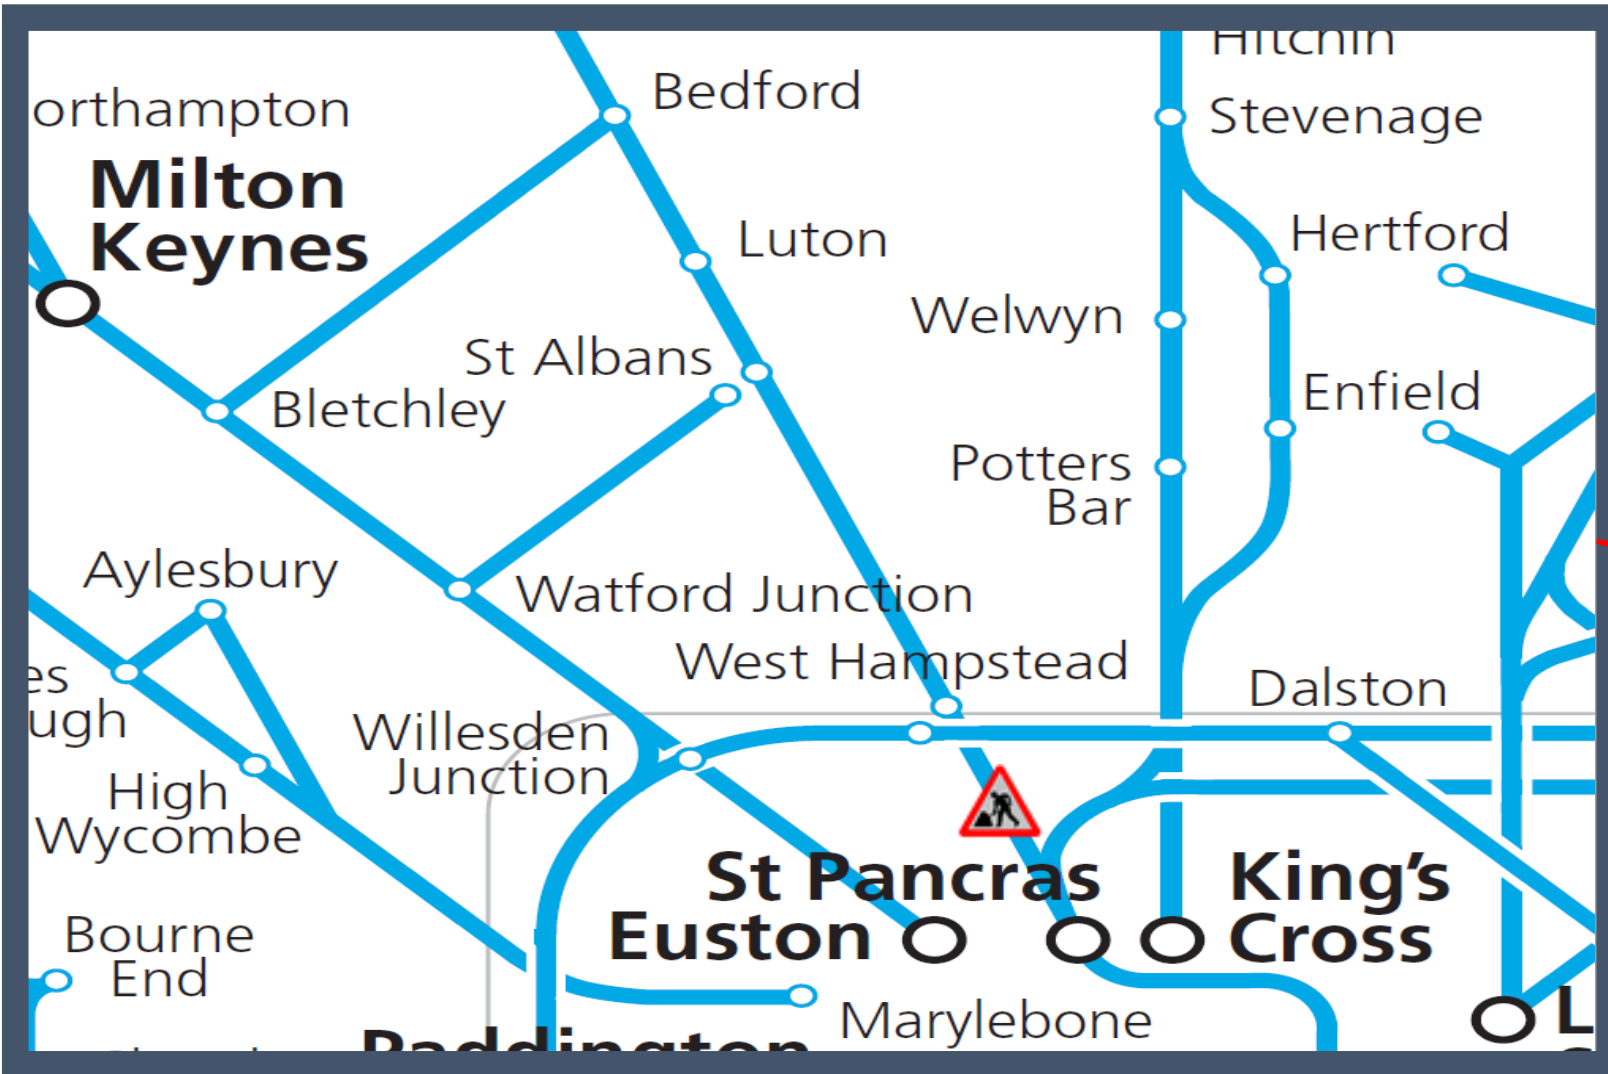

Engineering work is taking place between Cricklewood and Mill Hill

Broadway

TOC affected: Thameslink

Key:

Engineering Works