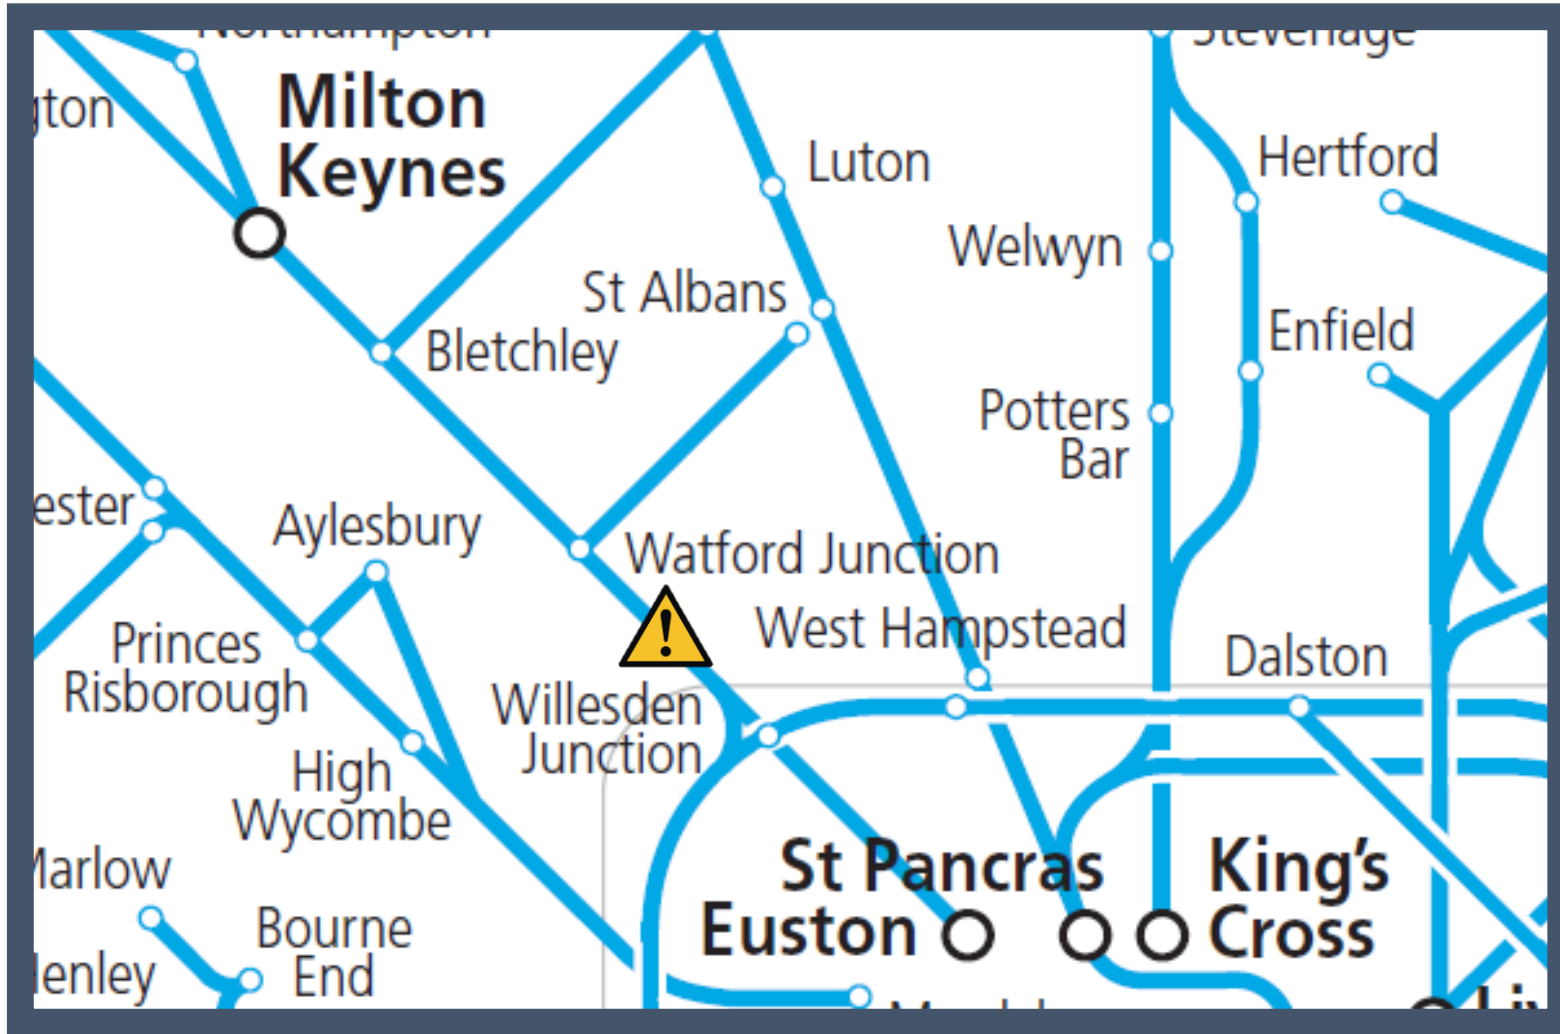

The overhead electric wires being damaged between Watford Junction and Willesden Junction

TOCs affected: Avanti West Coast; London Northwestern Railway; Southern

Key:

	Disruption
---	------------