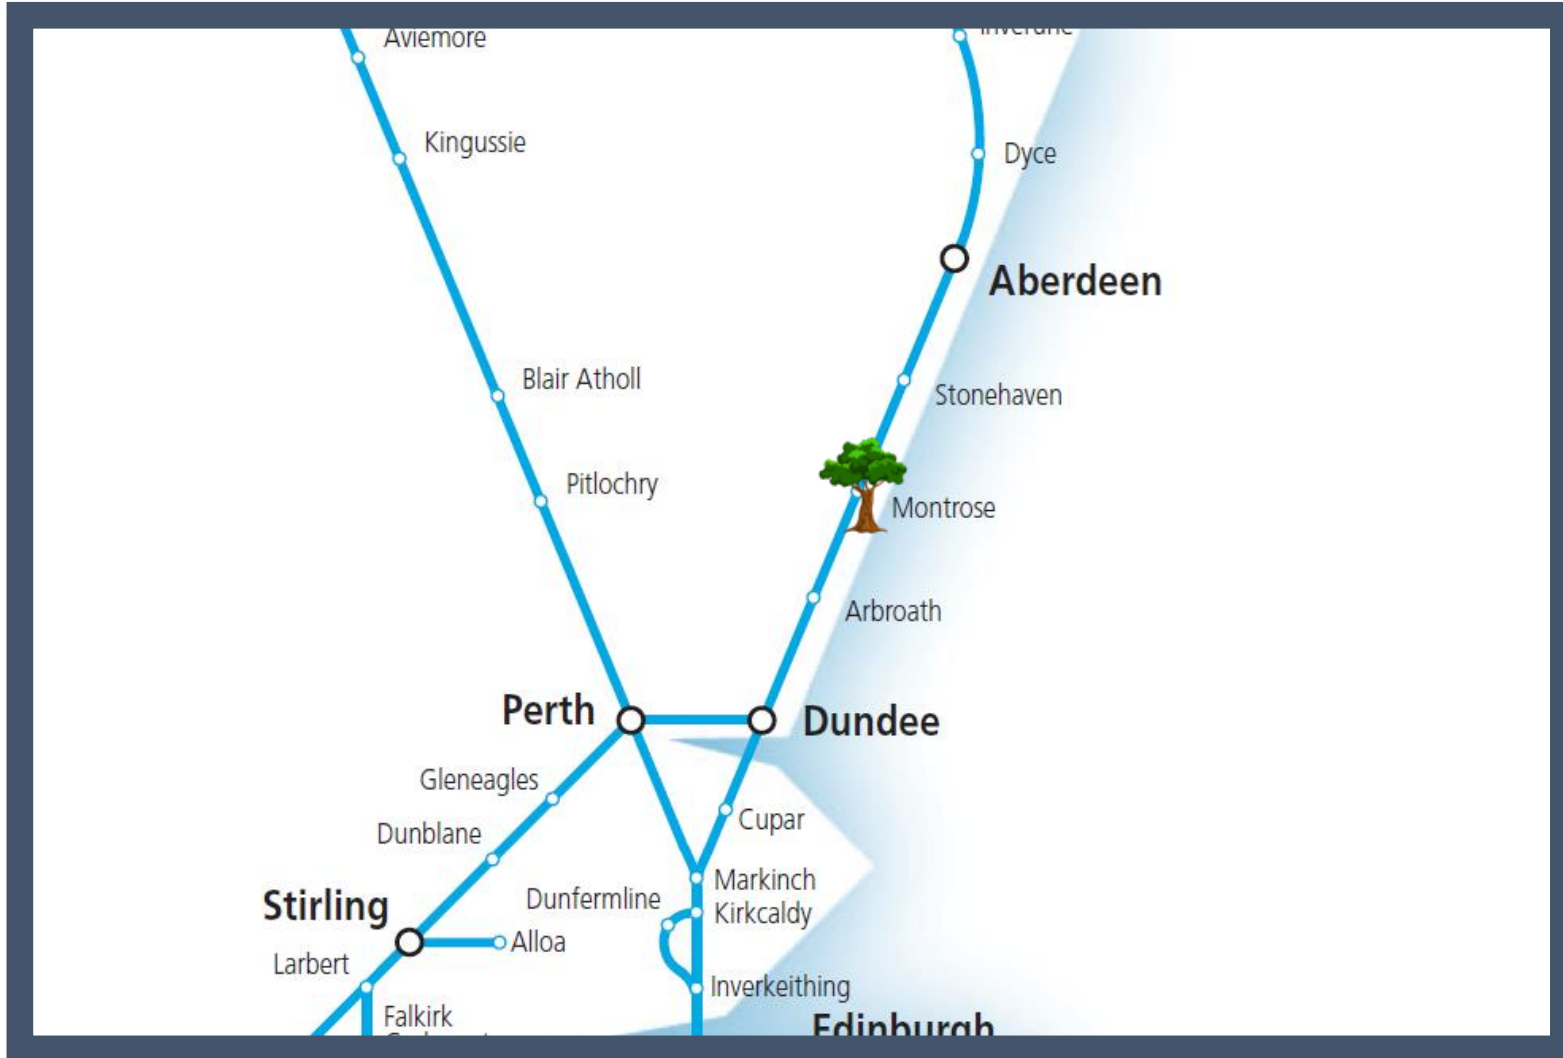

A tree blocking the railway at Montrose

TOC affected: ScotRail

Key:

Tree on the Railway