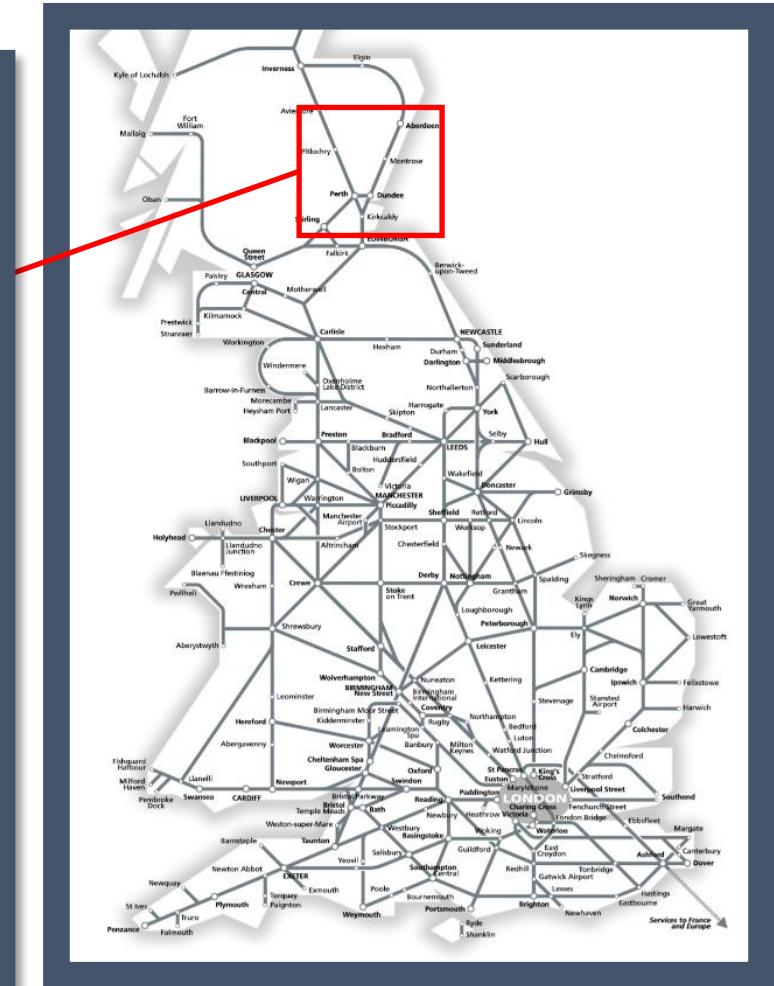

Safety inspection of the track between Aberdeen and Dundee

TOCs affected: Caledonian Sleeper, CrossCountry, LNER, ScotRail

Key:

Disruption