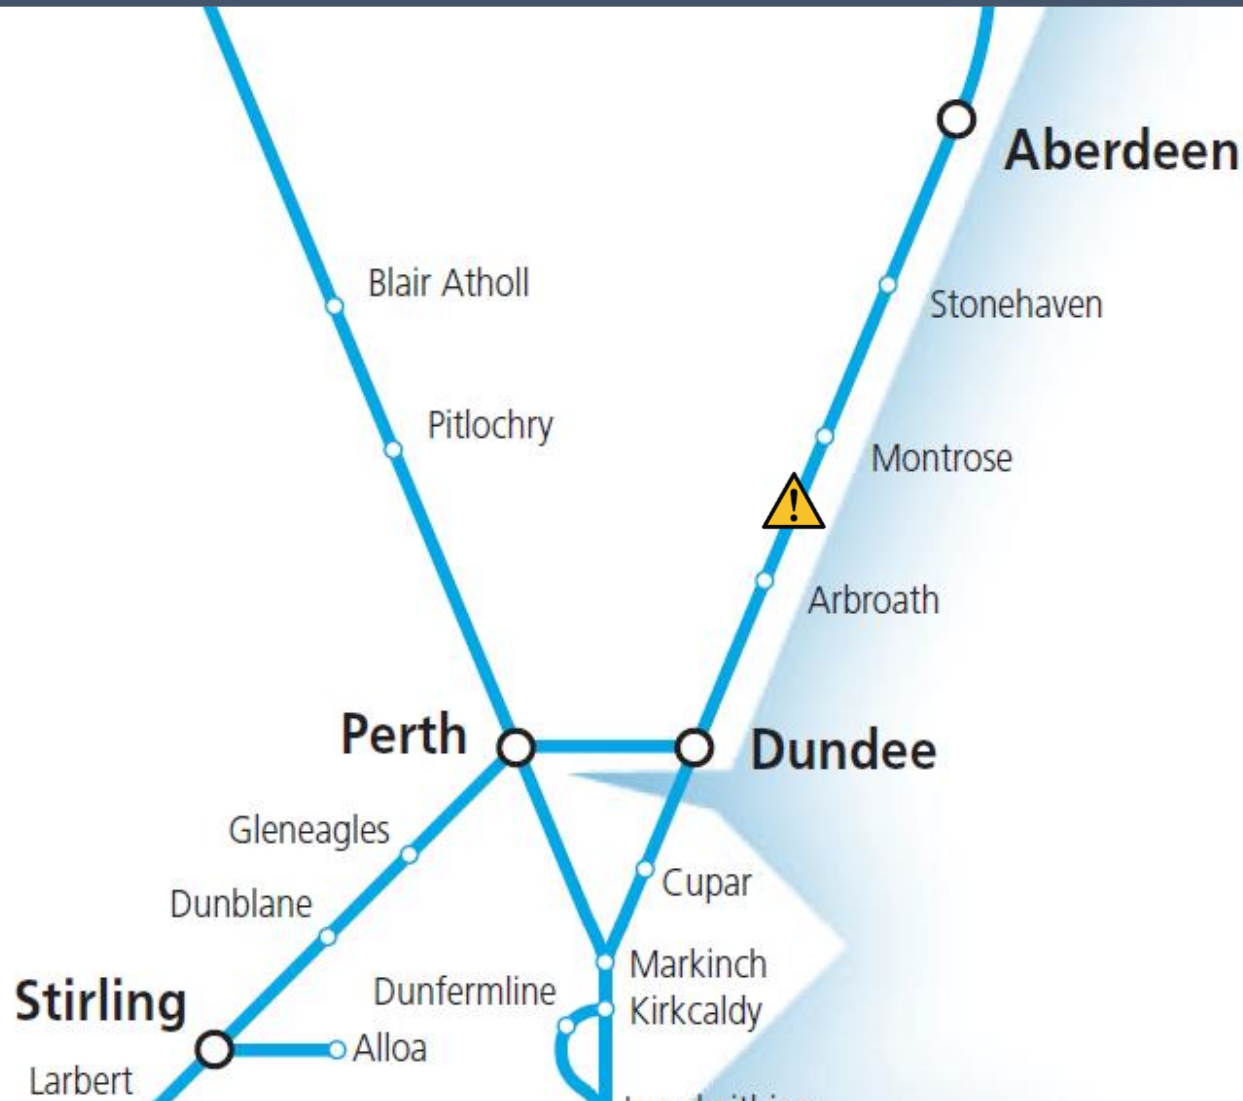

Safety inspection of the track between Aberdeen and Dundee

TOCs affected: Caledonian Sleeper, CrossCountry, LNER, ScotRail

Key:

Disruption