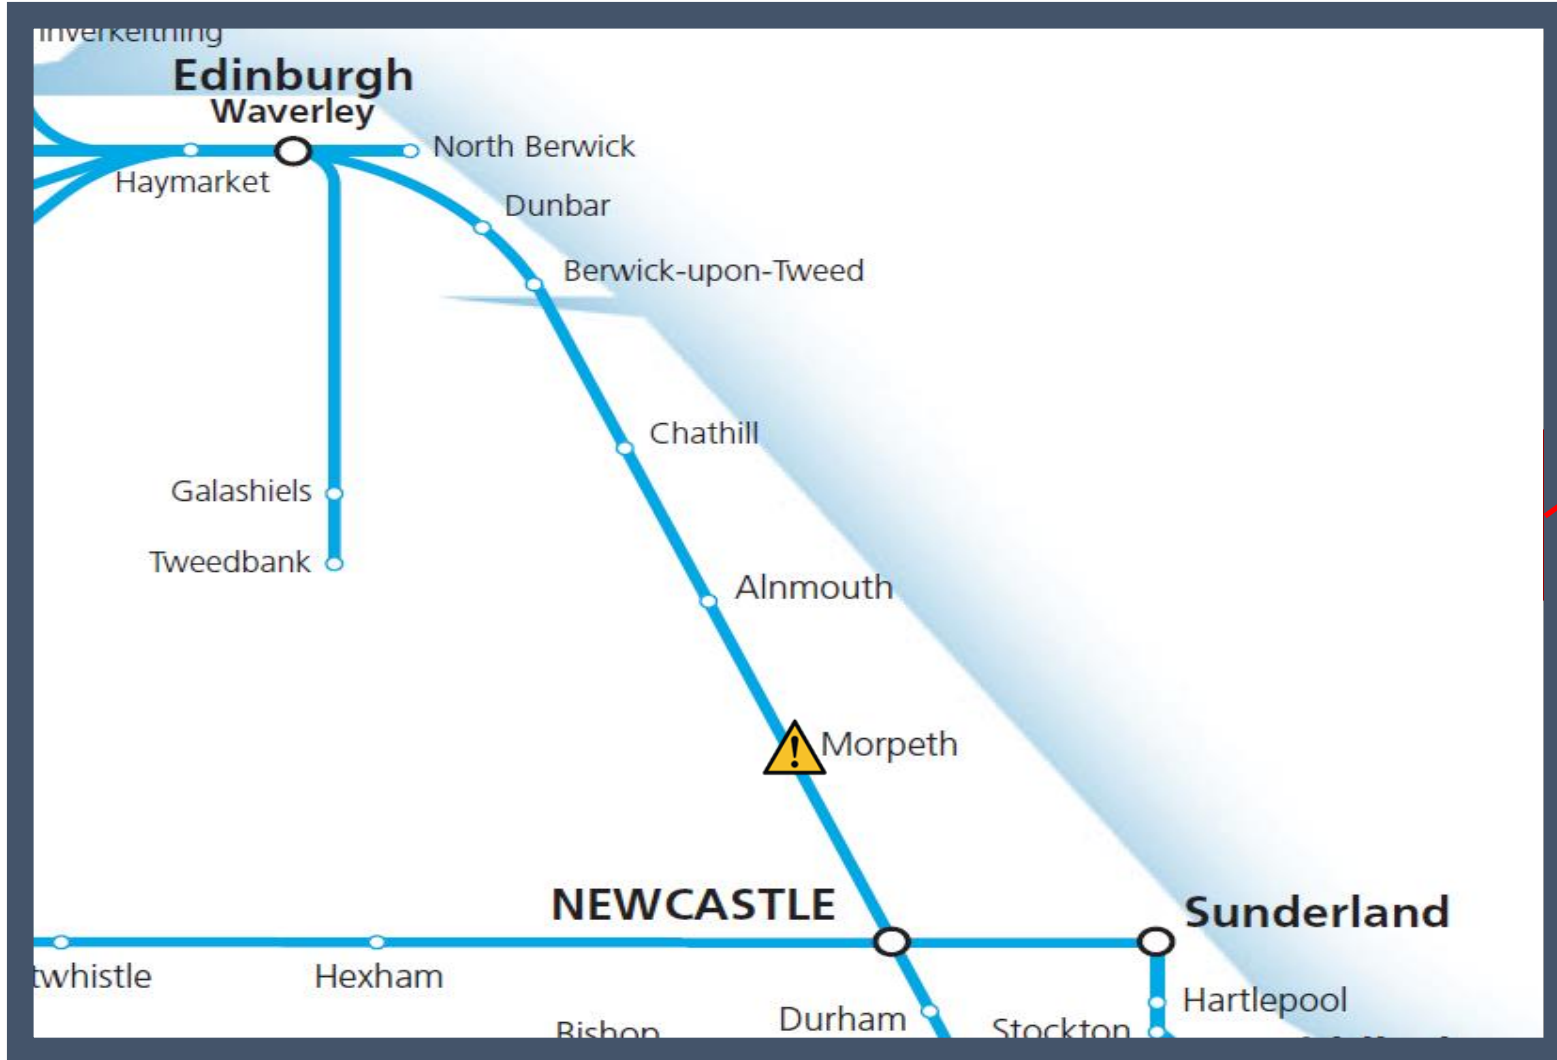

# A fault with the signalling system in the Morpeth area

TOCs affected: CrossCountry, LNER, Northern

Key:

Disruption