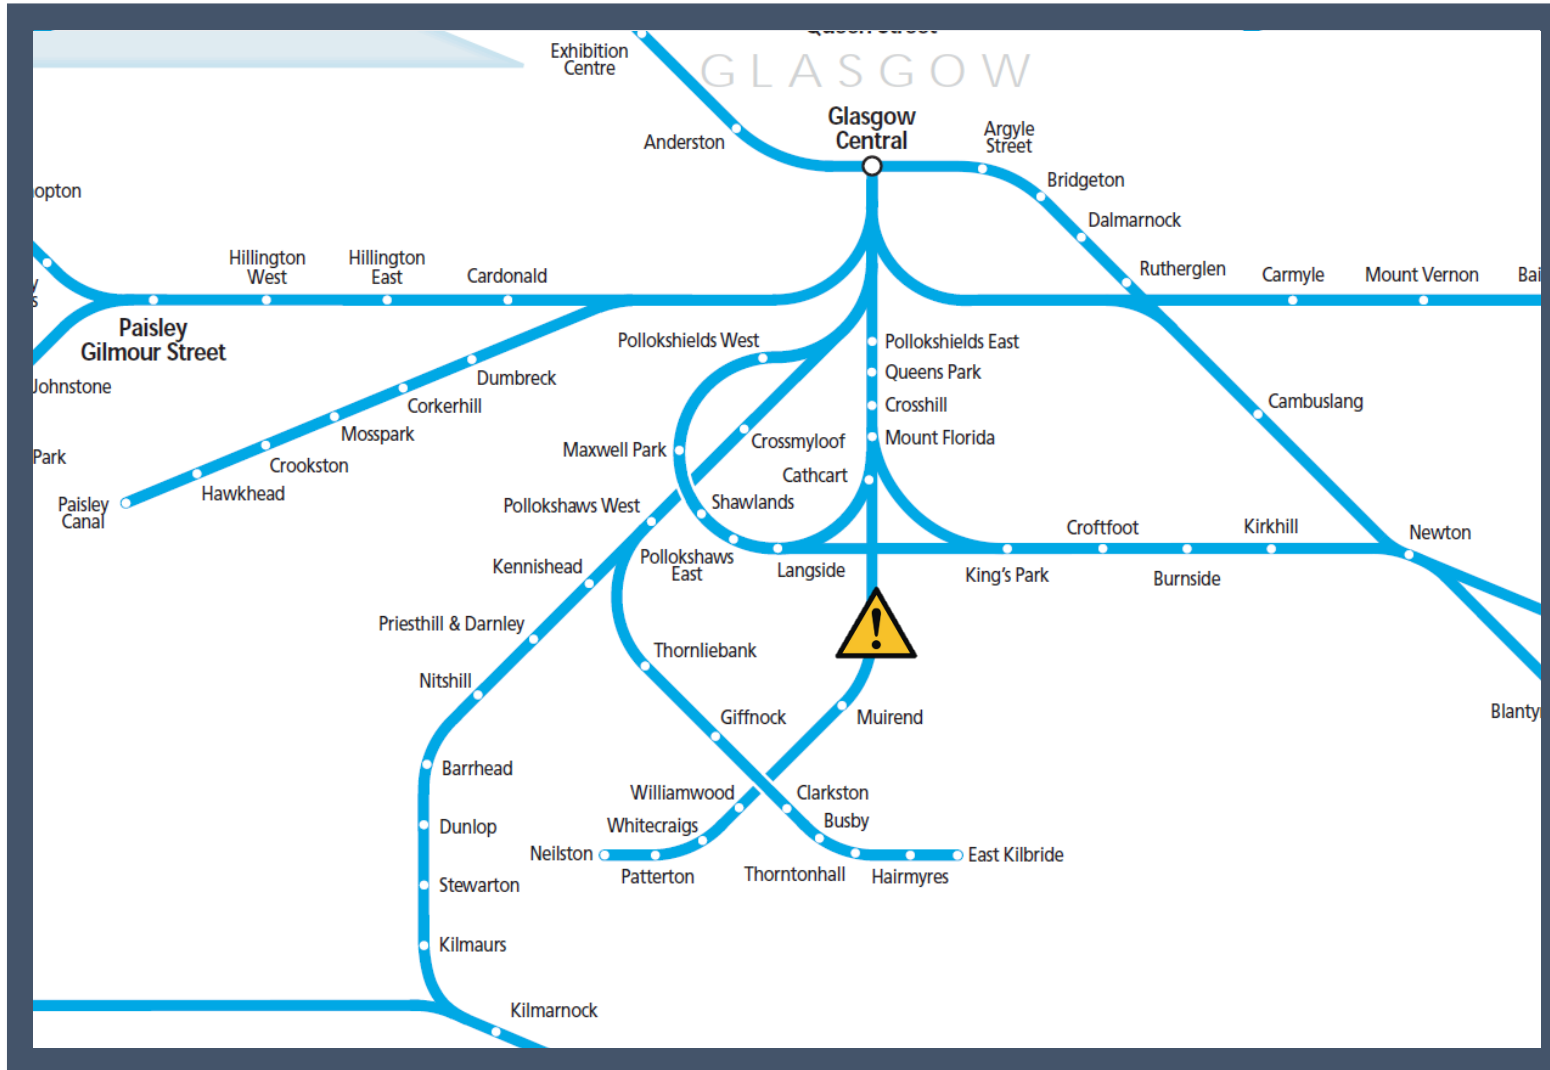

A lorry has collided with a bridge between Cathcart and Muirend TOC affected: ScotRail

Key:

Disruption