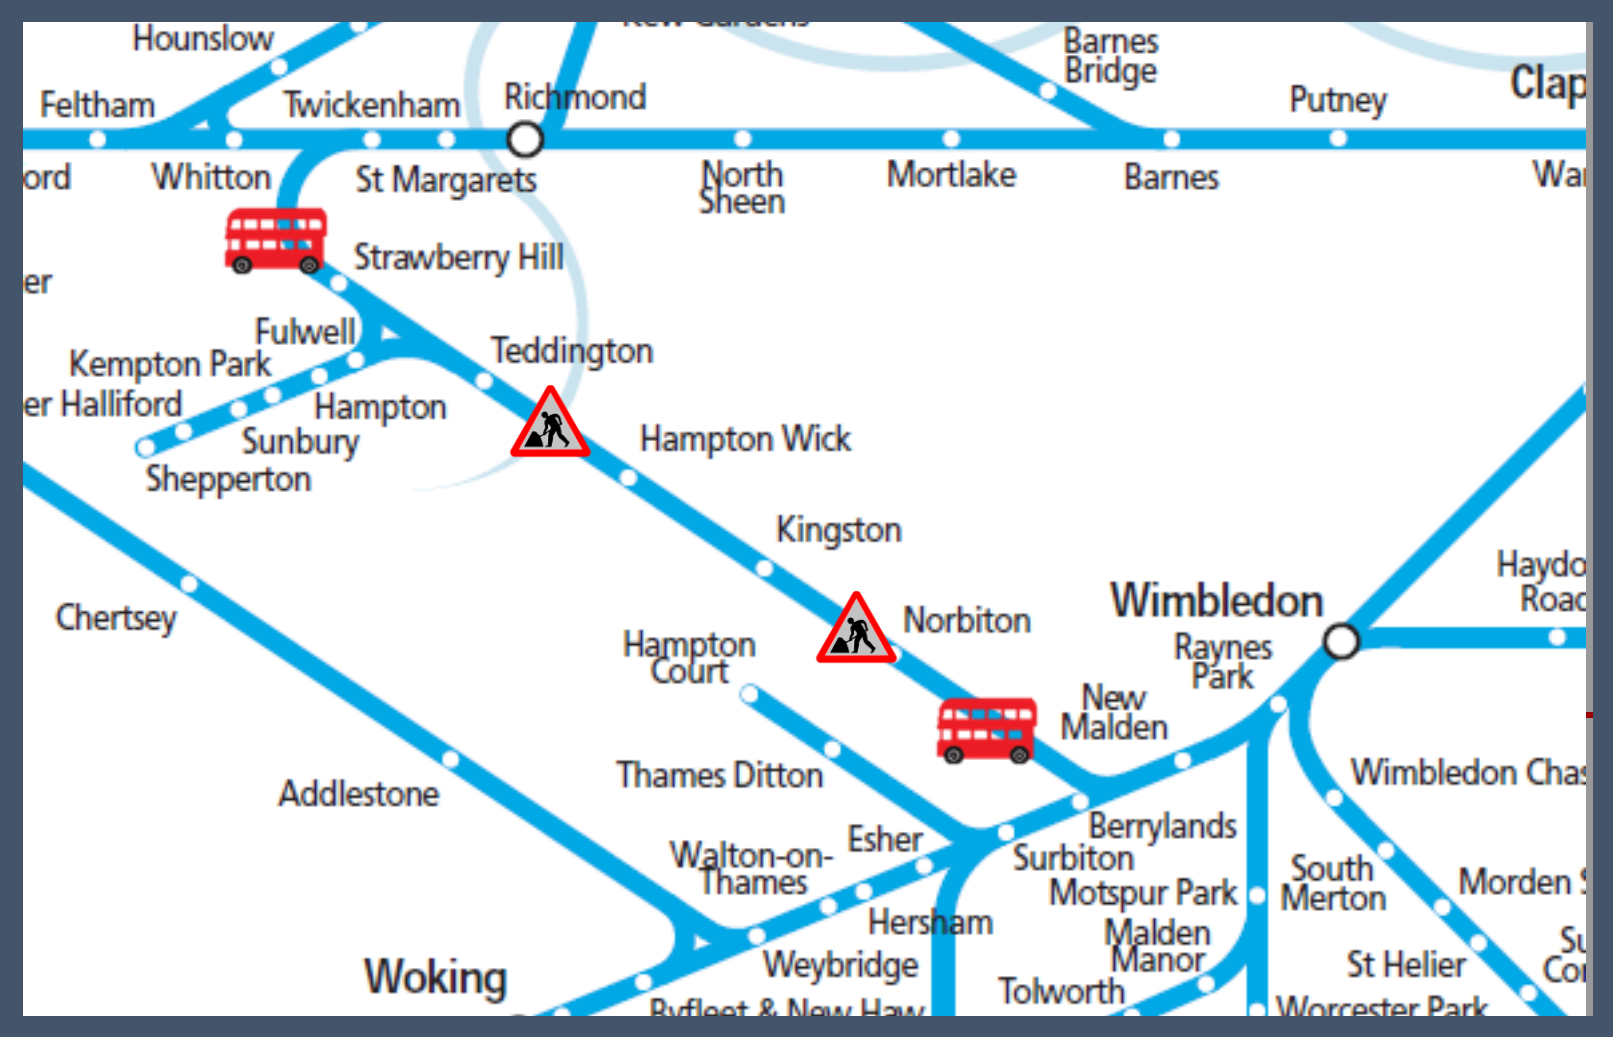

Buses replace trains between New Malden and Twickenham
TOC affected: South Western Railway

Key:

	Engineering Works
	Bus Replacement Services