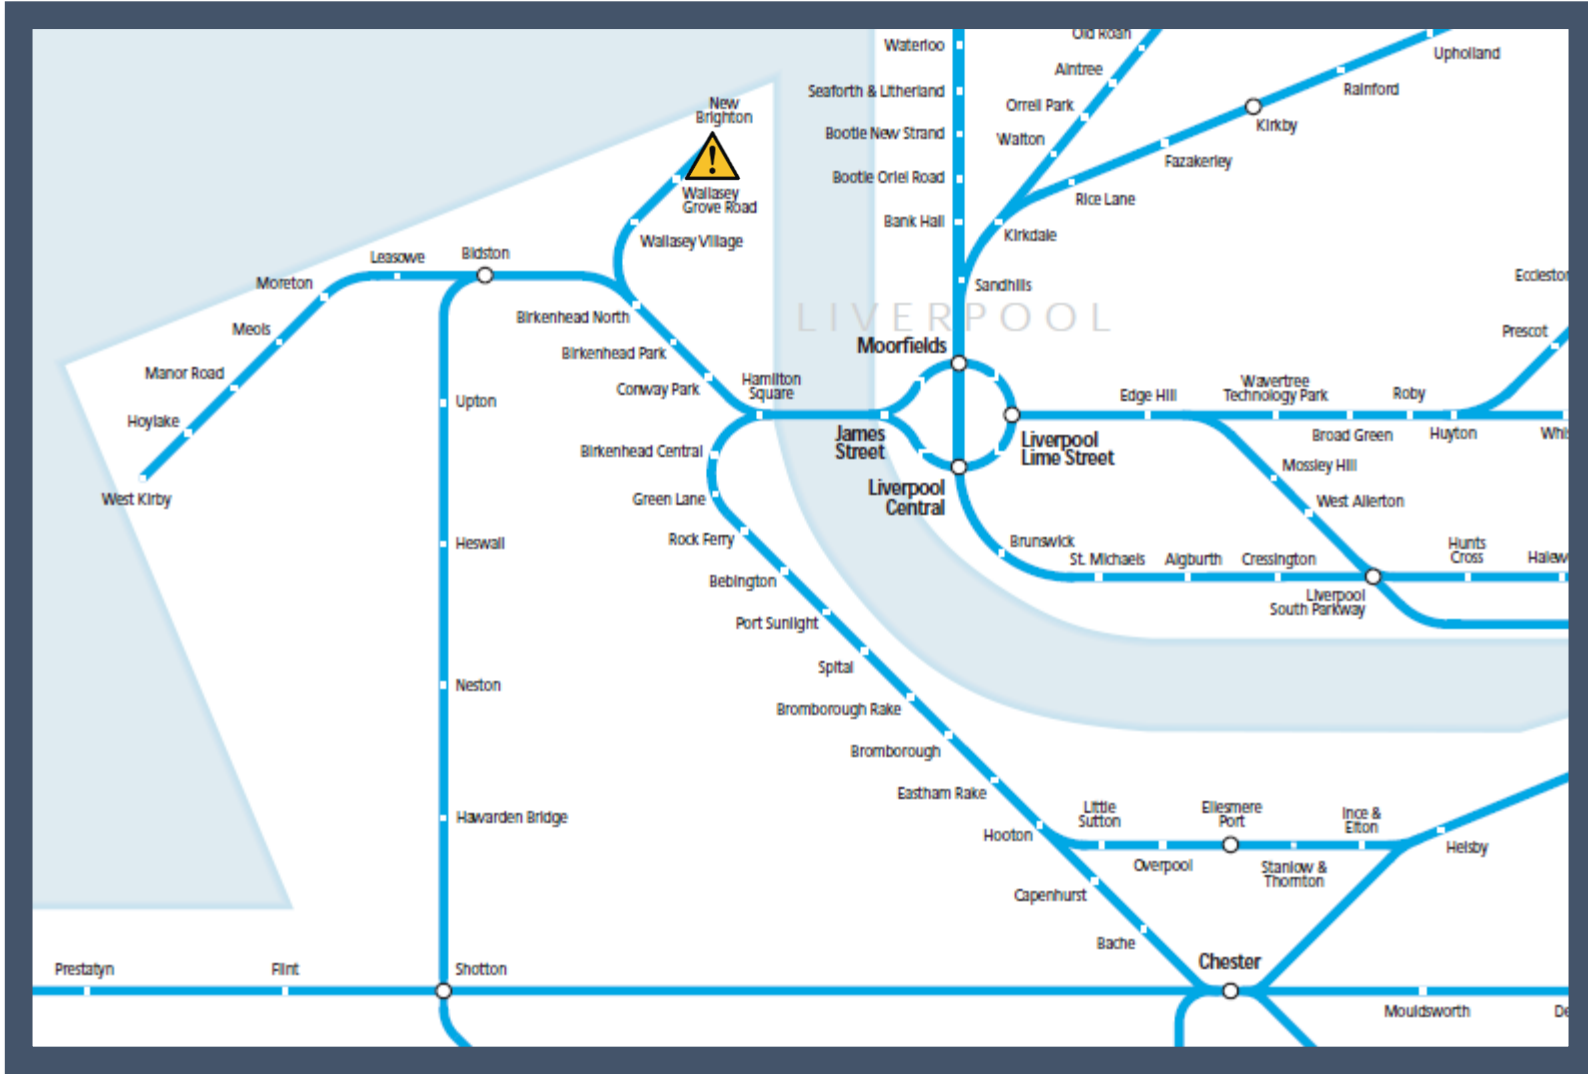

# A broken down train at New Brighton TOC affected: Merseyrail

Key:

	Disruption
---	------------