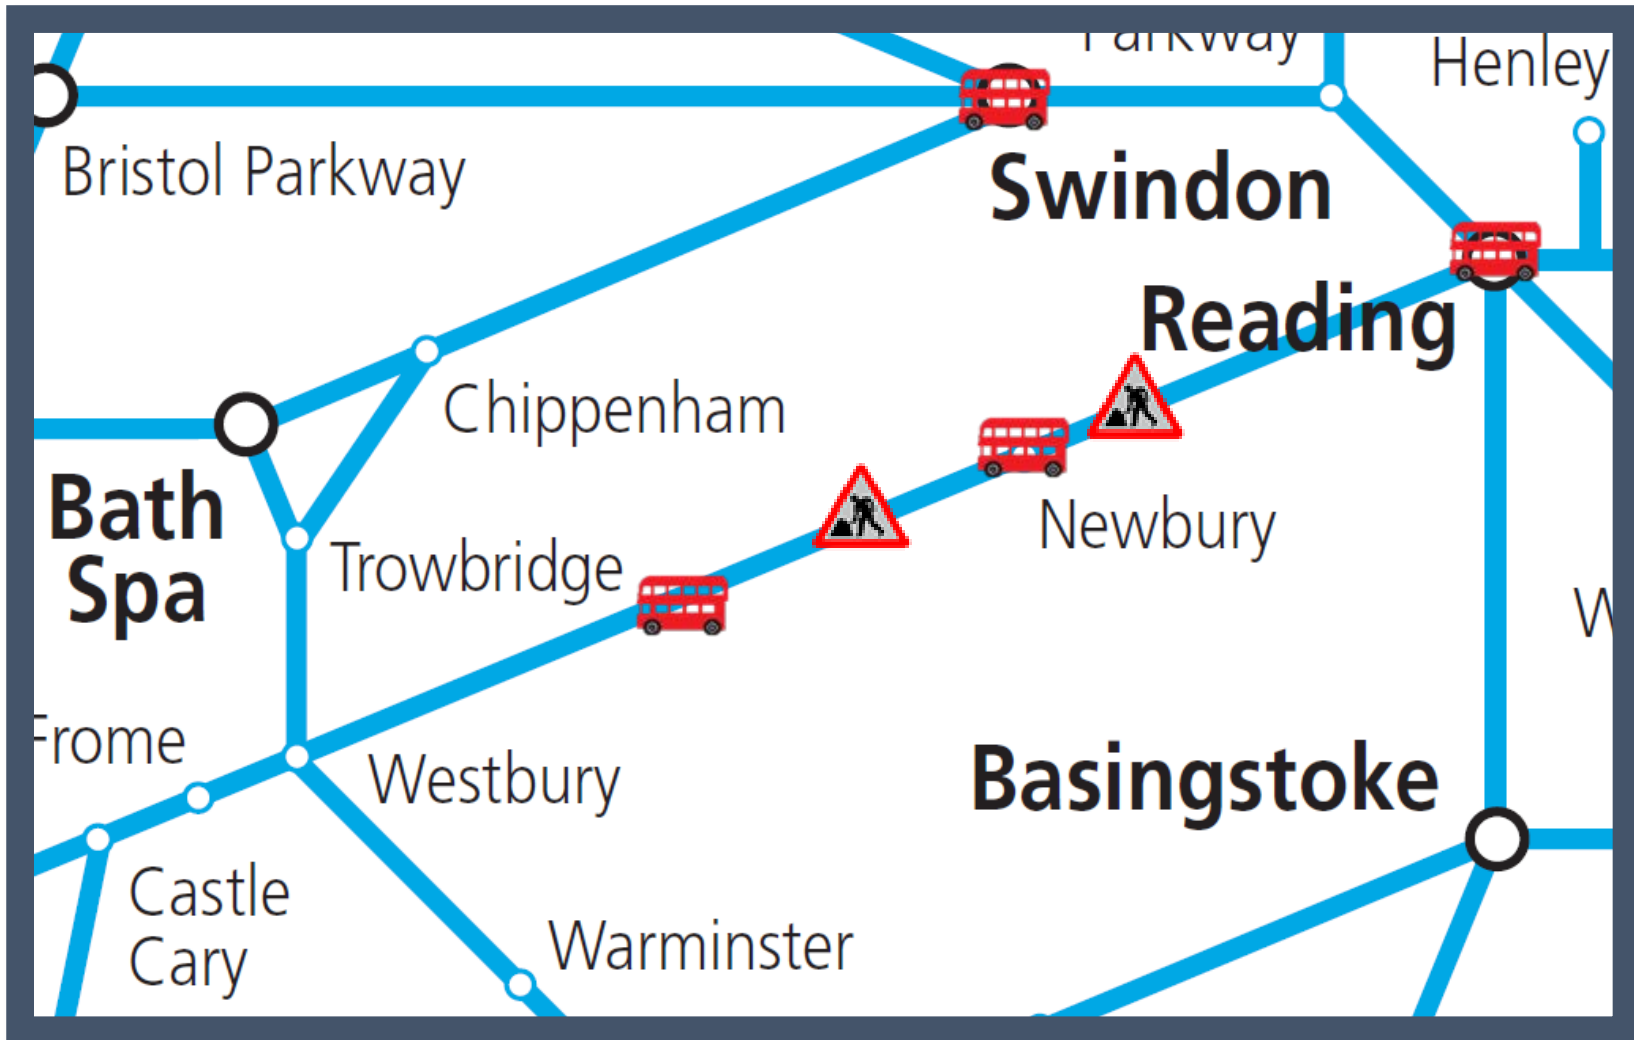

Buses replace trains between Reading and Newbury / Bedwyn
 TOC affected: Great Western Railway

Key:

	Engineering Works
	Bus Replacement Services