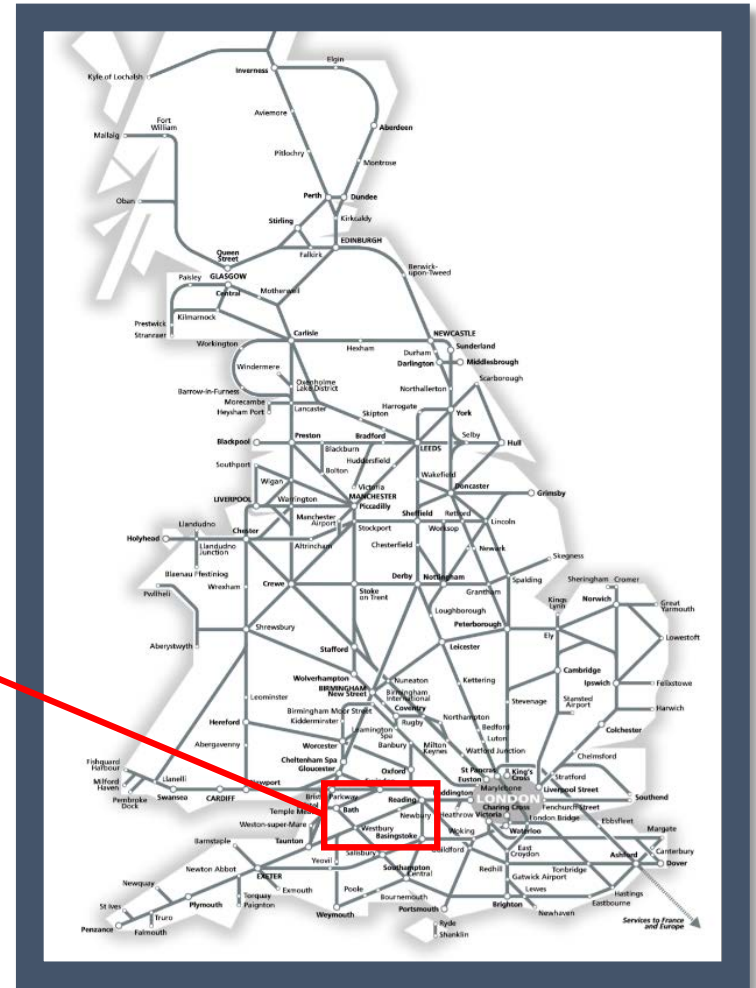

Buses replace trains between Reading and Newbury / Bedwyn
 TOC affected: Great Western Railway

Key:

	Engineering Works
	Bus Replacement Services