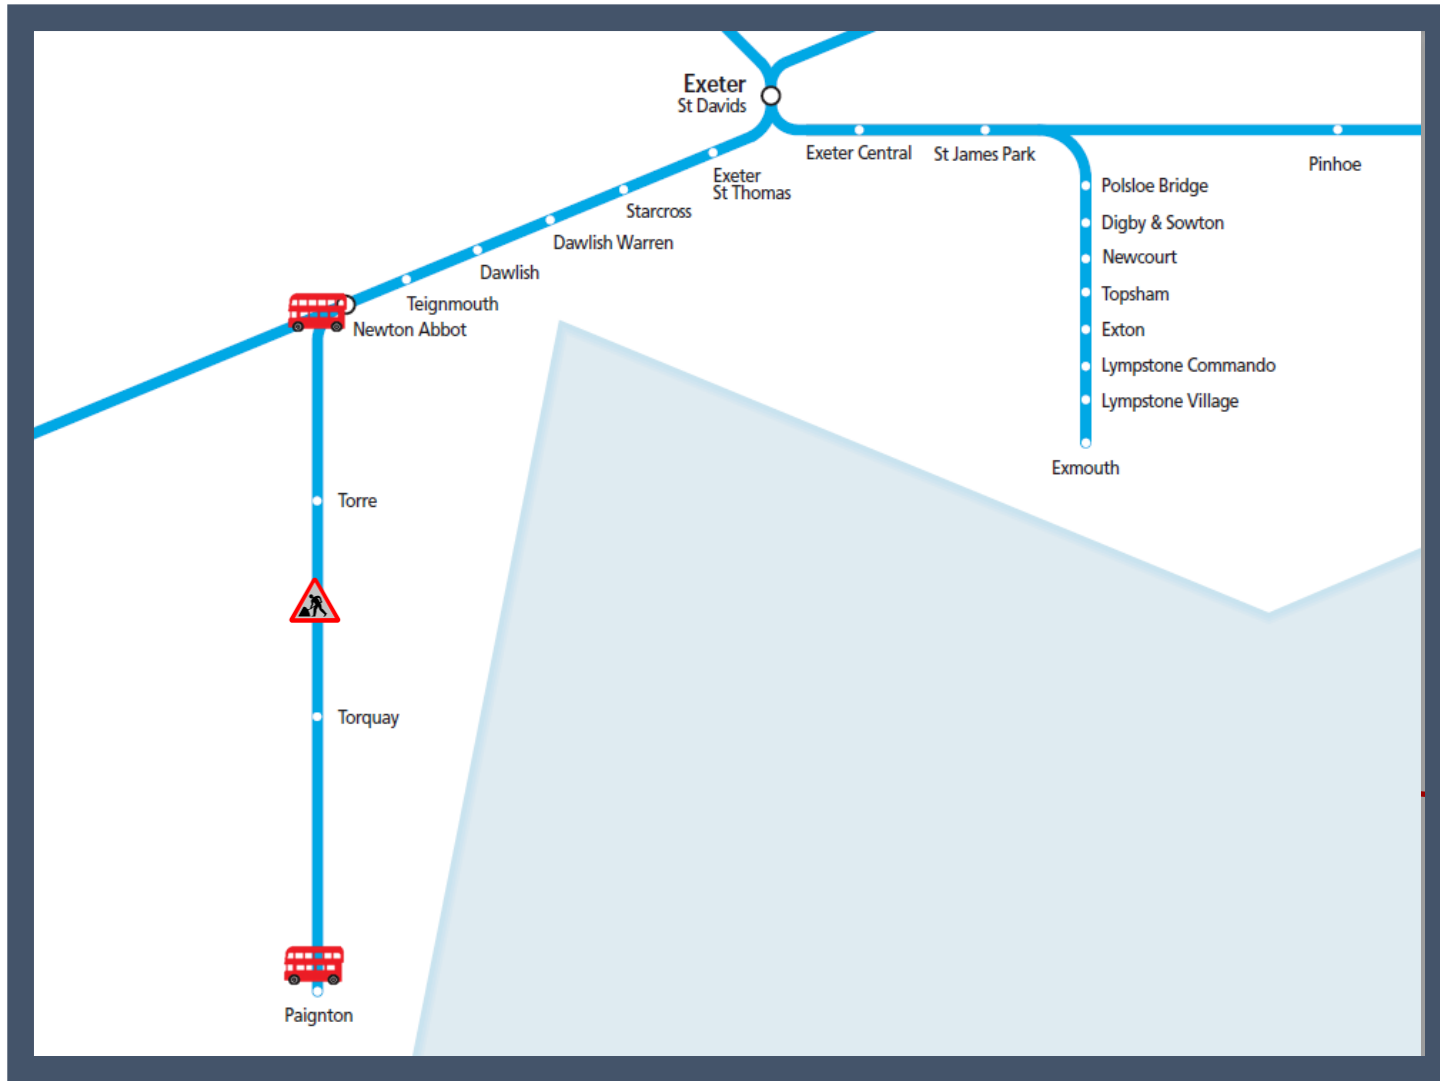

Buses replace trains between Newton Abbot and Paignton

TOCs affected: CrossCountry, Great Western Railway

Key:

	Engineering Works
	Bus Replacement Services