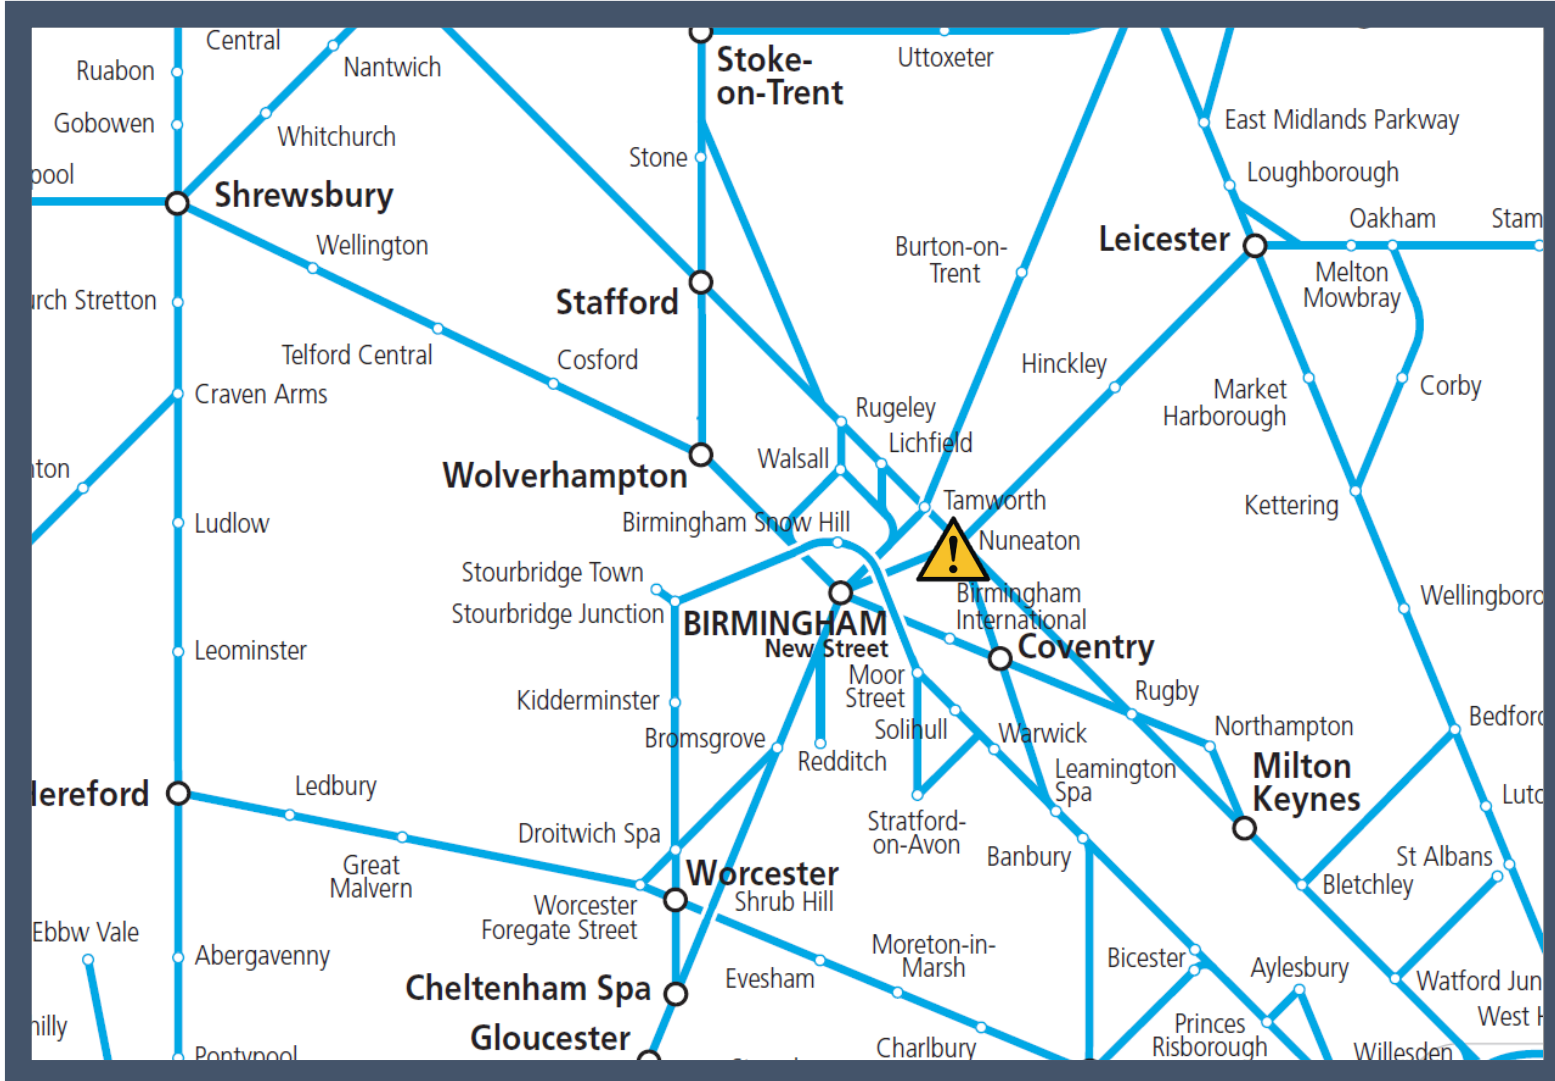

A broken down train at Nuneaton

TOCs affected: Avanti West Coast, London Northwestern Railway

Key:

Disruption