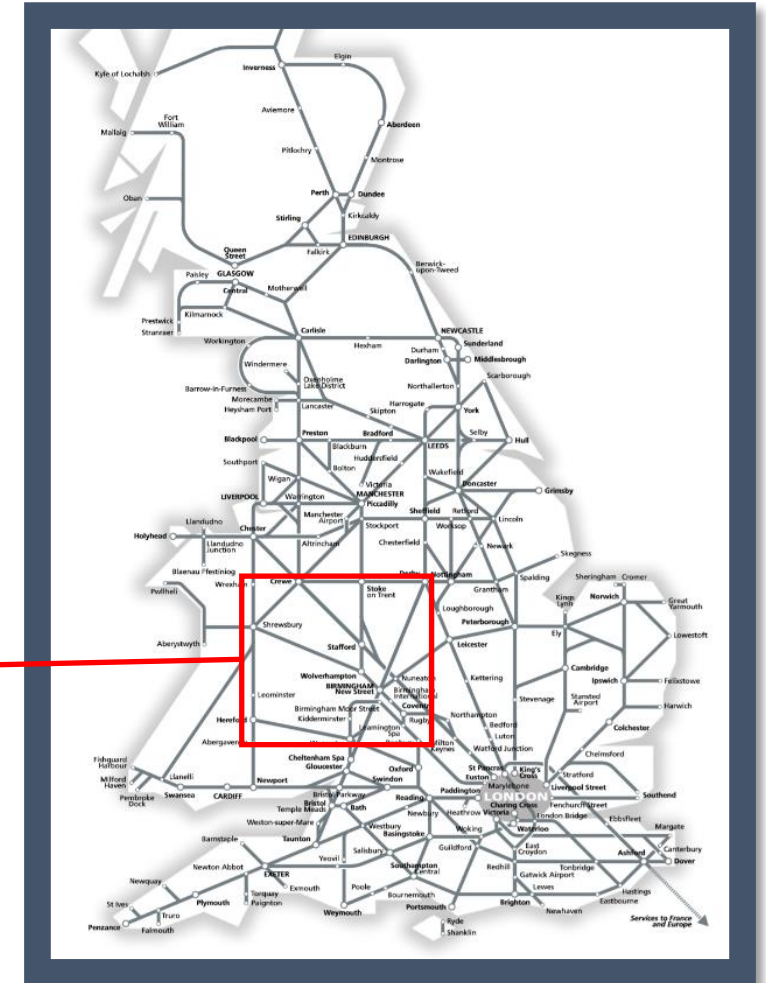

A broken down train at Nuneaton

TOCs affected: Avanti West Coast, London Northwestern Railway

Key:

Disruption