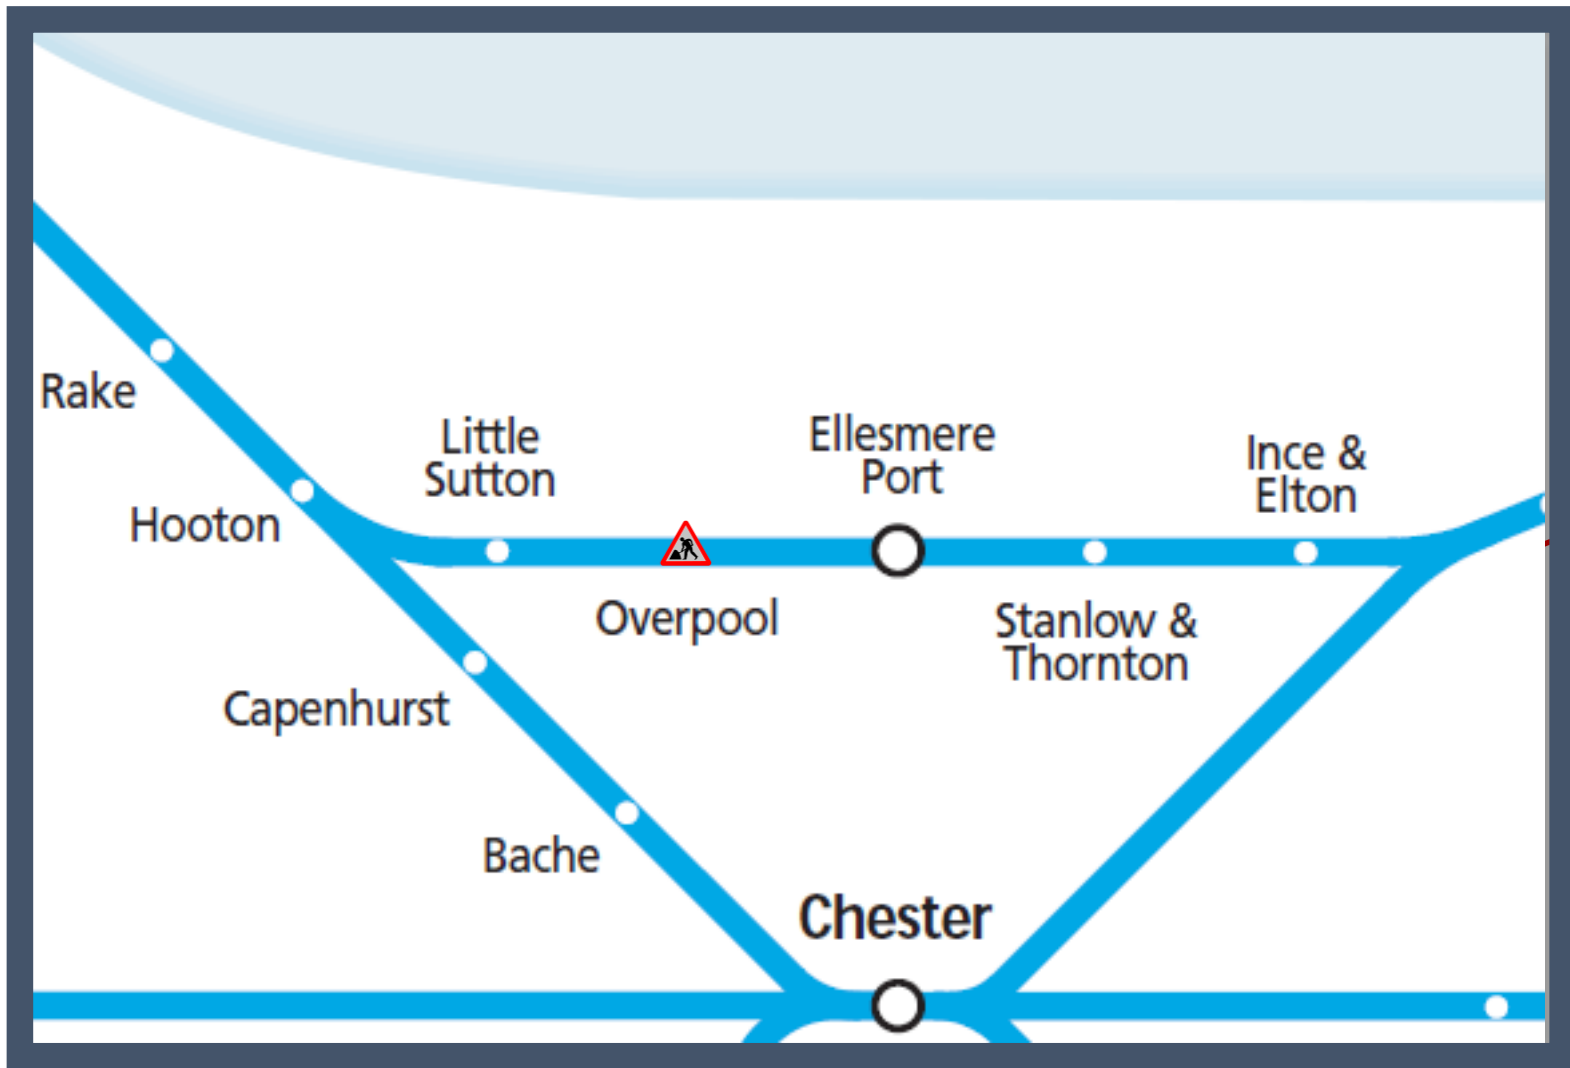

On going improvement work at Overpool
TOC affected: Merseyrail

Key:

Engineering Works