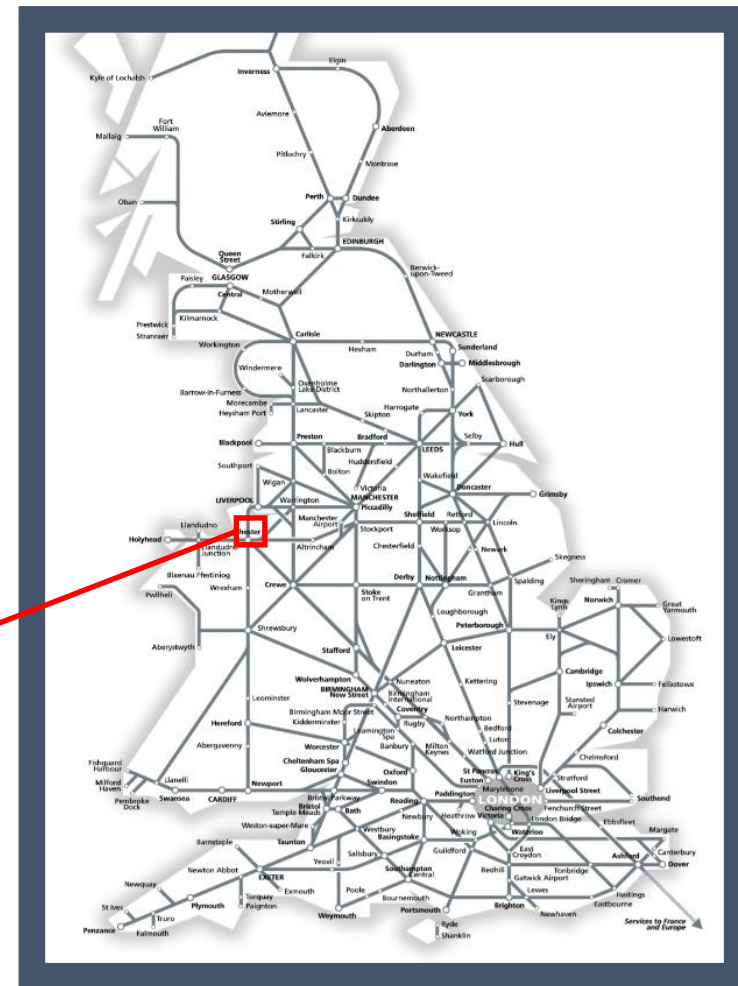

On going improvement work at Overpool
TOC affected: Merseyrail

Key:

Engineering Works