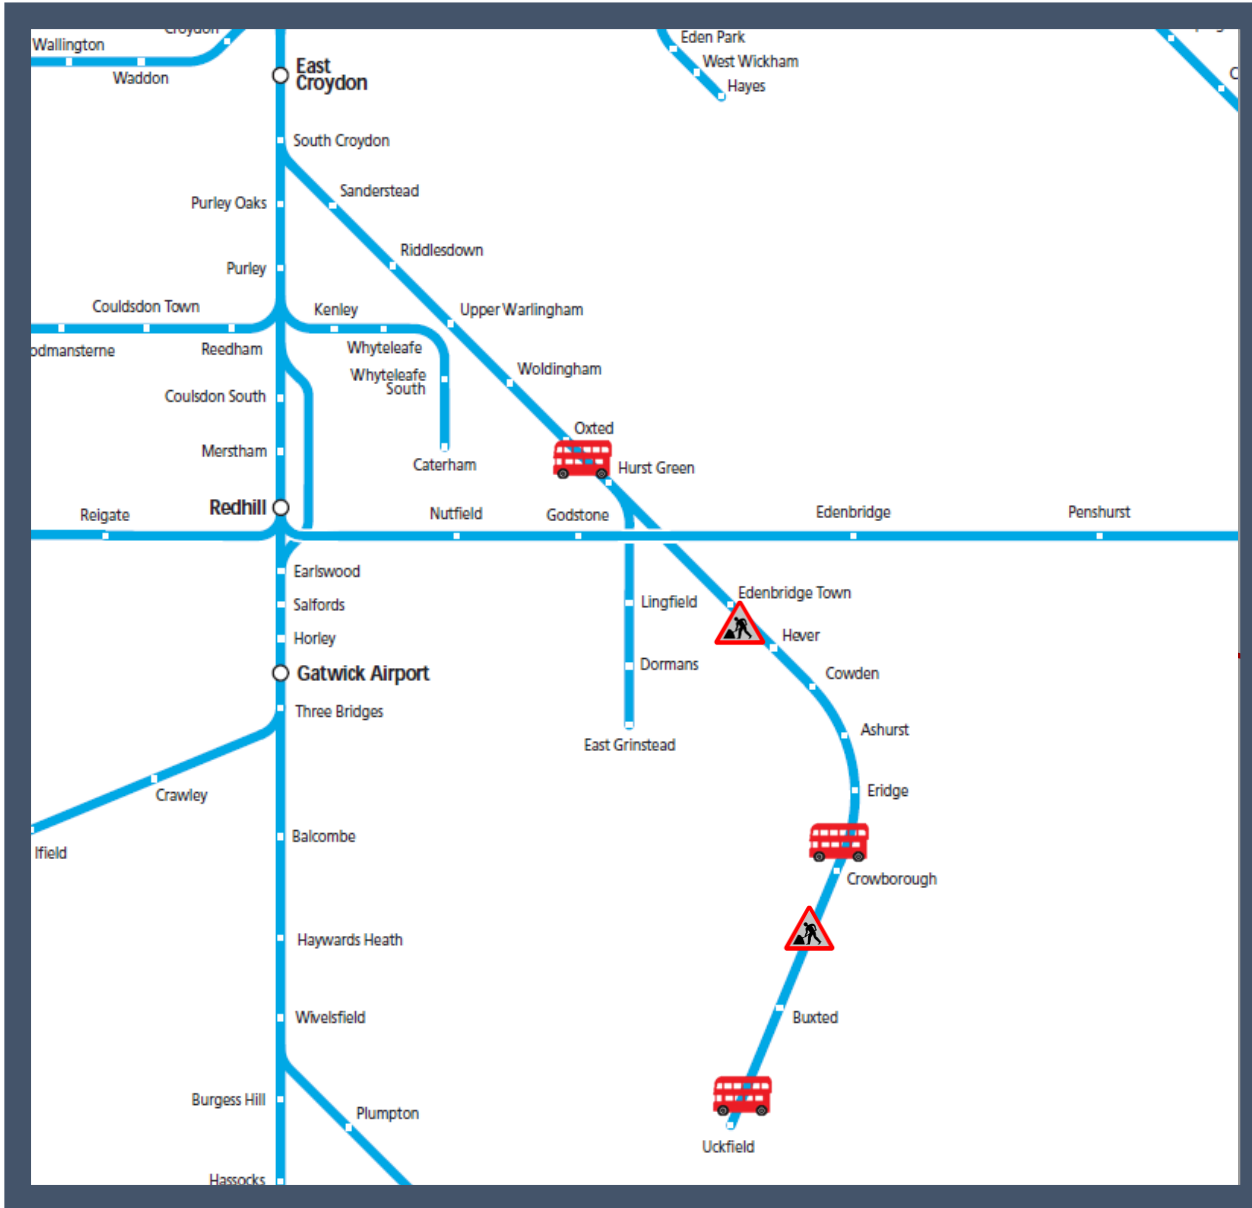

Buses replace trains between Oxted and Uckfield

TOC affected: Southern

Key:

Engineering Works

Bus Replacement Services