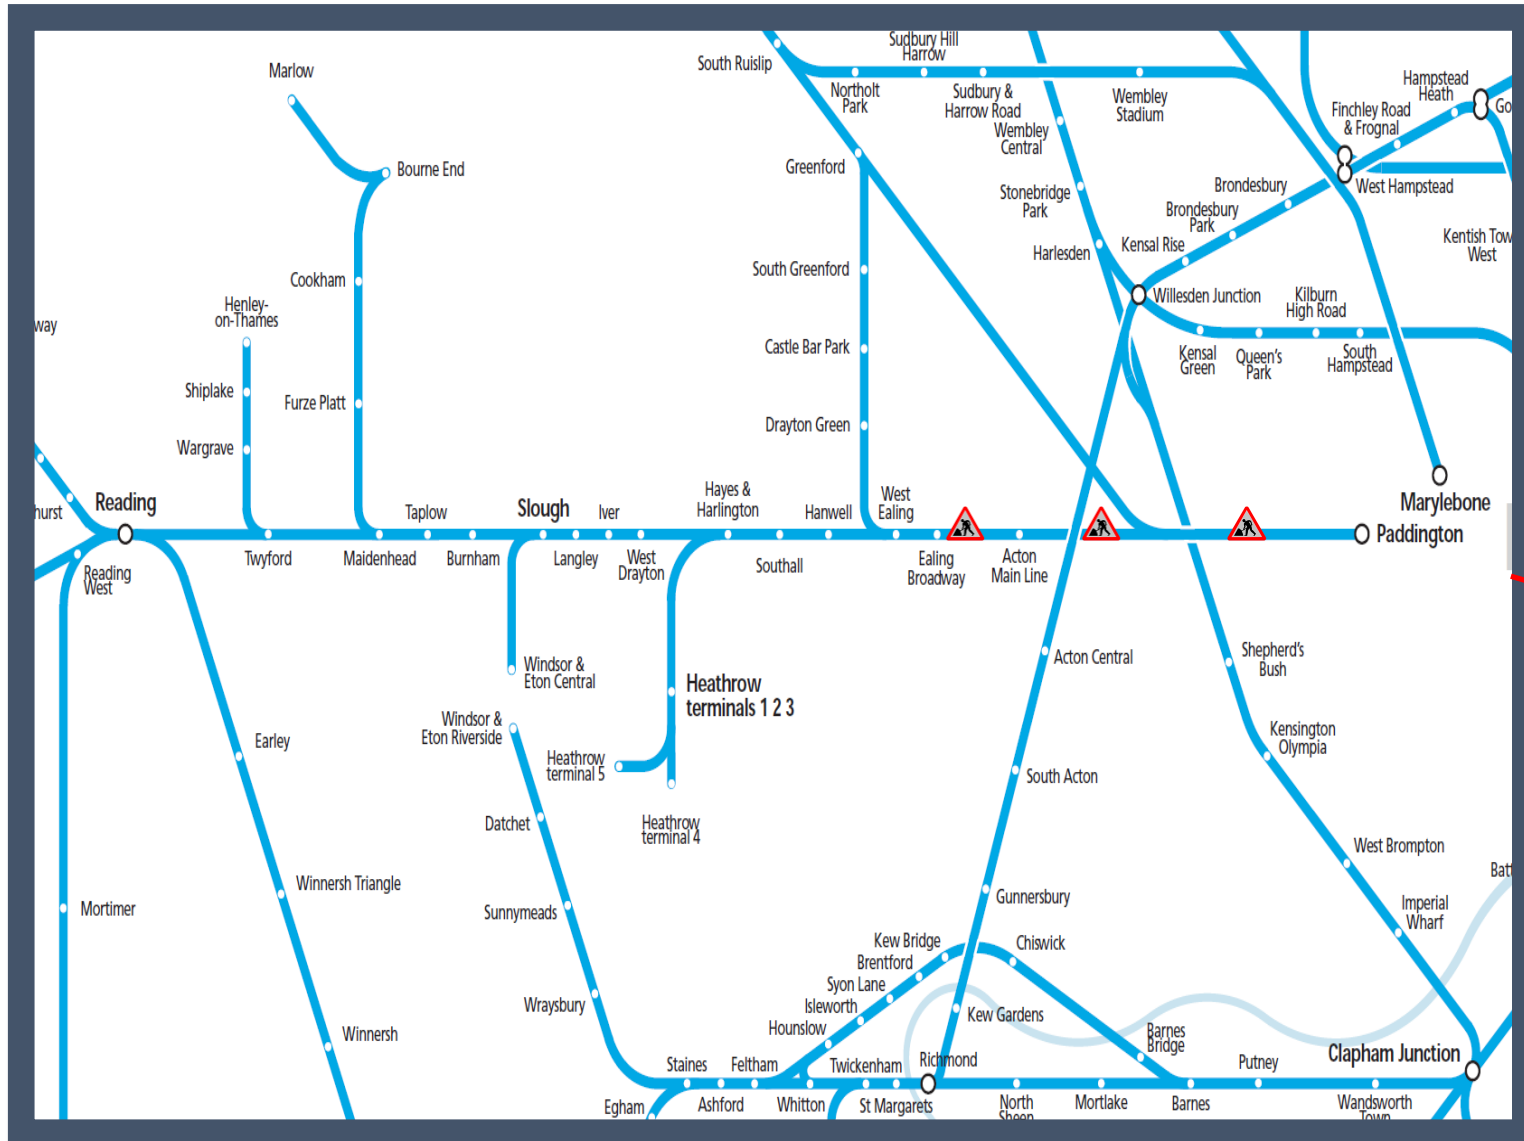

No trains to / from London Paddington

TOC affected: Great Western Railway

Key:

Engineering Works

Bus Replacement Services