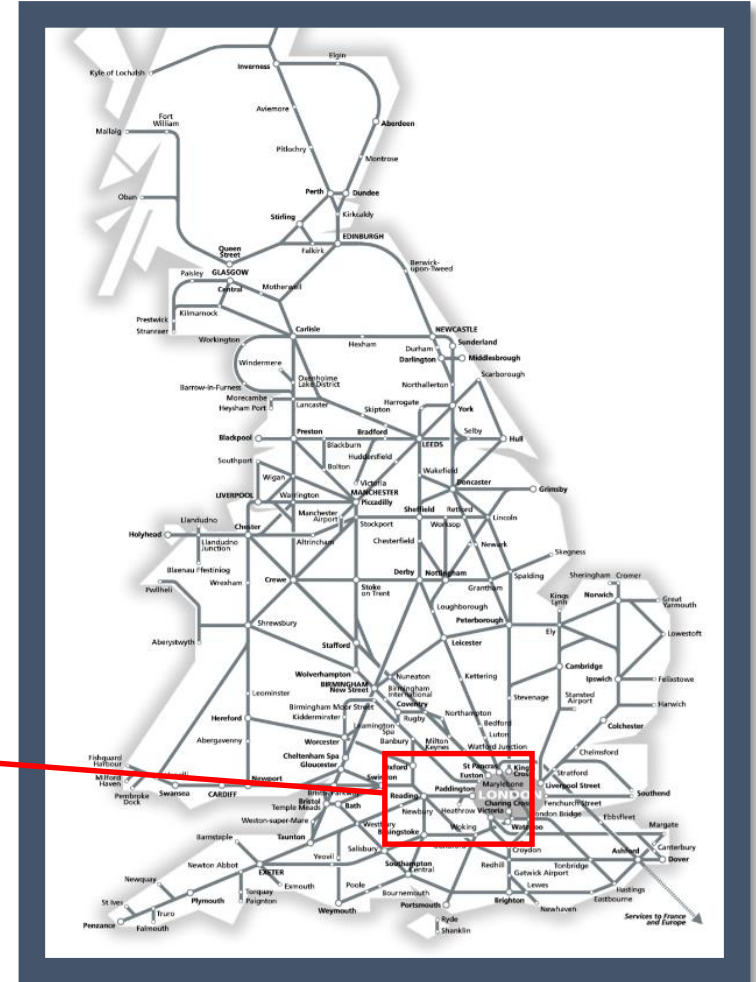

mended late night Great Western Railway service from London Paddington
TOC affected: Great Western Railway

Key:

Engineering Works