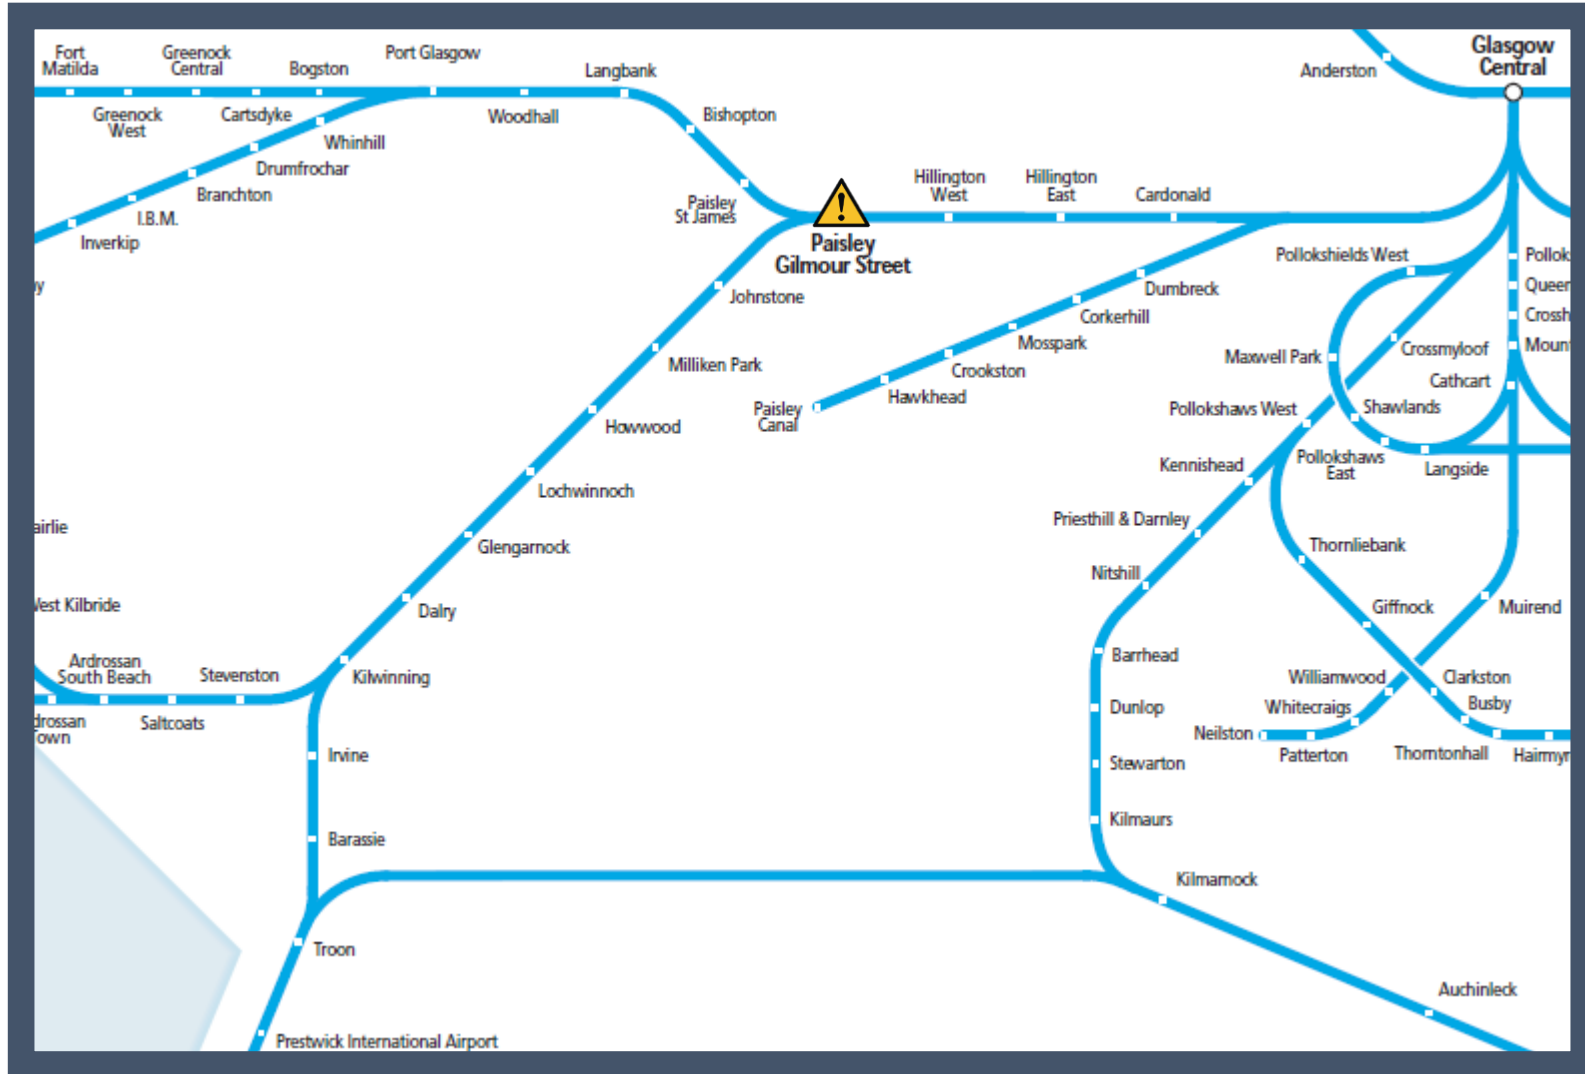

A passenger has been taken ill on a train at Paisley Gilmour Street TOC affected: ScotRail

Key:

	Disruption
--	------------