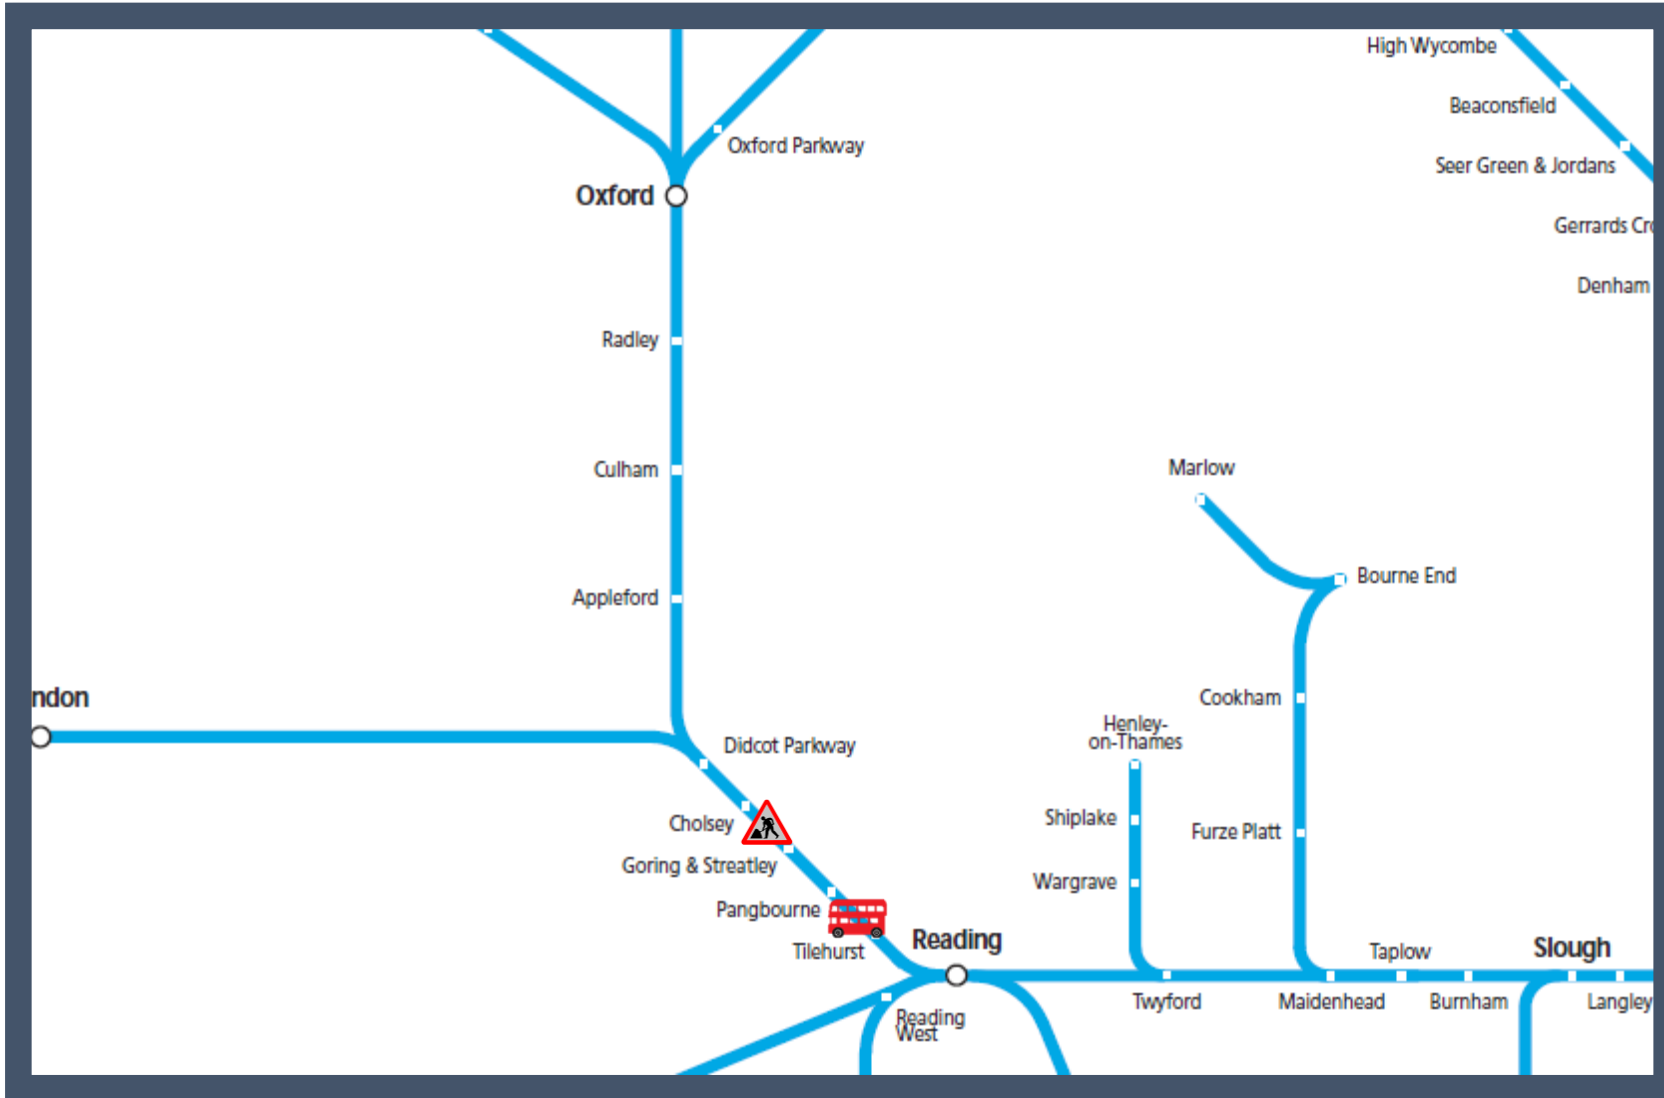

Buses replace trains to / from Pangbourne

TOC affected: Great Western Railway

Key:	
	Engineering Works
	Bus Replacement Services