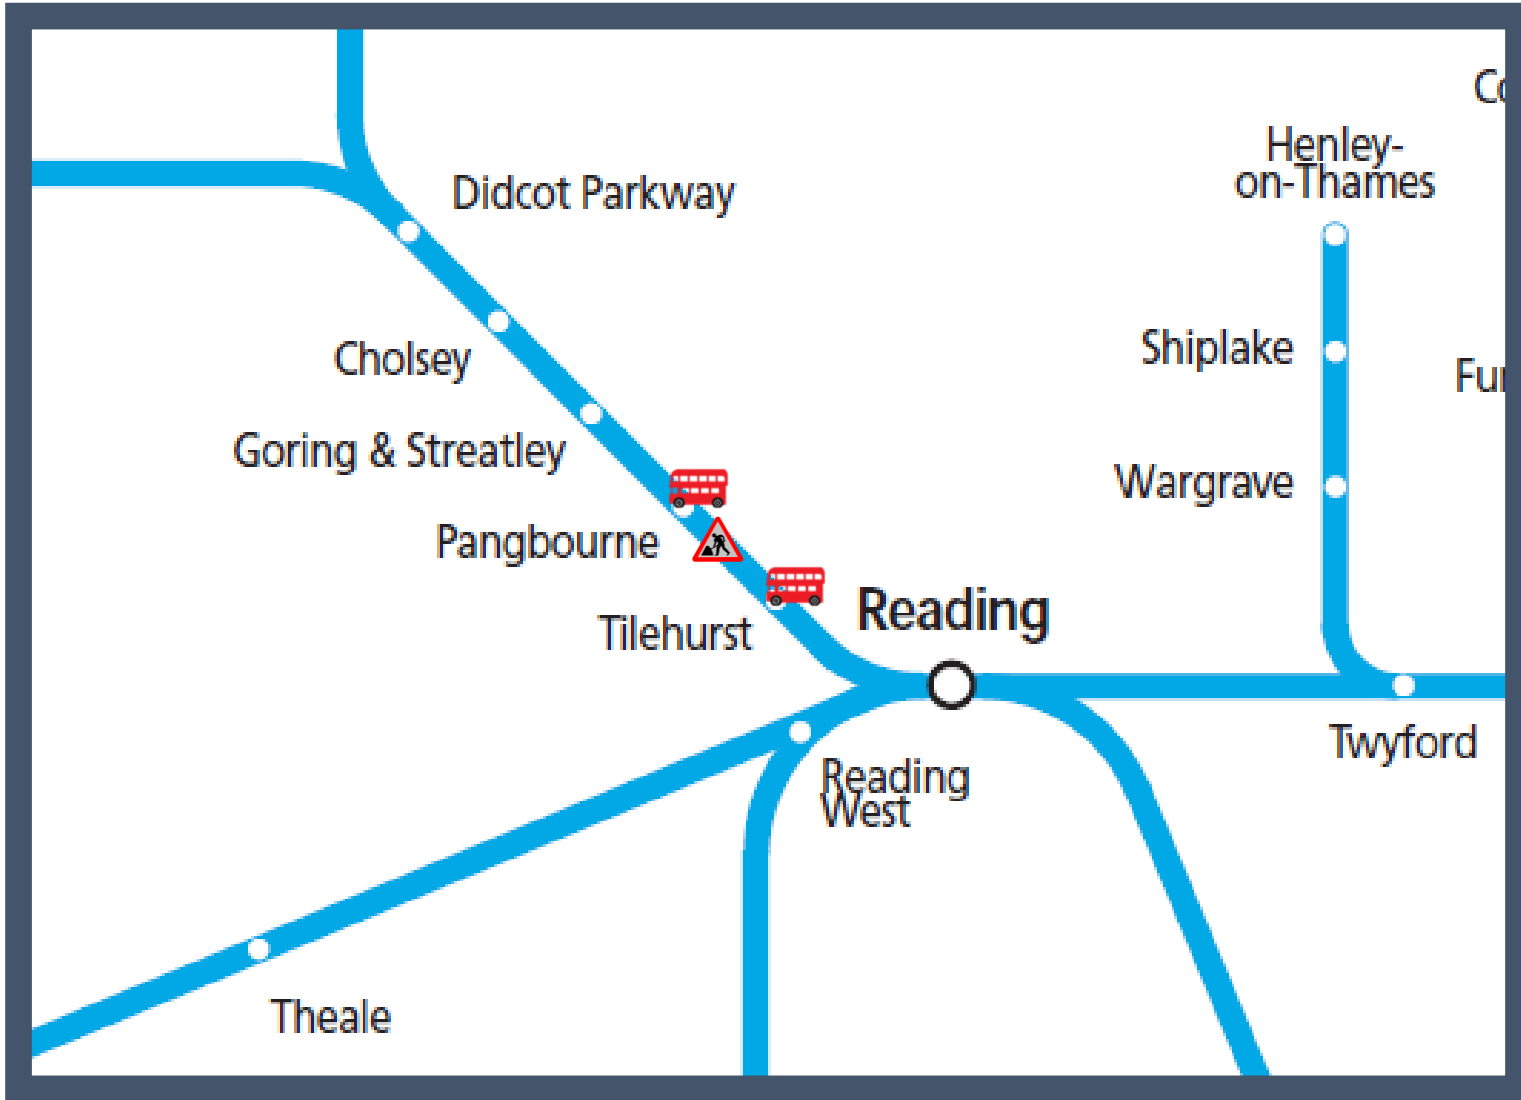

Buses replace evening / morning trains to / from Pangbourne

TOC affected: Great Western Railway

Key:

Engineering Works

Bus Replacement Services