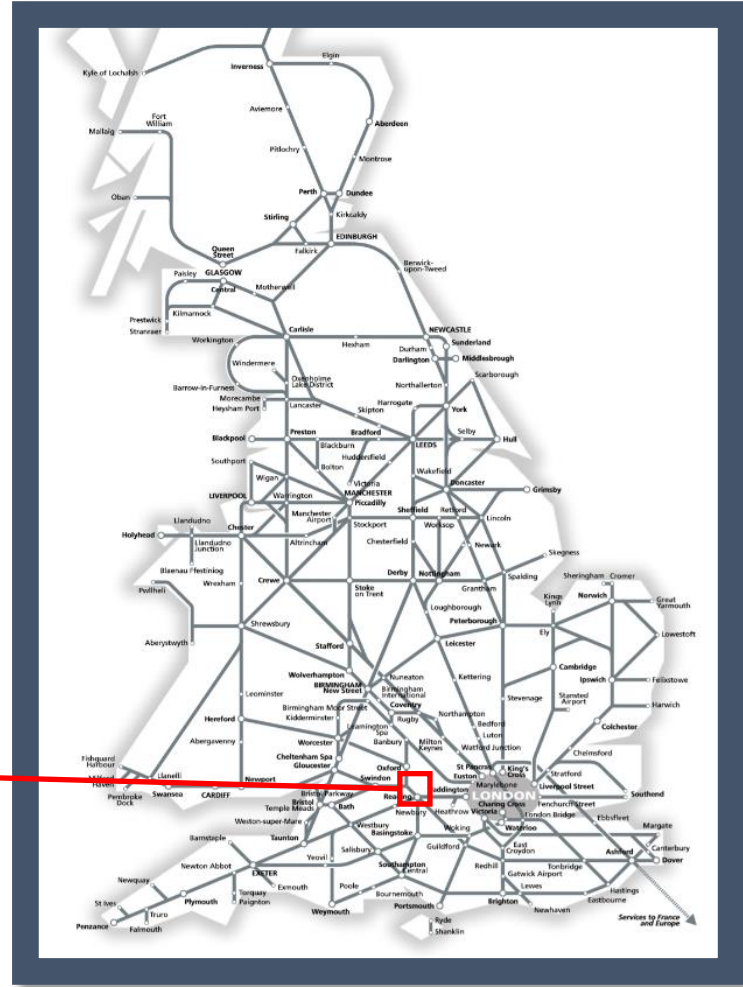

Buses replace evening / morning trains to / from Pangbourne

TOC affected: Great Western Railway

Key:

Engineering Works

Bus Replacement Services