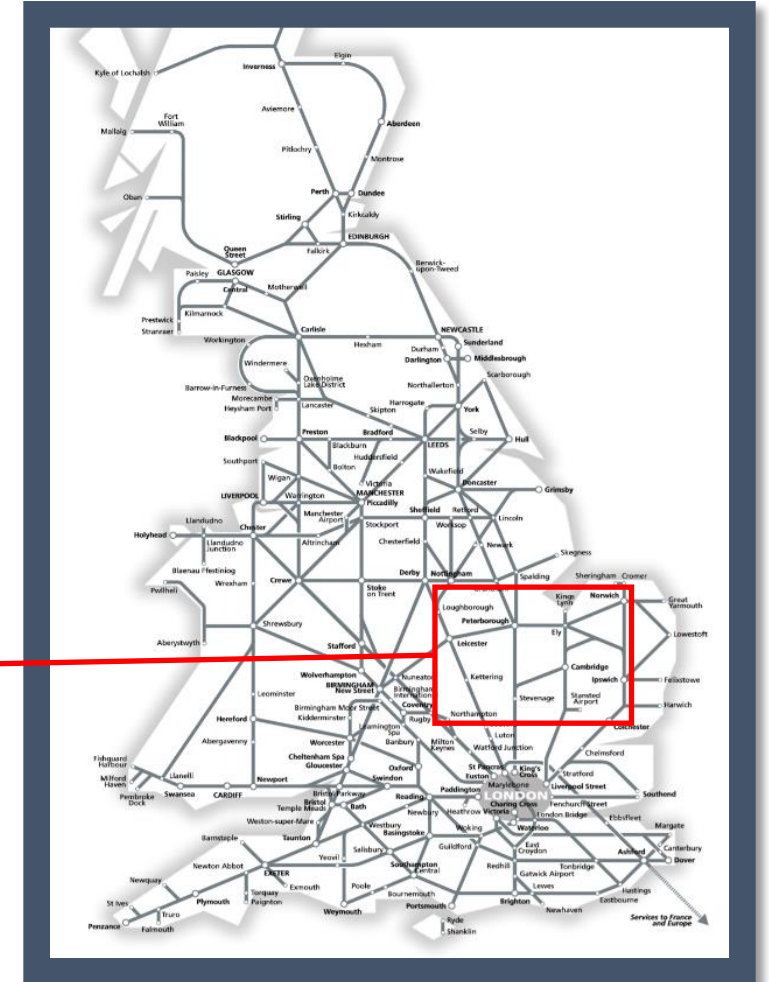

Engineering work is taking place between Peterborough and Ely

TOC affected: CrossCountry, East Midlands Trains and Greater Anglia

Key:

Engineering Works