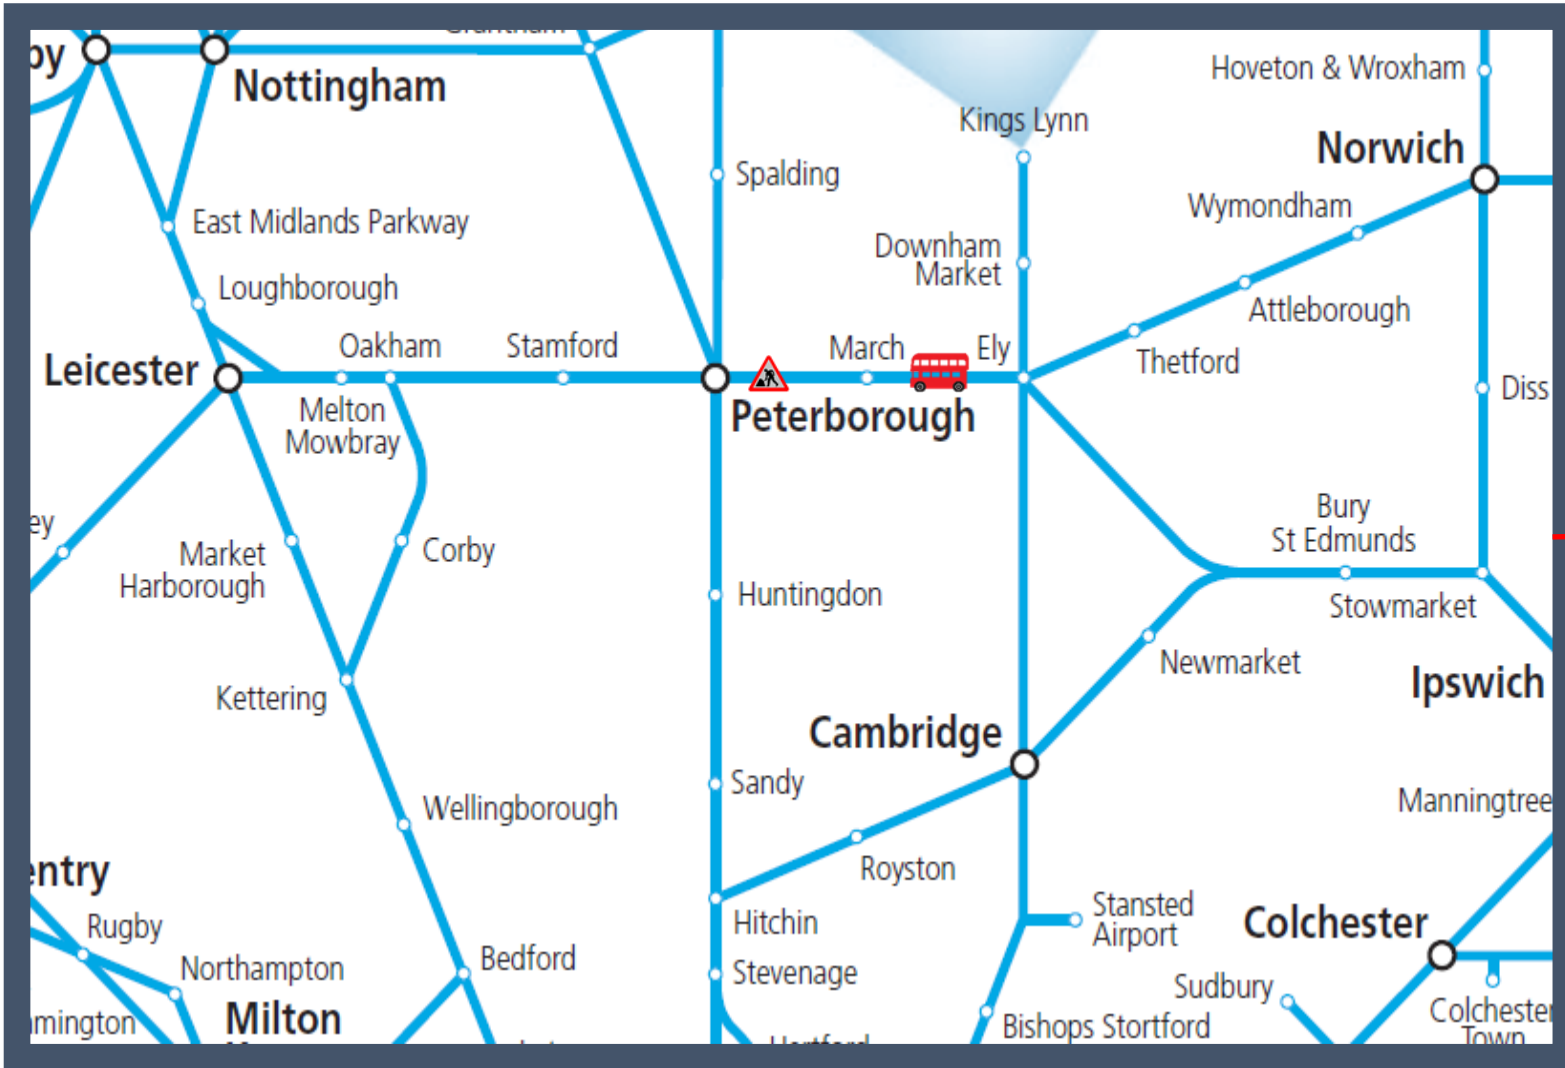

Engineering work is taking place between Peterborough and Ely

TOC affected: CrossCountry, East Midlands Trains and Greater Anglia

Key:

Engineering Works