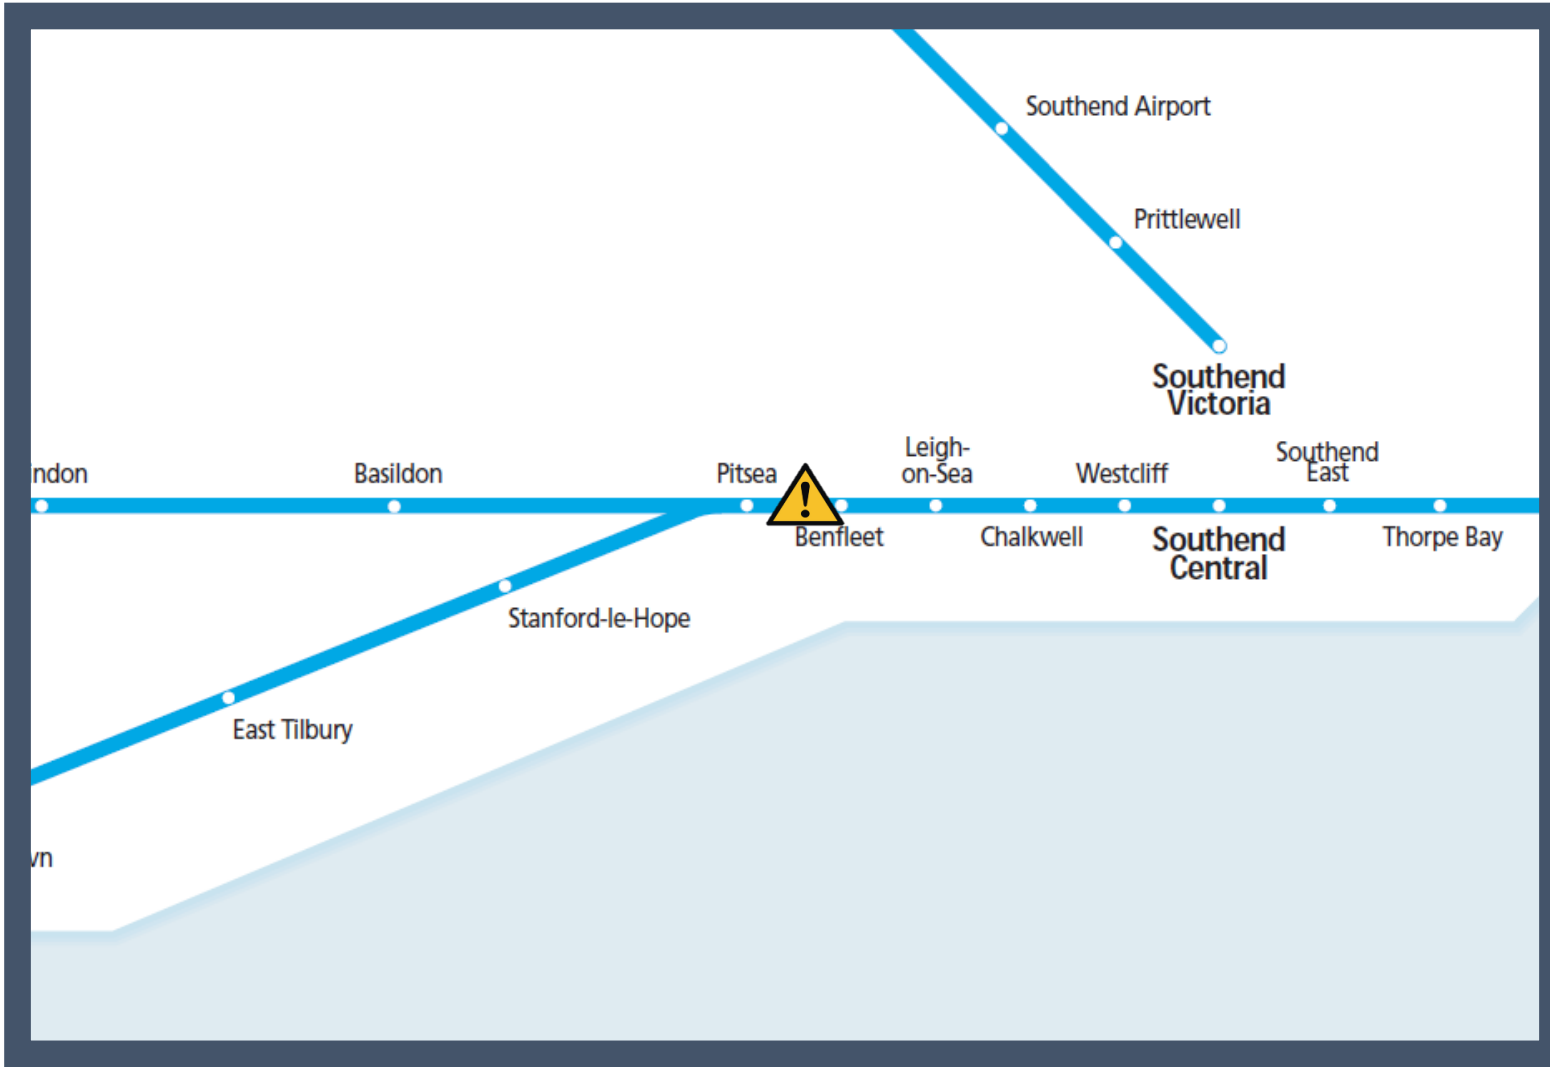

Trespassers on the railway between Pitsea and Benfleet

TOC affected: c2c

Key:

Disruption