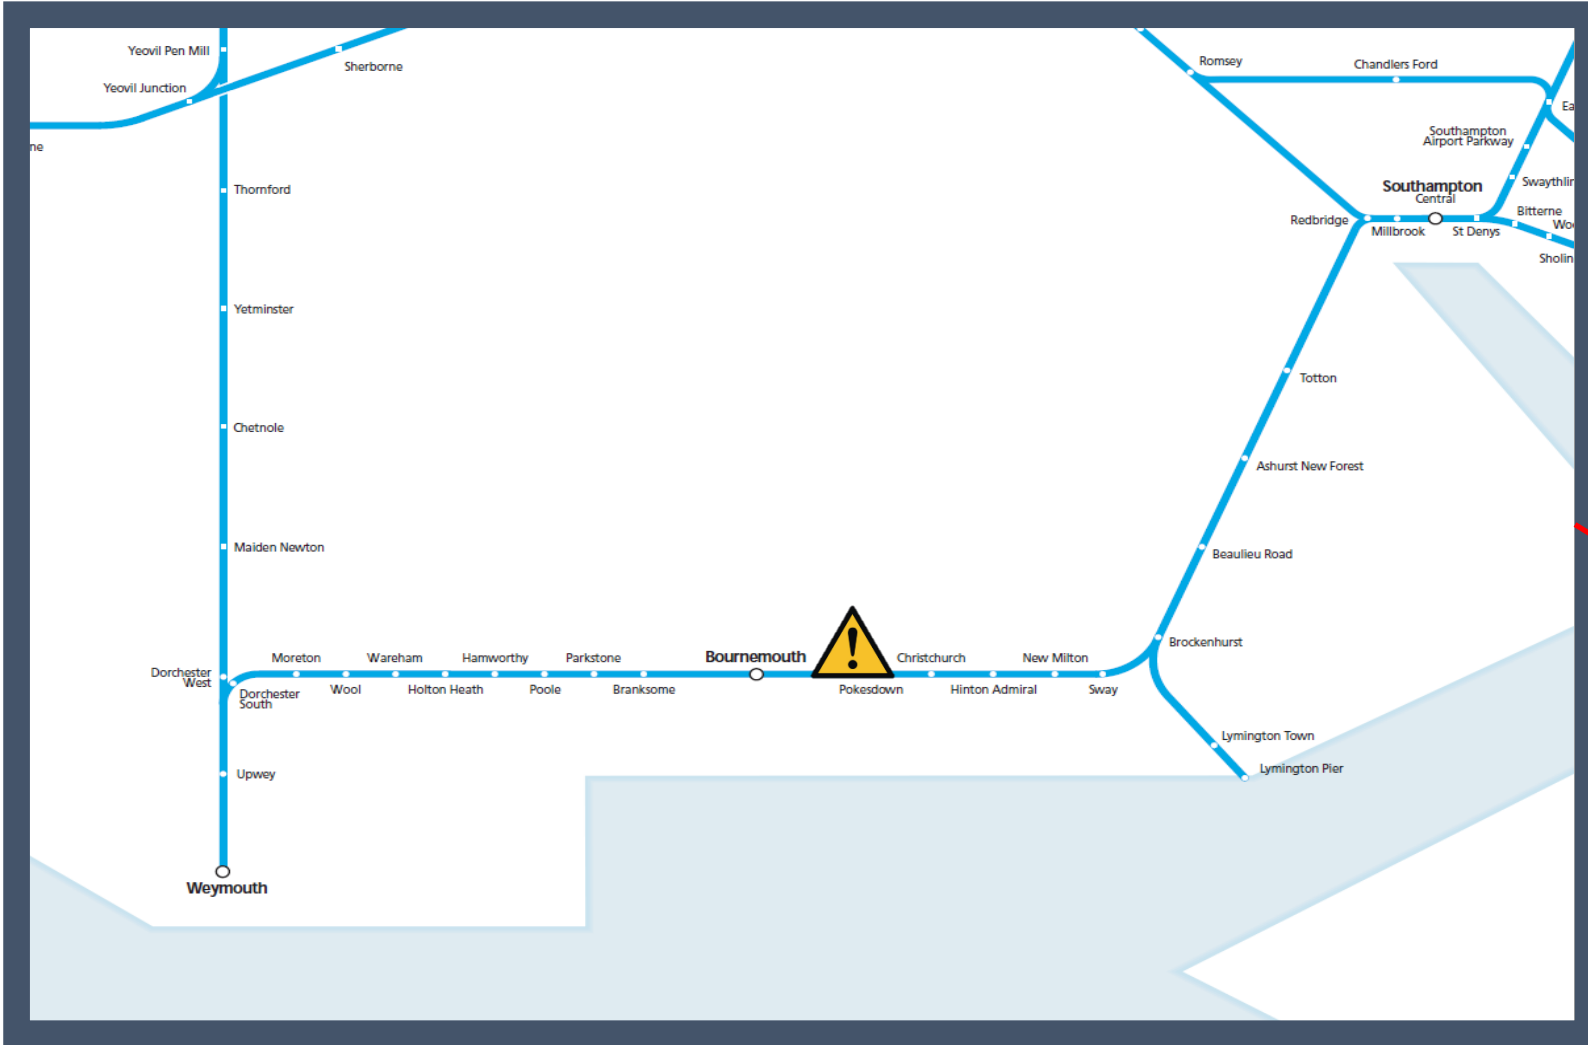

Electricity supply problems between Bournemouth and Pokesdown

TOCs affected: CrossCountry, South Western Railway

Key:

Disruption