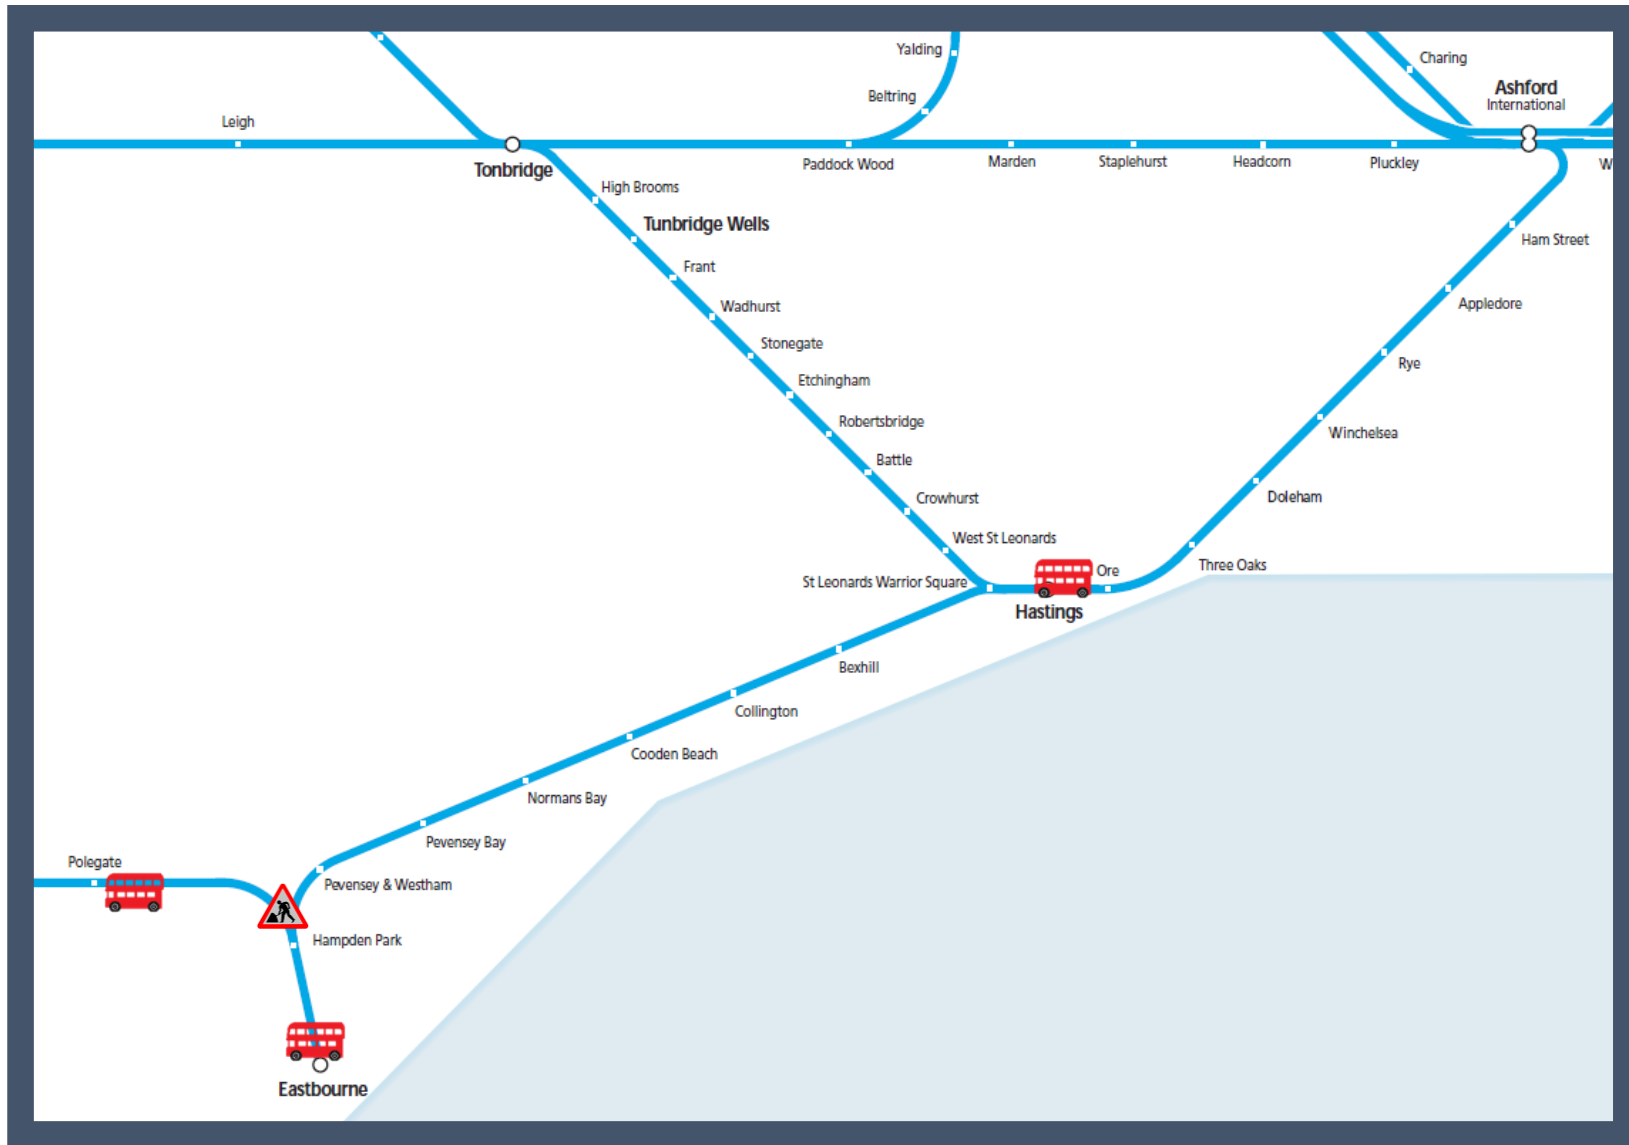

# Buses replace trains between Polegate and Hastings / Ore

TOC affected: Southern

Key:

Engineering Works

Bus Replacement Services