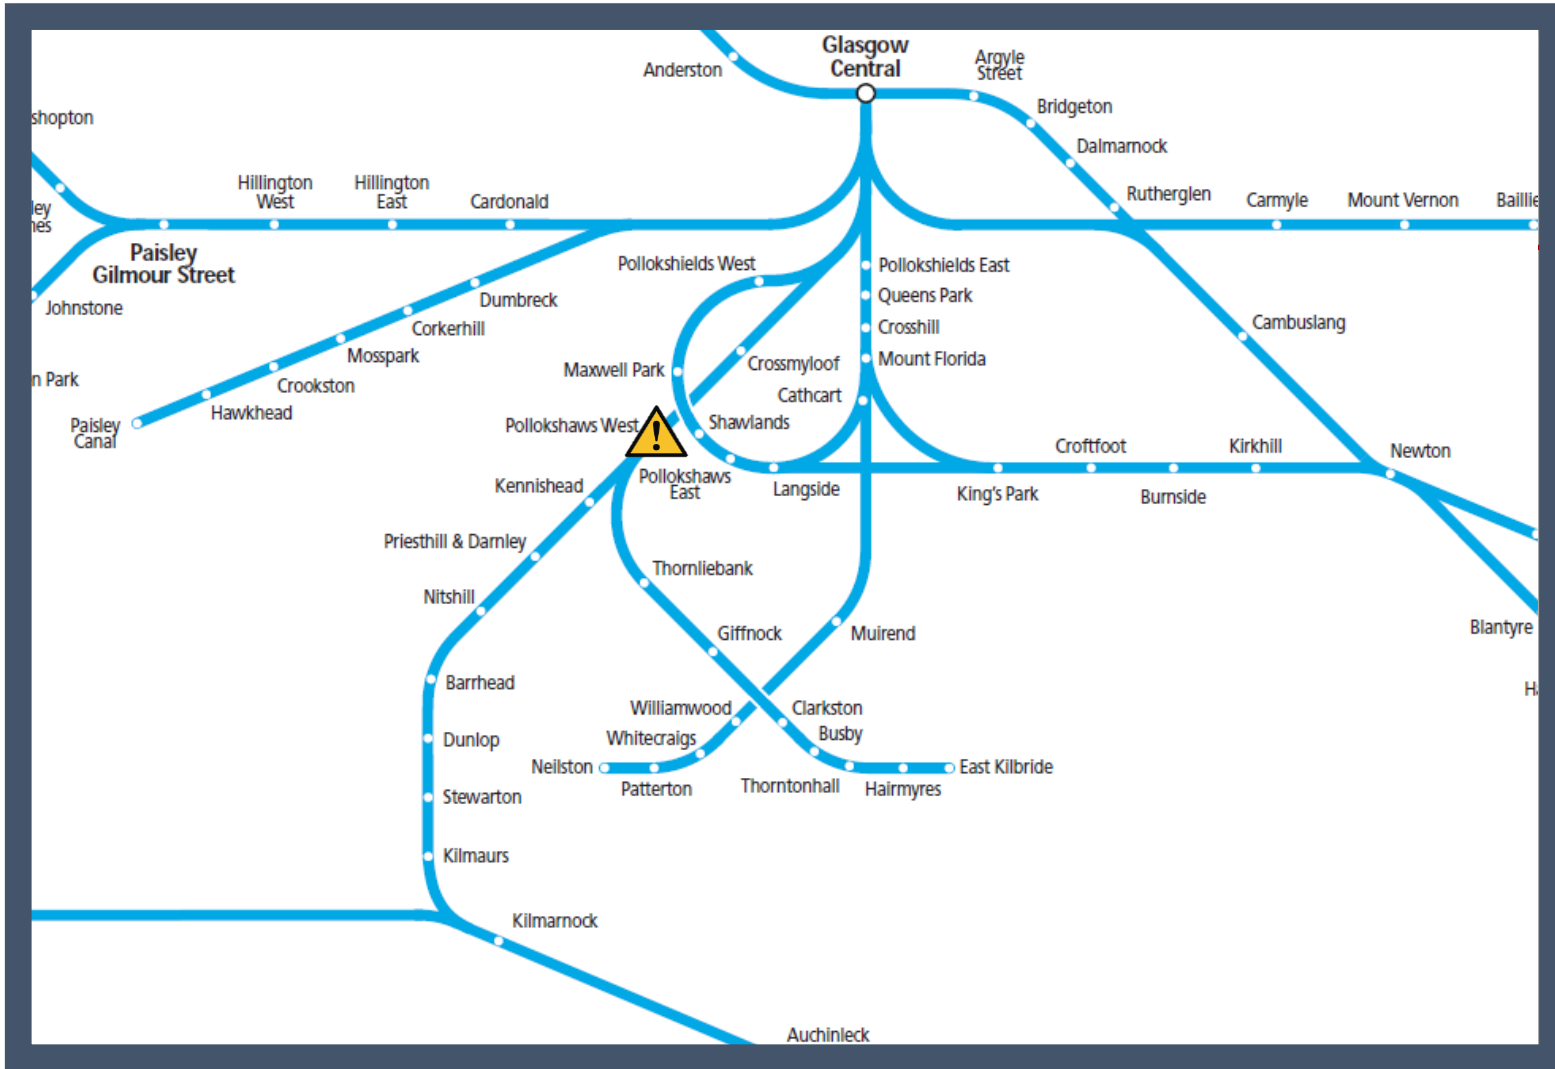

# A fault with the signalling system at Pollokshaws West

TOC affected: ScotRail

Key:

Disruption