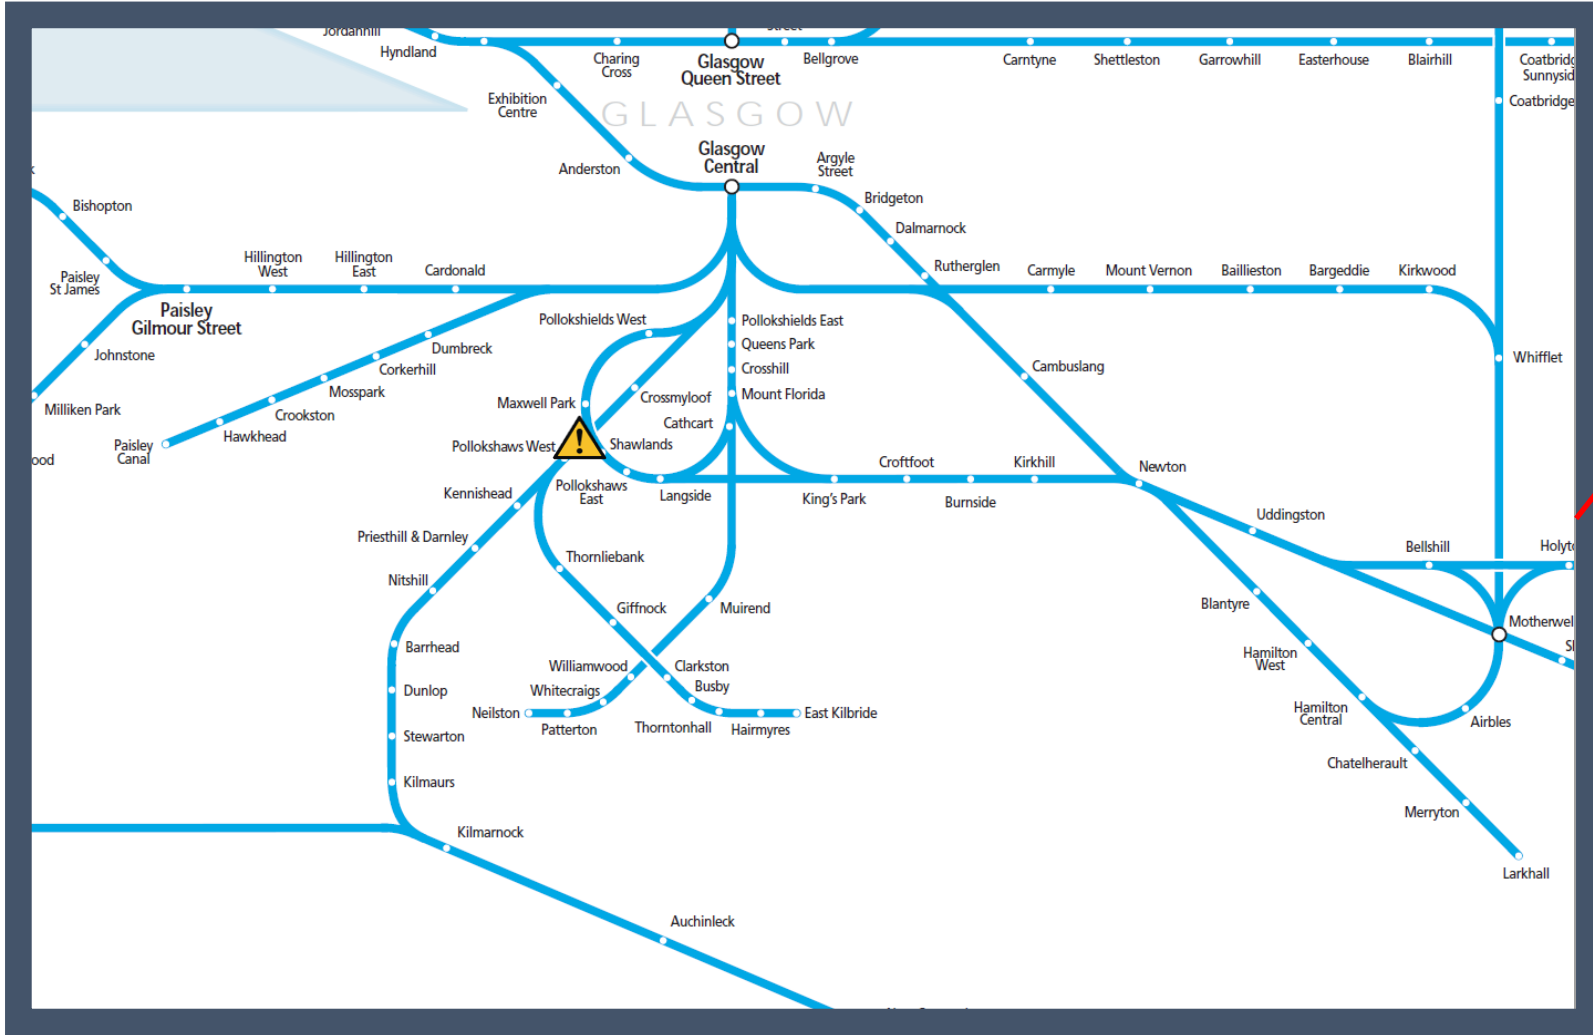

A fault with the signalling system at Pollokshields East

TOC affected: ScotRail

Key:

Disruption